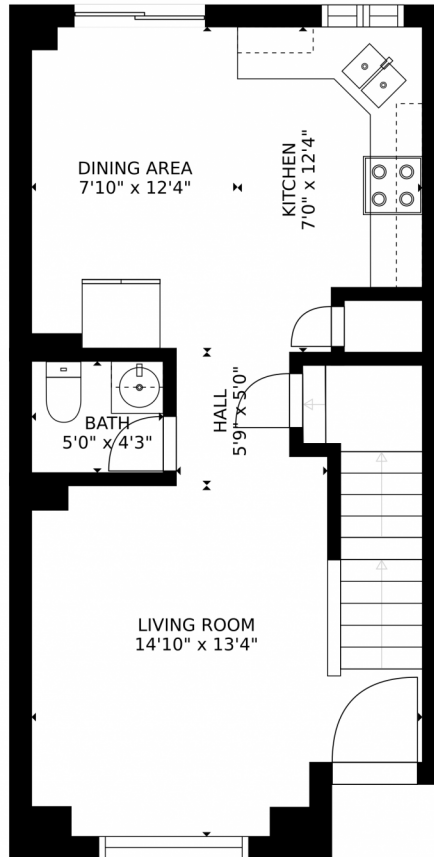

FLOOR 1

FLOOR 2

FLOOR 3

GROSS INTERNAL AREA
FLOOR 1: 442 sq. ft. FLOOR 2: 443 sq. ft.
FLOOR 3: 455 sq. ft.
TOTAL: 1340 sq. ft.
SIZES AND DIMENSIONS ARE APPROXIMATE, ACTUAL MAY VARY.

Disclaimer: Sizes and Dimensions are Approximate, Actual May Vary.

Taylor Haas
303-665-7368
taylorh@coloradorpm.com
<https://www.coloradorpm.com/available-rental-properties-denver>

4504 South Cimarron Circle, Aurora, CO 80015 – Basement

GROSS INTERNAL AREA
FLOOR 1: 442 sq. ft, FLOOR 2: 443 sq. ft
FLOOR 3: 455 sq. ft
TOTAL: 1340 sq. ft
SIZES AND DIMENSIONS ARE APPROXIMATE, ACTUAL MAY VARY.

Disclaimer: Sizes and Dimensions are Approximate, Actual May Vary.

Taylor Haas
303-665-7368
taylorh@coloradorpm.com
<https://www.coloradorpm.com/available-rental-properties-denver>

GROSS INTERNAL AREA
FLOOR 1: 442 sq. ft. FLOOR 2: 443 sq. ft.
FLOOR 3: 455 sq. ft.
TOTAL: 1340 sq. ft.
SIZES AND DIMENSIONS ARE APPROXIMATE, ACTUAL MAY VARY.

GROSS INTERNAL AREA
FLOOR 1: 442 sq. ft. FLOOR 2: 443 sq. ft.
FLOOR 3: 455 sq. ft.
TOTAL: 1340 sq. ft.
SIZES AND DIMENSIONS ARE APPROXIMATE, ACTUAL MAY VARY.

Disclaimer: Sizes and Dimensions are Approximate, Actual May Vary.