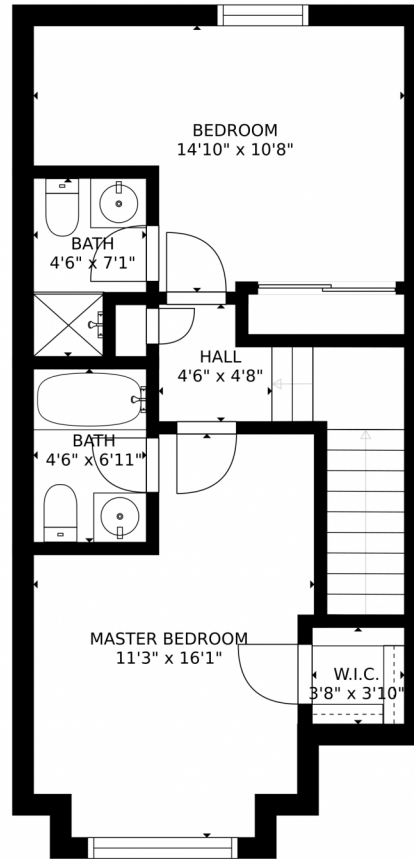

FLOOR 1

FLOOR 2

FLOOR 3

GROSS INTERNAL AREA
FLOOR 1: 442 sq. ft. FLOOR 2: 443 sq. ft.
FLOOR 3: 455 sq. ft.
TOTAL: 1340 sq. ft.
SIZES AND DIMENSIONS ARE APPROXIMATE, ACTUAL MAY VARY.

Disclaimer: Sizes and Dimensions are Approximate, Actual May Vary.

Taylor Haas
303-665-7368
taylorh@coloradorpm.com
<https://www.coloradorpm.com/available-rental-properties-denver>

4504 South Cimarron Circle, Aurora, CO 80015 – Basement

GROSS INTERNAL AREA
FLOOR 1: 442 sq. ft, FLOOR 2: 443 sq. ft
FLOOR 3: 455 sq. ft
TOTAL: 1340 sq. ft
SIZES AND DIMENSIONS ARE APPROXIMATE, ACTUAL MAY VARY.

Disclaimer: Sizes and Dimensions are Approximate, Actual May Vary.

Taylor Haas
303-665-7368
taylorh@coloradorpm.com
<https://www.coloradorpm.com/available-rental-properties-denver>

GROSS INTERNAL AREA
FLOOR 1: 442 sq. ft. FLOOR 2: 443 sq. ft.
FLOOR 3: 455 sq. ft.
TOTAL: 1340 sq. ft.
SIZES AND DIMENSIONS ARE APPROXIMATE, ACTUAL MAY VARY.

GROSS INTERNAL AREA
FLOOR 1: 442 sq. ft. FLOOR 2: 443 sq. ft.
FLOOR 3: 455 sq. ft.
TOTAL: 1340 sq. ft.
SIZES AND DIMENSIONS ARE APPROXIMATE, ACTUAL MAY VARY.

Disclaimer: Sizes and Dimensions are Approximate, Actual May Vary.