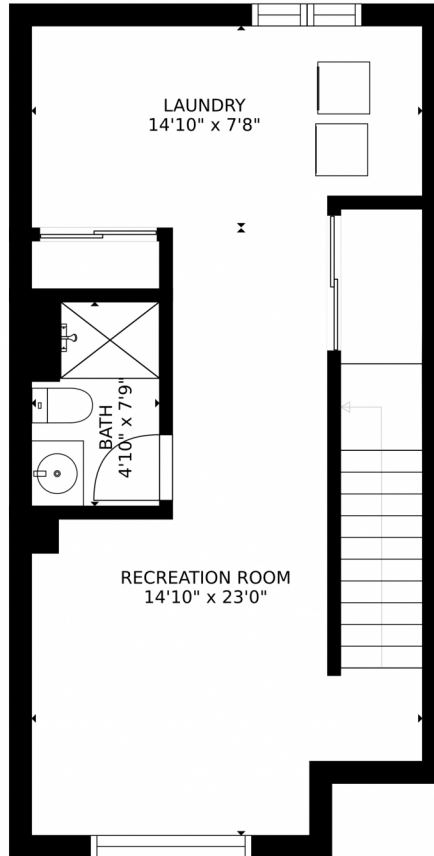

FLOOR 1

FLOOR 2

FLOOR 3

GROSS INTERNAL AREA
FLOOR 1: 442 sq. ft. FLOOR 2: 443 sq. ft.
FLOOR 3: 455 sq. ft.
TOTAL: 1340 sq. ft.
SIZES AND DIMENSIONS ARE APPROXIMATE, ACTUAL MAY VARY.

Disclaimer: Sizes and Dimensions are Approximate, Actual May Vary.

Taylor Haas
303-665-7368
taylorh@coloradorpm.com
<https://www.coloradorpm.com/available-rental-properties-denver>

4504 South Cimarron Circle, Aurora, CO 80015 – Basement

GROSS INTERNAL AREA
FLOOR 1: 442 sq. ft, FLOOR 2: 443 sq. ft
FLOOR 3: 455 sq. ft
TOTAL: 1340 sq. ft
SIZES AND DIMENSIONS ARE APPROXIMATE, ACTUAL MAY VARY.

Disclaimer: Sizes and Dimensions are Approximate, Actual May Vary.

Taylor Haas
303-665-7368
taylorh@coloradorpm.com
<https://www.coloradorpm.com/available-rental-properties-denver>

GROSS INTERNAL AREA
FLOOR 1: 442 sq. ft. FLOOR 2: 443 sq. ft.
FLOOR 3: 455 sq. ft.
TOTAL: 1340 sq. ft.
SIZES AND DIMENSIONS ARE APPROXIMATE, ACTUAL MAY VARY.

GROSS INTERNAL AREA
FLOOR 1: 442 sq. ft. FLOOR 2: 443 sq. ft.
FLOOR 3: 455 sq. ft.
TOTAL: 1340 sq. ft.
SIZES AND DIMENSIONS ARE APPROXIMATE, ACTUAL MAY VARY.

Disclaimer: Sizes and Dimensions are Approximate, Actual May Vary.