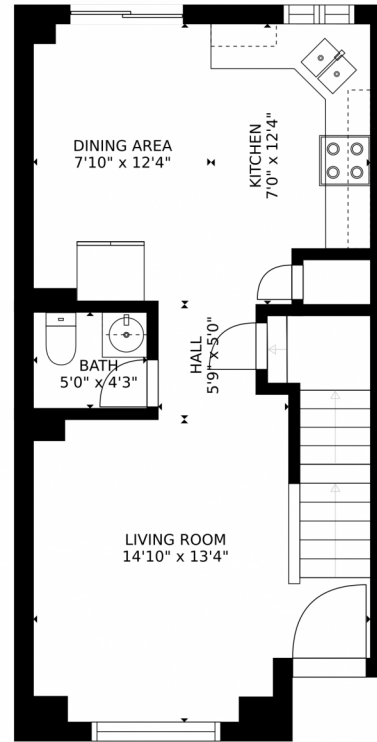

FLOOR 1

FLOOR 2

FLOOR 3

GROSS INTERNAL AREA
FLOOR 1: 442 sq. ft. FLOOR 2: 443 sq. ft.
FLOOR 3: 455 sq. ft.
TOTAL: 1340 sq. ft.
SIZES AND DIMENSIONS ARE APPROXIMATE, ACTUAL MAY VARY.

Disclaimer: Sizes and Dimensions are Approximate, Actual May Vary.

Taylor Haas
303-665-7368
taylorh@coloradorpm.com
<https://www.coloradorpm.com/available-rental-properties-denver>

4504 South Cimarron Circle, Aurora, CO 80015 – Basement

GROSS INTERNAL AREA
FLOOR 1: 442 sq. ft, FLOOR 2: 443 sq. ft
FLOOR 3: 455 sq. ft
TOTAL: 1340 sq. ft
SIZES AND DIMENSIONS ARE APPROXIMATE, ACTUAL MAY VARY.

Disclaimer: Sizes and Dimensions are Approximate, Actual May Vary.

Taylor Haas
303-665-7368
taylorh@coloradorpm.com
<https://www.coloradorpm.com/available-rental-properties-denver>

GROSS INTERNAL AREA
FLOOR 1: 442 sq. ft. FLOOR 2: 443 sq. ft.
FLOOR 3: 455 sq. ft.
TOTAL: 1340 sq. ft.
SIZES AND DIMENSIONS ARE APPROXIMATE, ACTUAL MAY VARY.

GROSS INTERNAL AREA
FLOOR 1: 442 sq. ft. FLOOR 2: 443 sq. ft.
FLOOR 3: 455 sq. ft.
TOTAL: 1340 sq. ft.
SIZES AND DIMENSIONS ARE APPROXIMATE, ACTUAL MAY VARY.

Disclaimer: Sizes and Dimensions are Approximate, Actual May Vary.