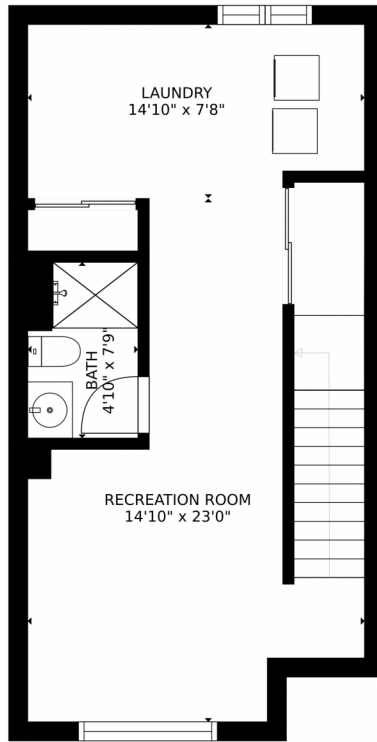

FLOOR 1

FLOOR 2

FLOOR 3

GROSS INTERNAL AREA
FLOOR 1: 442 sq. ft. FLOOR 2: 443 sq. ft.
FLOOR 3: 455 sq. ft.
TOTAL: 1340 sq. ft.
SIZES AND DIMENSIONS ARE APPROXIMATE, ACTUAL MAY VARY.

Disclaimer: Sizes and Dimensions are Approximate, Actual May Vary.

Taylor Haas
303-665-7368
taylorh@coloradorpm.com
<https://www.coloradorpm.com/available-rental-properties-denver>

4504 South Cimarron Circle, Aurora, CO 80015 – Basement

GROSS INTERNAL AREA
FLOOR 1: 442 sq. ft, FLOOR 2: 443 sq. ft
FLOOR 3: 455 sq. ft
TOTAL: 1340 sq. ft
SIZES AND DIMENSIONS ARE APPROXIMATE, ACTUAL MAY VARY.

Disclaimer: Sizes and Dimensions are Approximate, Actual May Vary.

Taylor Haas
303-665-7368
taylorh@coloradorpm.com
<https://www.coloradorpm.com/available-rental-properties-denver>

GROSS INTERNAL AREA
FLOOR 1: 442 sq. ft. FLOOR 2: 443 sq. ft.
FLOOR 3: 455 sq. ft.
TOTAL: 1340 sq. ft.
SIZES AND DIMENSIONS ARE APPROXIMATE, ACTUAL MAY VARY.

GROSS INTERNAL AREA
FLOOR 1: 442 sq. ft. FLOOR 2: 443 sq. ft.
FLOOR 3: 455 sq. ft.
TOTAL: 1340 sq. ft.
SIZES AND DIMENSIONS ARE APPROXIMATE, ACTUAL MAY VARY.

Disclaimer: Sizes and Dimensions are Approximate, Actual May Vary.