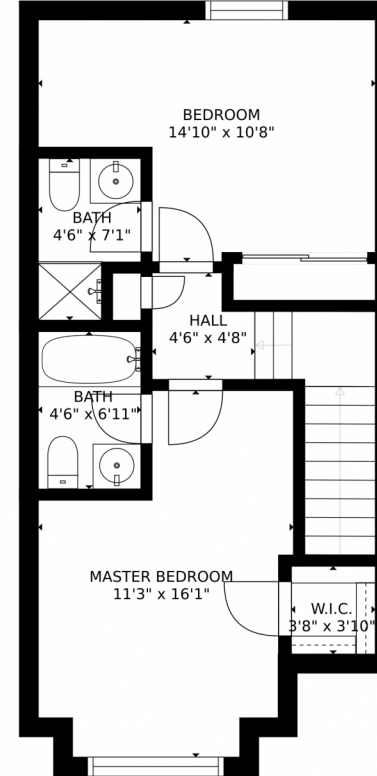

 Townhouse

 1650 SQFT

 2 Beds

 4 Baths

Taylor Haas
303-665-7368
taylorh@coloradorpm.com
<https://www.coloradorpm.com/available-rental-properties-denver>

4504 South Cimarron Circle, Aurora, CO 80015 – All Levels

FLOOR 1

FLOOR 2

FLOOR 3

GROSS INTERNAL AREA
FLOOR 1: 442 sq. ft. FLOOR 2: 443 sq. ft.
FLOOR 3: 455 sq. ft.
TOTAL: 1340 sq. ft.
SIZES AND DIMENSIONS ARE APPROXIMATE, ACTUAL MAY VARY.

Disclaimer: Sizes and Dimensions are Approximate, Actual May Vary.

Taylor Haas
303-665-7368
taylorh@coloradorpm.com
<https://www.coloradorpm.com/available-rental-properties-denver>

4504 South Cimarron Circle, Aurora, CO 80015 – Basement

GROSS INTERNAL AREA
FLOOR 1: 442 sq. ft, FLOOR 2: 443 sq. ft
FLOOR 3: 455 sq. ft
TOTAL: 1340 sq. ft
SIZES AND DIMENSIONS ARE APPROXIMATE, ACTUAL MAY VARY.

Disclaimer: Sizes and Dimensions are Approximate, Actual May Vary.

Taylor Haas
303-665-7368
taylorh@coloradorpm.com
<https://www.coloradorpm.com/available-rental-properties-denver>

GROSS INTERNAL AREA
FLOOR 1: 442 sq. ft. FLOOR 2: 443 sq. ft.
FLOOR 3: 455 sq. ft.
TOTAL: 1340 sq. ft.
SIZES AND DIMENSIONS ARE APPROXIMATE, ACTUAL MAY VARY.