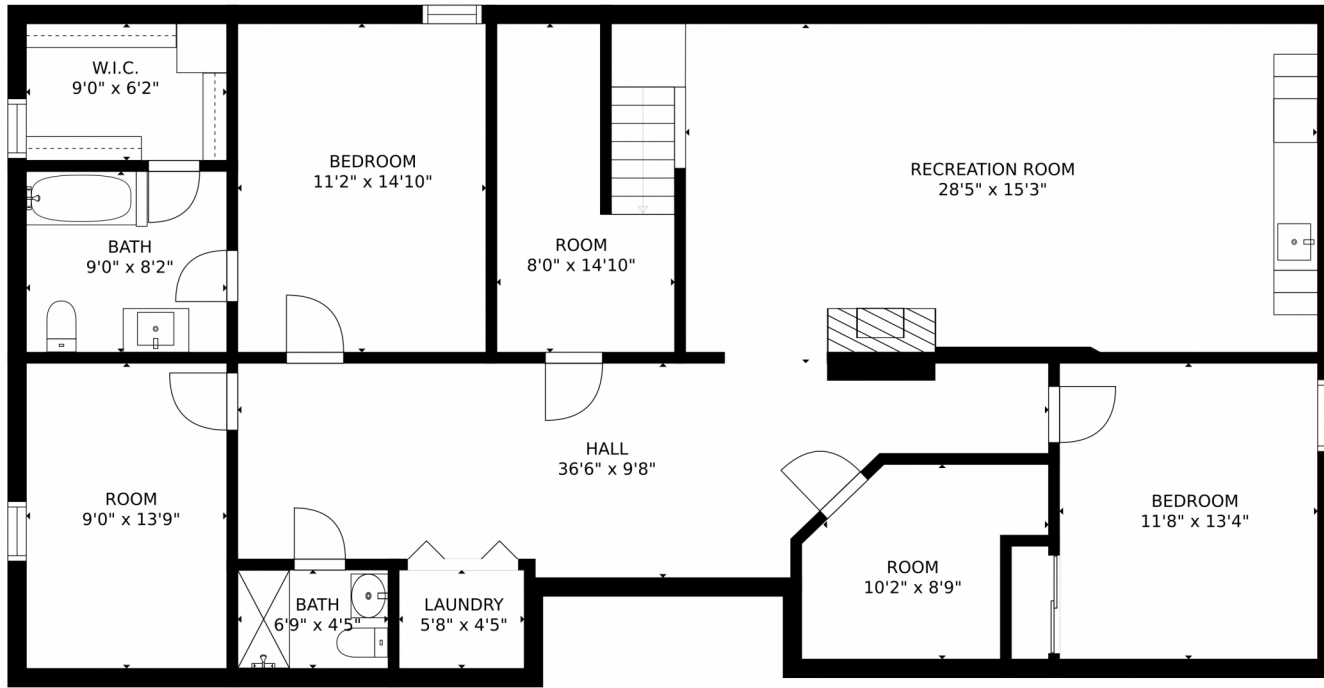

Disclaimer: Sizes and Dimensions are Approximate, Actual May Vary.

Mike Lynch
720-402-4818
mike@madisonprops.com

Scan code for more property details

2 Glenridge Drive, Littleton, CO 80123 – Lower Level

SIZES AND DIMENSIONS ARE APPROXIMATE, ACTUAL MAY VARY.

Disclaimer: Sizes and Dimensions are Approximate, Actual May Vary.

Mike Lynch
720-402-4818
mike@madisonprops.com

2 Glenridge Drive, Littleton, CO 80123 – All Levels

SIZES AND DIMENSIONS ARE APPROXIMATE, ACTUAL MAY VARY.