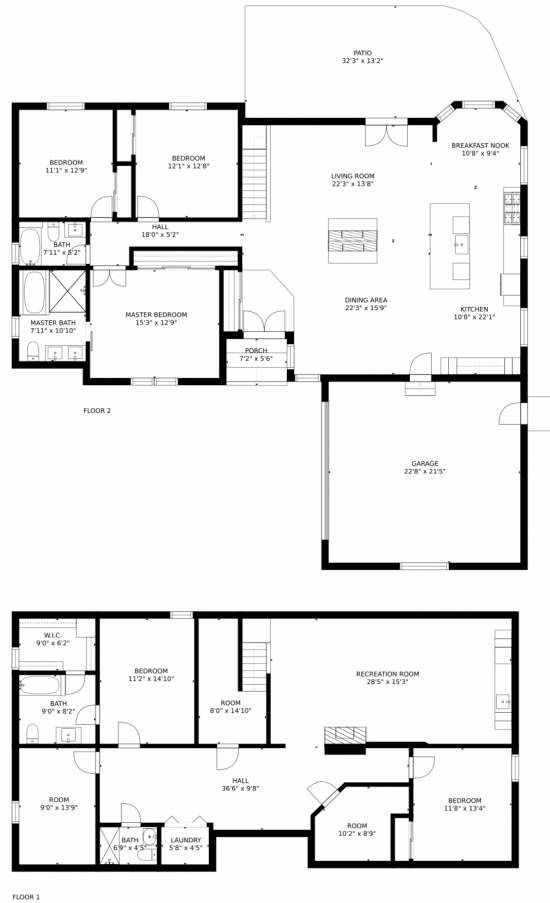

Single Family

3940 SQFT

Mike Lynch
720-402-4818
mike@madisonprops.com

Scan code
for more
property
details

2 Glenridge Drive, Littleton, CO 80123 – Main Level

SIZES AND DIMENSIONS ARE APPROXIMATE, ACTUAL MAY VARY.

Disclaimer: Sizes and Dimensions are Approximate, Actual May Vary.

Mike Lynch
720-402-4818
mike@madisonprops.com

Scan code for more property details

2 Glenridge Drive, Littleton, CO 80123 – Lower Level

SIZES AND DIMENSIONS ARE APPROXIMATE, ACTUAL MAY VARY.

Disclaimer: Sizes and Dimensions are Approximate, Actual May Vary.

Mike Lynch
720-402-4818
mike@madisonprops.com

2 Glenridge Drive, Littleton, CO 80123 – All Levels

SIZES AND DIMENSIONS ARE APPROXIMATE, ACTUAL MAY VARY.

Disclaimer: Sizes and Dimensions are Approximate, Actual May Vary.

Mike Lynch
720-402-4818
mike@madisonprops.com

Scan code
for more
property
details