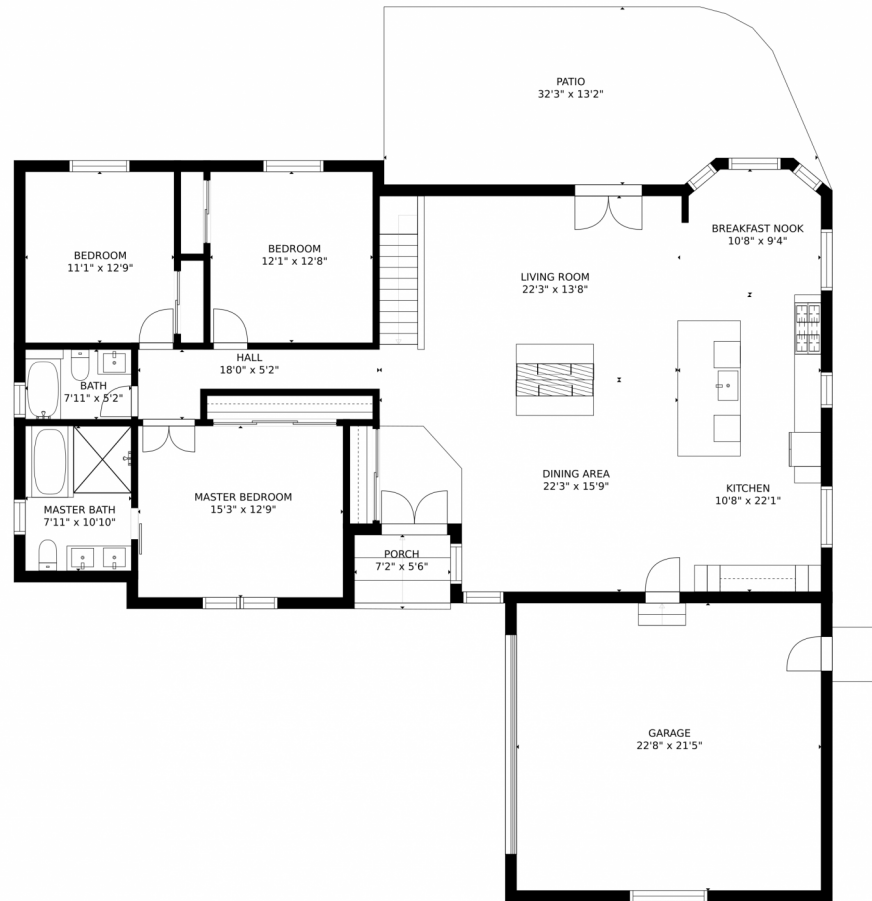

Single Family

3940 SQFT

Mike Lynch
720-402-4818
mike@madisonprops.com

Scan code
for more
property
details

2 Glenridge Drive, Littleton, CO 80123 – Main Level

SIZES AND DIMENSIONS ARE APPROXIMATE, ACTUAL MAY VARY.

Disclaimer: Sizes and Dimensions are Approximate, Actual May Vary.

Mike Lynch
720-402-4818
mike@madisonprops.com

Scan code for more property details

2 Glenridge Drive, Littleton, CO 80123 – Lower Level

SIZES AND DIMENSIONS ARE APPROXIMATE, ACTUAL MAY VARY.