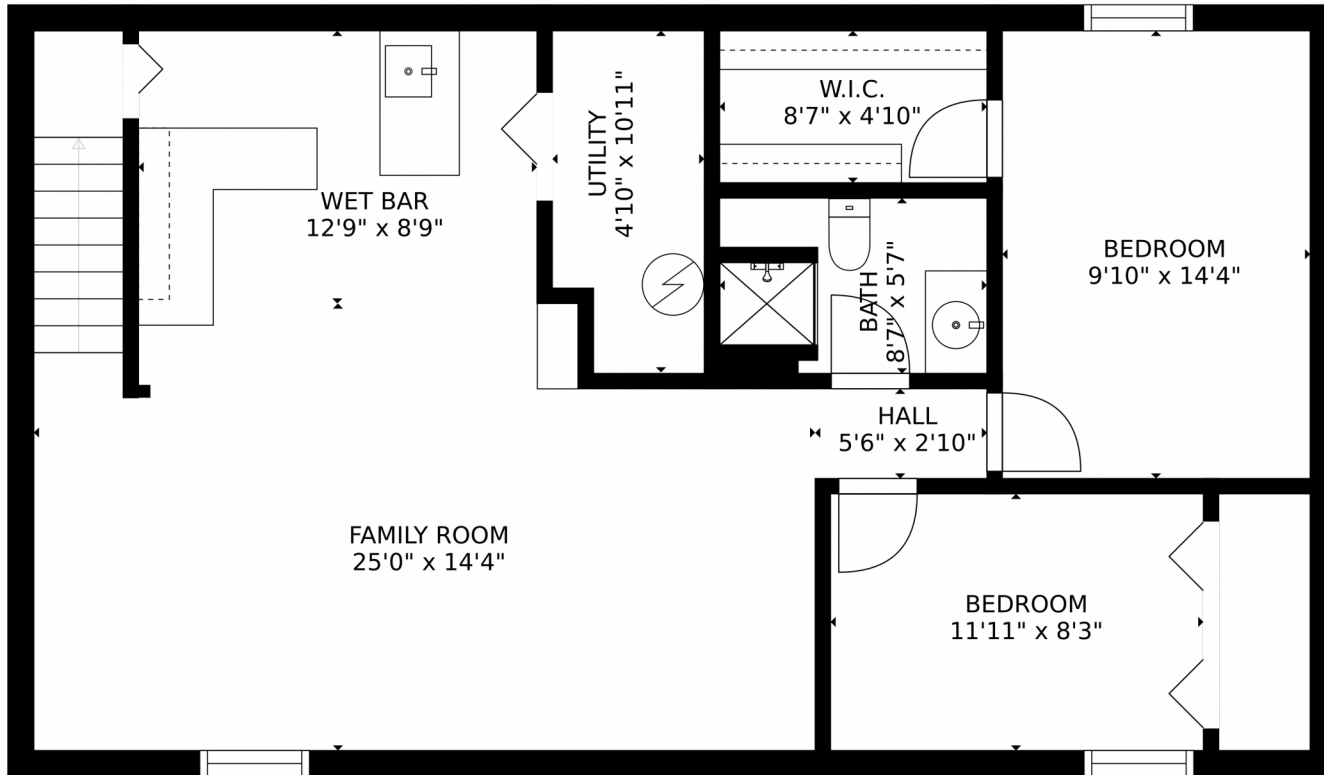

Scan code
for more
property
details

16355 East Brown Drive, Aurora, CO 80013 – Lower Level

SIZES AND DIMENSIONS ARE APPROXIMATE, ACTUAL MAY VARY.

Disclaimer: Sizes and Dimensions are Approximate, Actual May Vary.