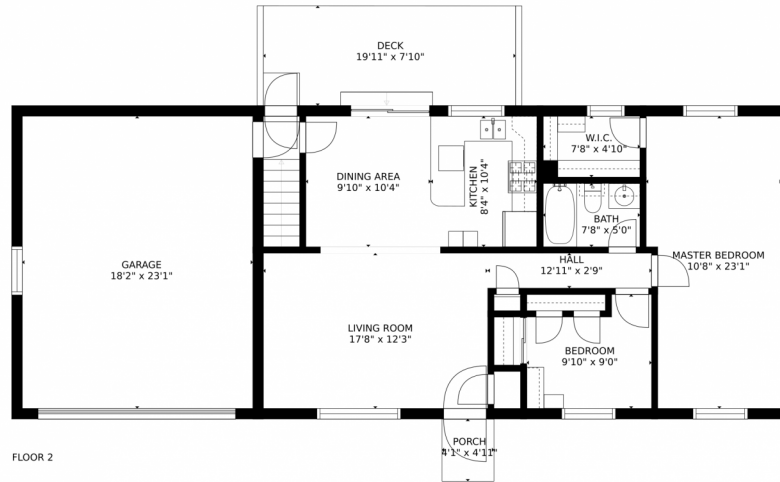

16355 East Brown Drive, Aurora, CO 80013 – All Levels

SIZES AND DIMENSIONS ARE APPROXIMATE, ACTUAL MAY VARY.

Disclaimer: Sizes and Dimensions are Approximate, Actual May Vary.

Taylor Haas
303-665-7368
taylorh@coloradorpm.com
<https://www.coloradorpm.com/available-rental-properties-denver>