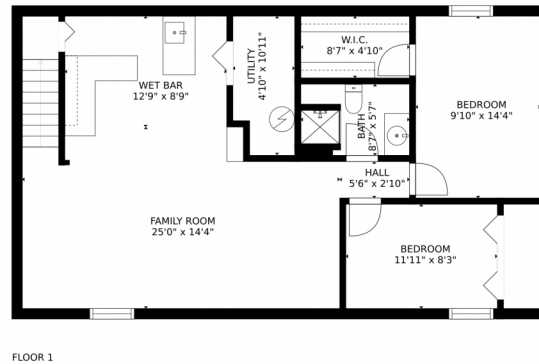

16355 East Brown Drive, Aurora, CO 80013 – All Levels

SIZES AND DIMENSIONS ARE APPROXIMATE, ACTUAL MAY VARY.

Disclaimer: Sizes and Dimensions are Approximate, Actual May Vary.

Taylor Haas
303-665-7368
taylorh@coloradorpm.com
<https://www.coloradorpm.com/available-rental-properties-denver>