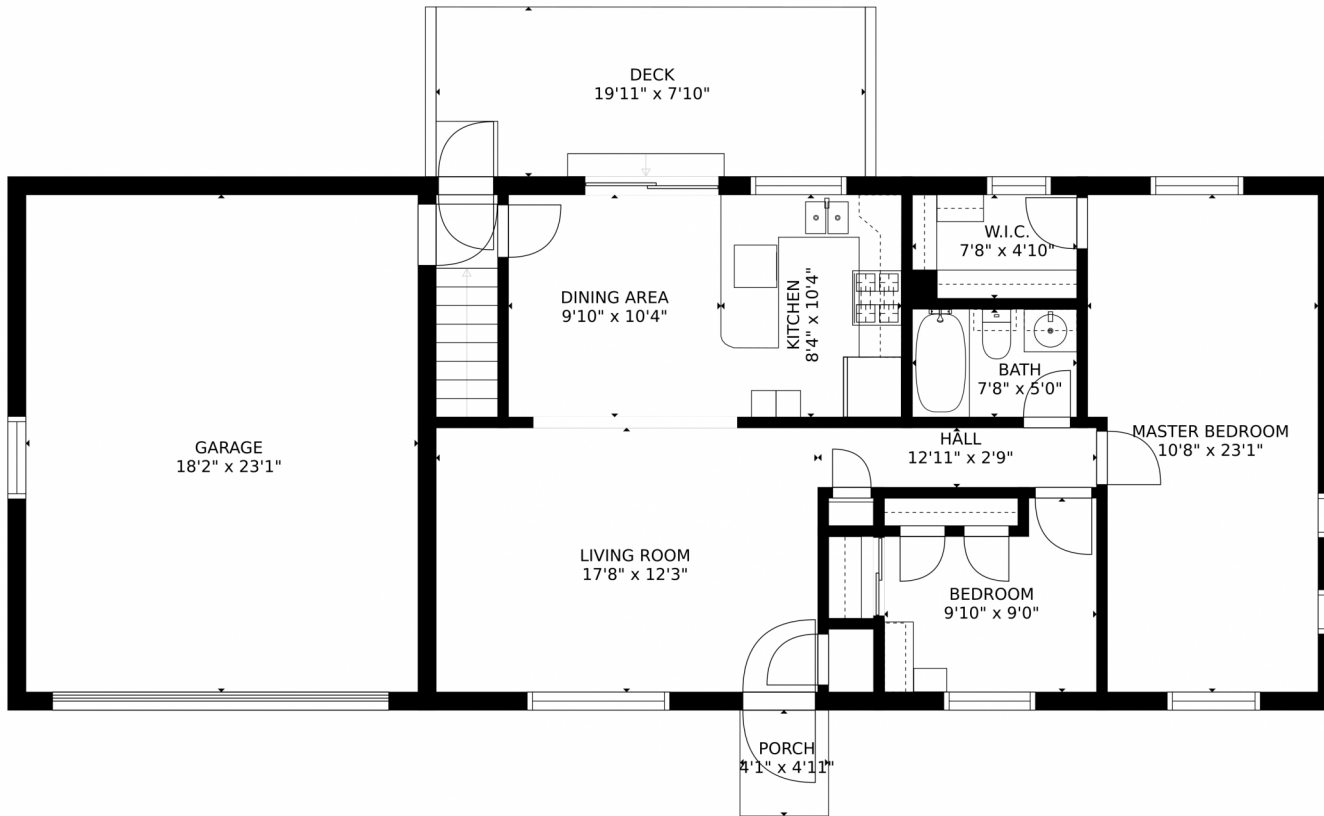

SIZES AND DIMENSIONS ARE APPROXIMATE, ACTUAL MAY VARY.

Disclaimer: Sizes and Dimensions are Approximate, Actual May Vary.

Taylor Haas

303-665-7368

taylorh@coloradorpm.com

<https://www.coloradorpm.com/available-rental-properties-denver>

Scan code
for more
property
details

16355 East Brown Drive, Aurora, CO 80013 – Lower Level

SIZES AND DIMENSIONS ARE APPROXIMATE, ACTUAL MAY VARY.

Disclaimer: Sizes and Dimensions are Approximate, Actual May Vary.