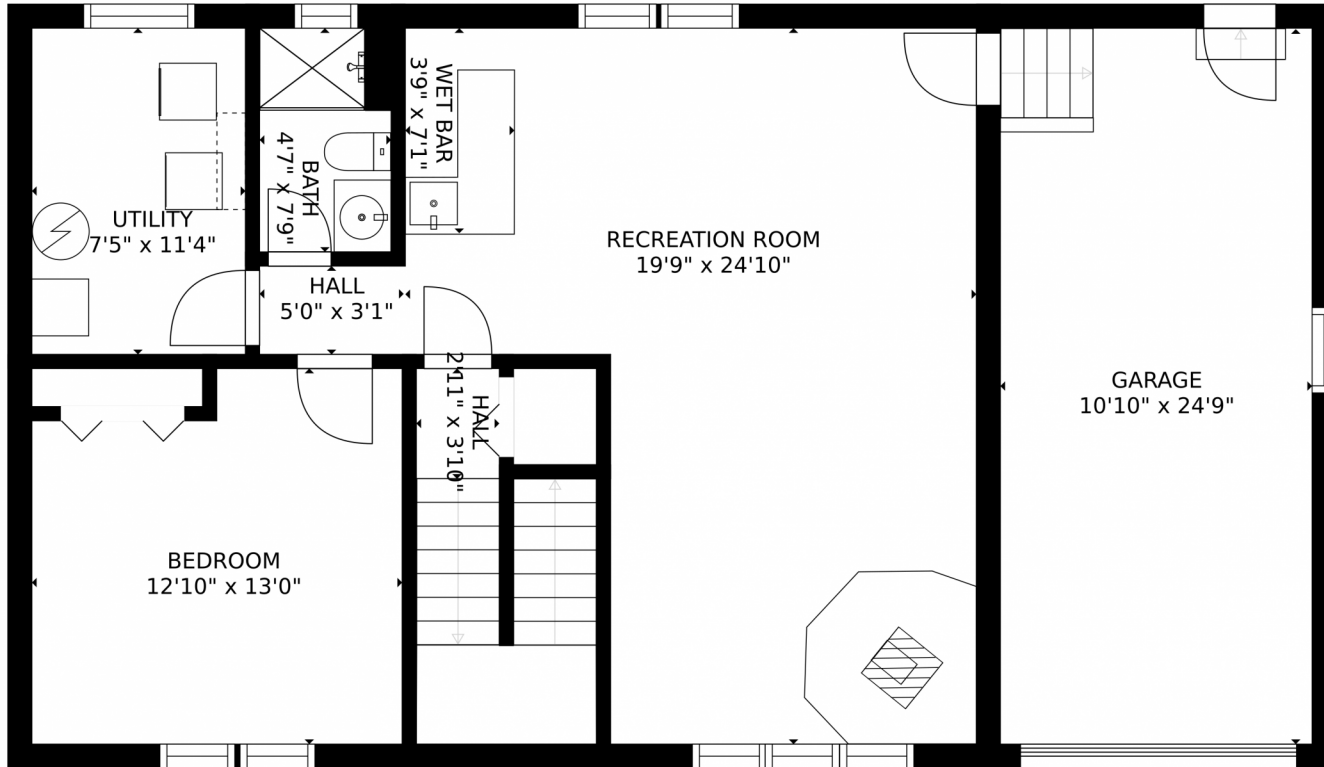

1412 Lamplighter Drive, Longmont, CO 80504 – Lower Level

SIZES AND DIMENSIONS ARE APPROXIMATE, ACTUAL MAY VARY.

Disclaimer: Sizes and Dimensions are Approximate, Actual May Vary.

Julie-Ann Markiewicz
303-995-3914
julieann401back@comcast.net