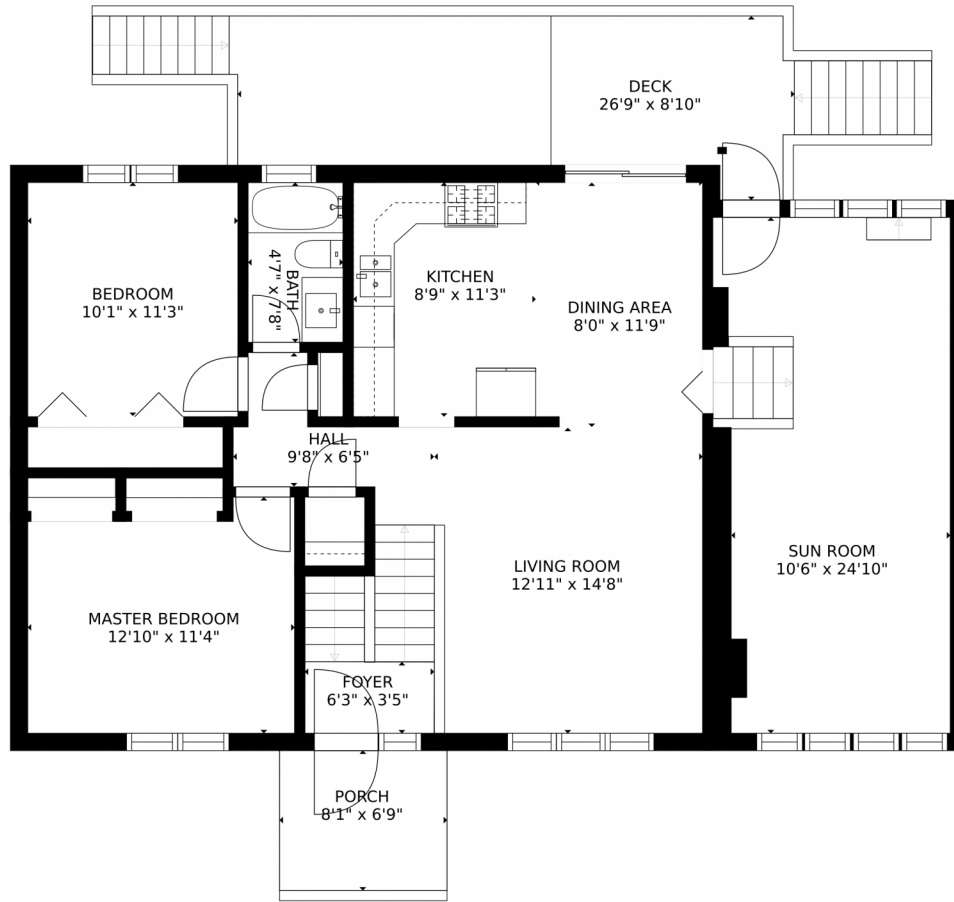

SIZES AND DIMENSIONS ARE APPROXIMATE, ACTUAL MAY VARY.

Disclaimer: Sizes and Dimensions are Approximate, Actual May Vary.

Julie-Ann Markiewicz
303-995-3914
julieann401back@comcast.net

Scan code
for more
property
details