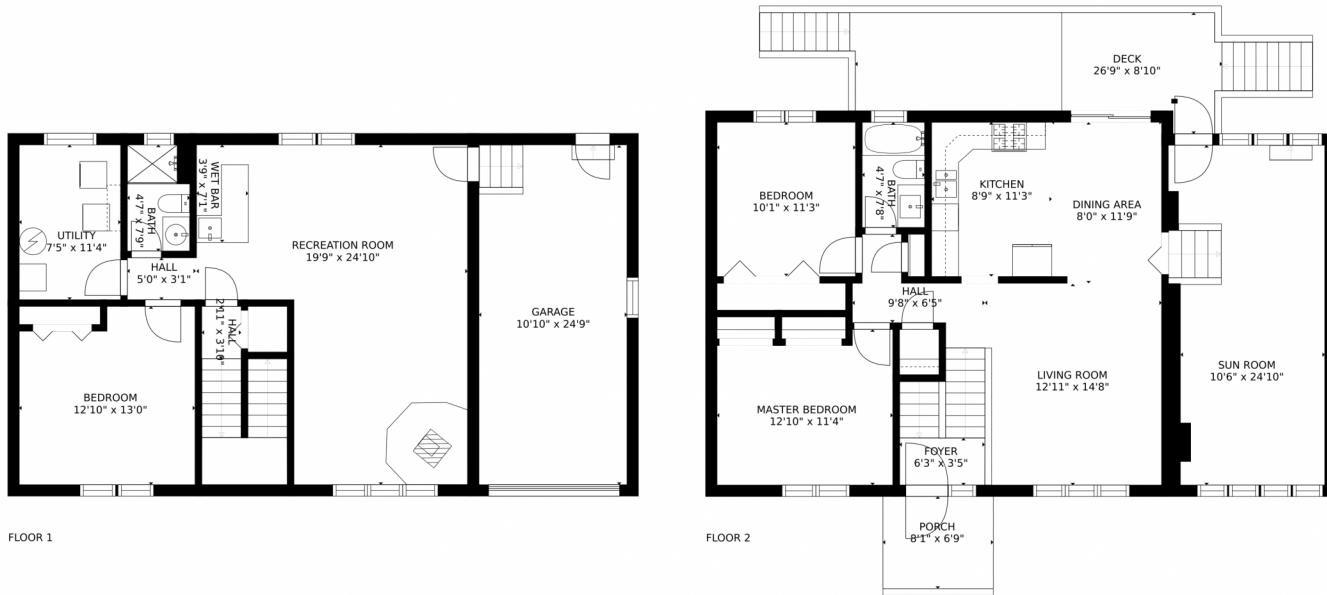

1412 Lamplighter Drive, Longmont, CO 80504 – All Levels

SIZES AND DIMENSIONS ARE APPROXIMATE, ACTUAL MAY VARY.

Disclaimer: Sizes and Dimensions are Approximate, Actual May Vary.

Julie-Ann Markiewicz
303-995-3914
julieann401back@comcast.net