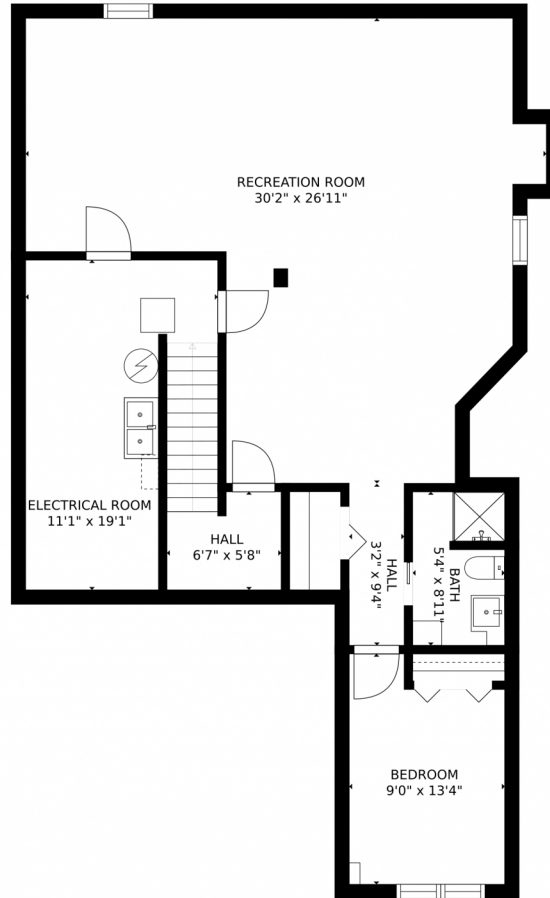

Cindy Waltemath
 303-598-5399
 cindywaltemath@gmail.com

Scan code
 for more
 property
 details

12361 Milwaukee Court, Thornton, CO 80241 – Main Floor

SIZES AND DIMENSIONS ARE APPROXIMATE, ACTUAL MAY VARY.

Disclaimer: Sizes and Dimensions are Approximate, Actual May Vary.

Cindy Waltemath
303-598-5399
cindywaltemath@gmail.com

12361 Milwaukee Court, Thornton, CO 80241 – Basement

SIZES AND DIMENSIONS ARE APPROXIMATE, ACTUAL MAY VARY.