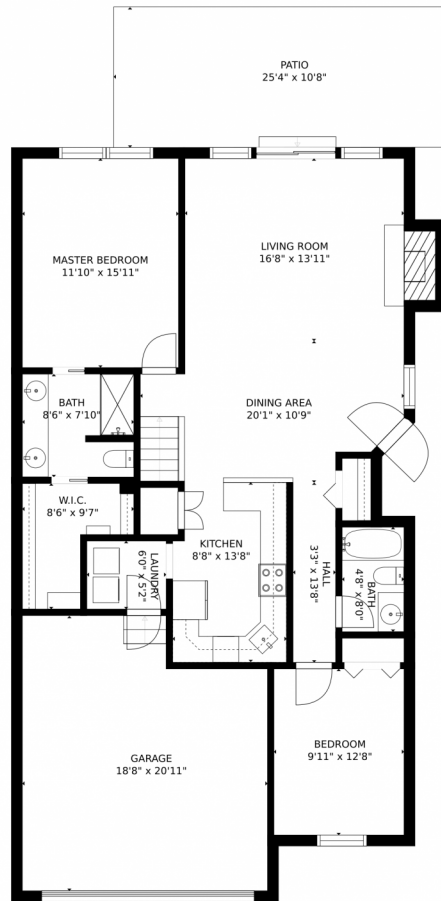

Cindy Waltemath
 303-598-5399
 cindywaltemath@gmail.com

Scan code
 for more
 property
 details

12361 Milwaukee Court, Thornton, CO 80241 – Main Floor

SIZES AND DIMENSIONS ARE APPROXIMATE, ACTUAL MAY VARY.

Disclaimer: Sizes and Dimensions are Approximate, Actual May Vary.

Cindy Waltemath
303-598-5399
cindywaltemath@gmail.com

12361 Milwaukee Court, Thornton, CO 80241 – Basement

SIZES AND DIMENSIONS ARE APPROXIMATE, ACTUAL MAY VARY.