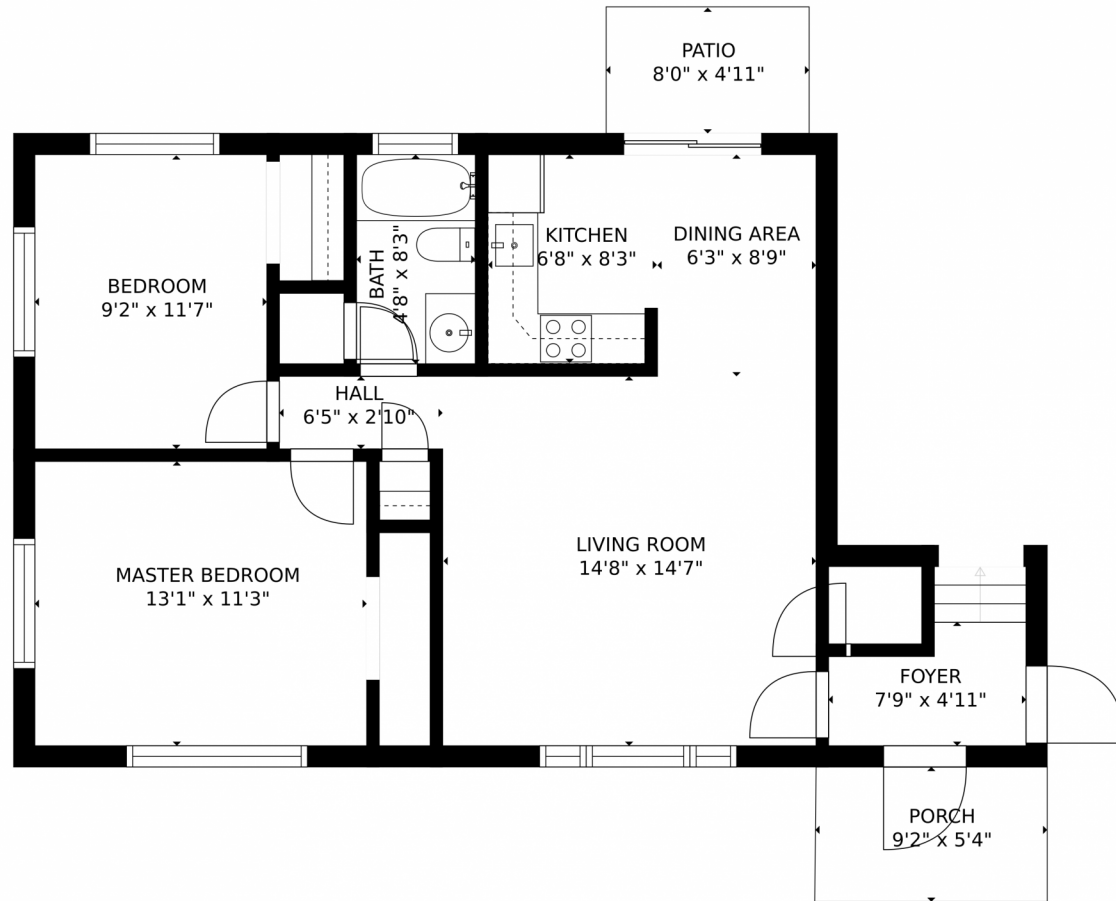

 Multi Family

 887 SQFT

 2 Beds

 1 Baths

Taylor Haas
303-665-7368
taylorh@coloradorpm.com
<https://www.coloradorpm.com/available-rental-properties-denver>

4245 West 70th Place, Westminster, CO 80030 – Floorplan

SIZES AND DIMENSIONS ARE APPROXIMATE, ACTUAL MAY VARY.

Disclaimer: Sizes and Dimensions are Approximate, Actual May Vary.

Taylor Haas

303-665-7368

taylorh@coloradorpm.com

<https://www.coloradorpm.com/available-rental-properties-denver>