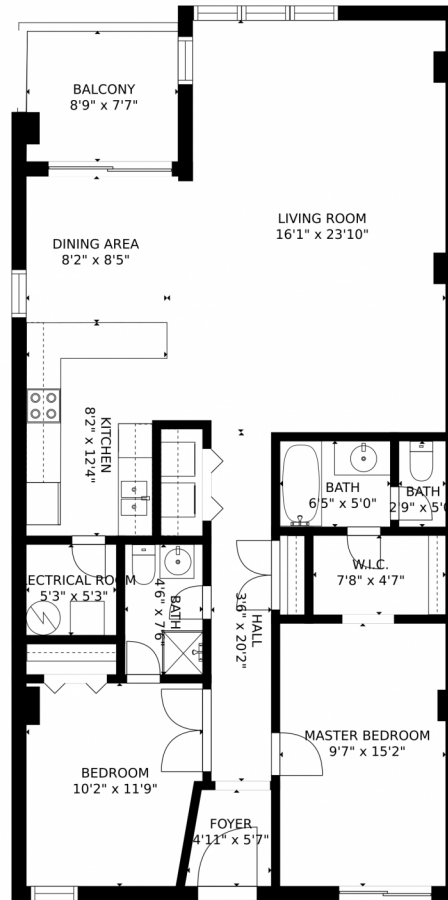

 Single Family

 1270 SQFT

 2 Beds

 2 Baths

**Taylor Haas**  
303-665-7368  
taylorh@coloradorpm.com  
<https://www.coloradorpm.com/available-rental-properties-denv>

SIZES AND DIMENSIONS ARE APPROXIMATE, ACTUAL MAY VARY.