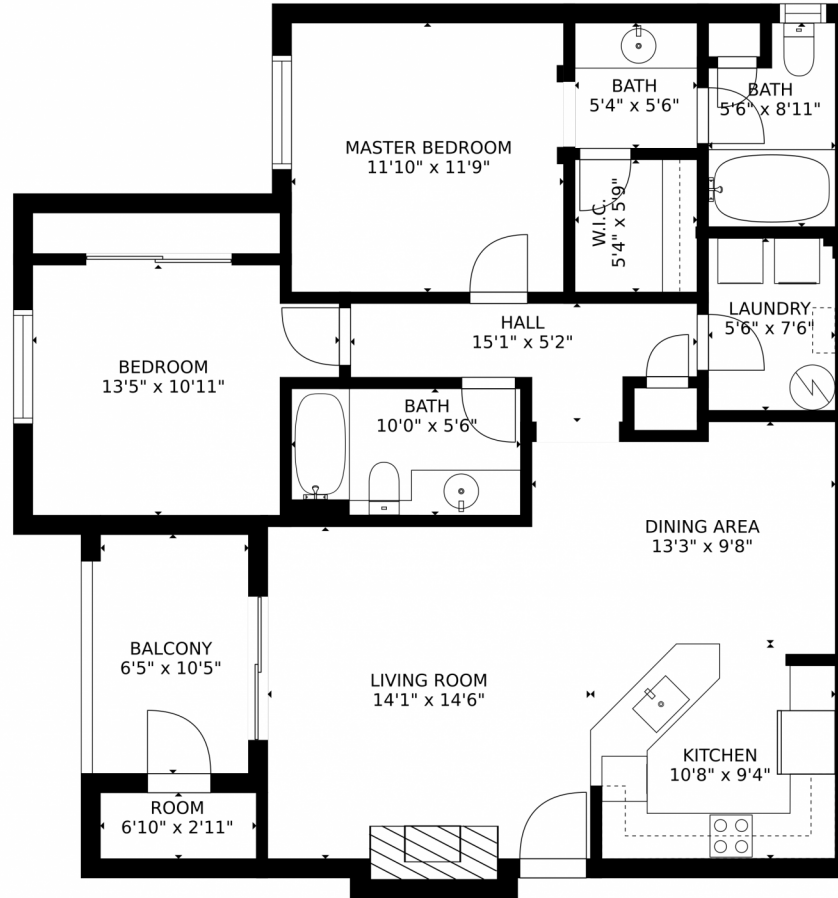

Condominium

1037 SQFT

2 Beds

2 Baths

Taylor Haas

303-665-7368

taylorh@coloradorpm.com

<https://www.coloradorpm.com/available-rental-properties-denver>

Scan code
for more
property
details

SIZES AND DIMENSIONS ARE APPROXIMATE, ACTUAL MAY VARY.

Disclaimer: Sizes and Dimensions are Approximate, Actual May Vary.

Taylor Haas

303-665-7368

taylorh@coloradorpm.com