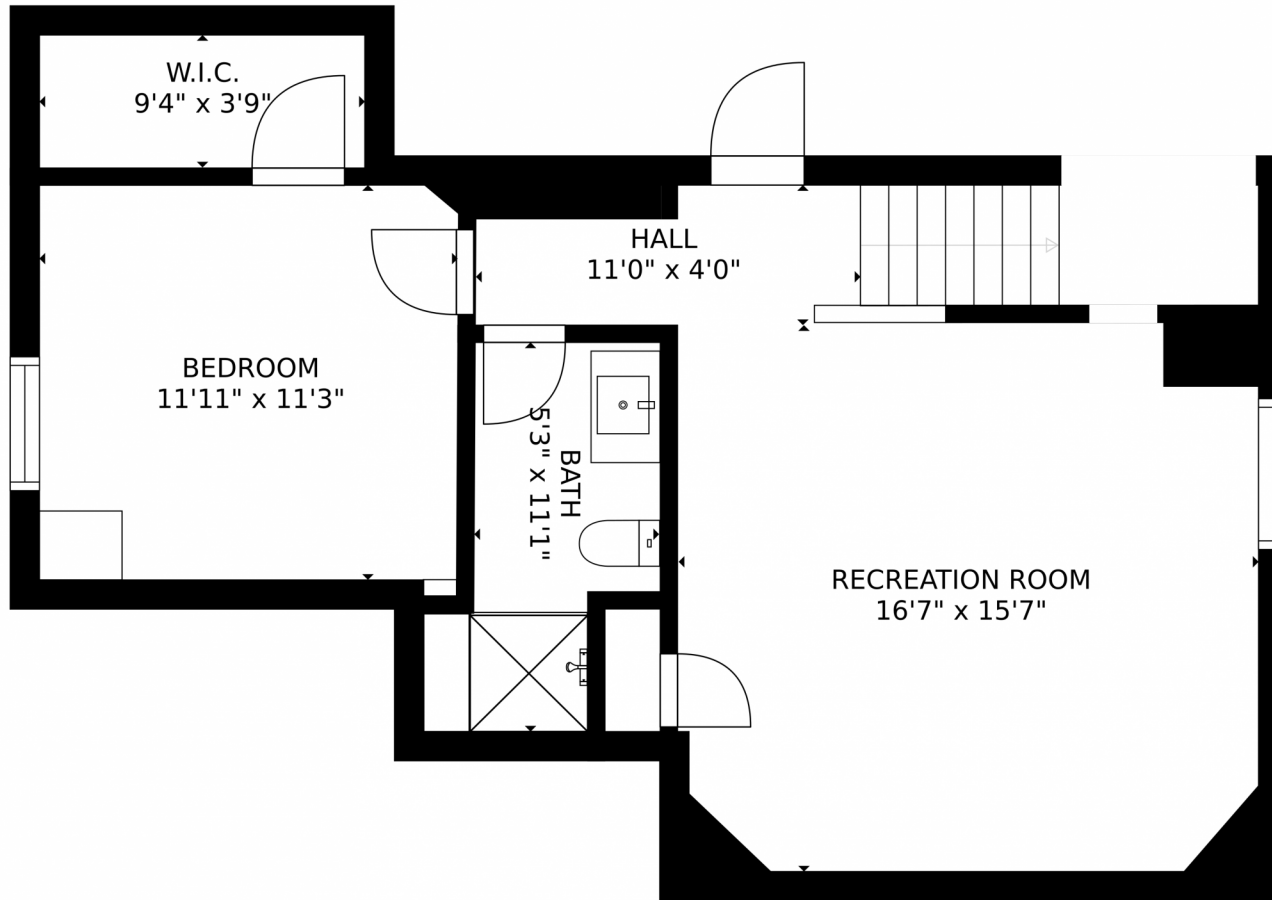

# 11697 Perry Street, Westminster, CO 80031 – All Levels

SIZES AND DIMENSIONS ARE APPROXIMATE, ACTUAL MAY VARY.

Disclaimer: Sizes and Dimensions are Approximate, Actual May Vary.

**Taylor Haas**  
303-665-7368  
taylorh@coloradorpm.com  
<https://www.coloradorpm.com/available-rental-properties-denver>

11697 Perry Street, Westminster, CO 80031 – Basement

SIZES AND DIMENSIONS ARE APPROXIMATE, ACTUAL MAY VARY.

Disclaimer: Sizes and Dimensions are Approximate, Actual May Vary.

**Taylor Haas**  
303-665-7368  
taylorh@coloradorpm.com  
<https://www.coloradorpm.com/available-rental-properties-denver>