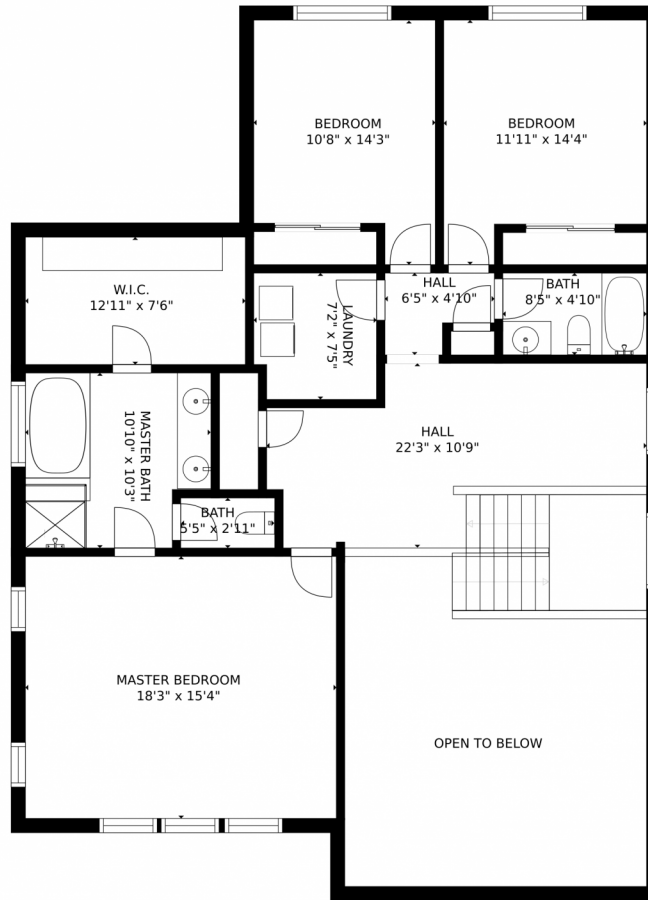

11697 Perry Street, Westminster, CO 80031 – 2nd Level

SIZES AND DIMENSIONS ARE APPROXIMATE, ACTUAL MAY VARY.

Disclaimer: Sizes and Dimensions are Approximate, Actual May Vary.

Taylor Haas
303-665-7368
taylorh@coloradorpm.com
<https://www.coloradorpm.com/available-rental-properties-denver>