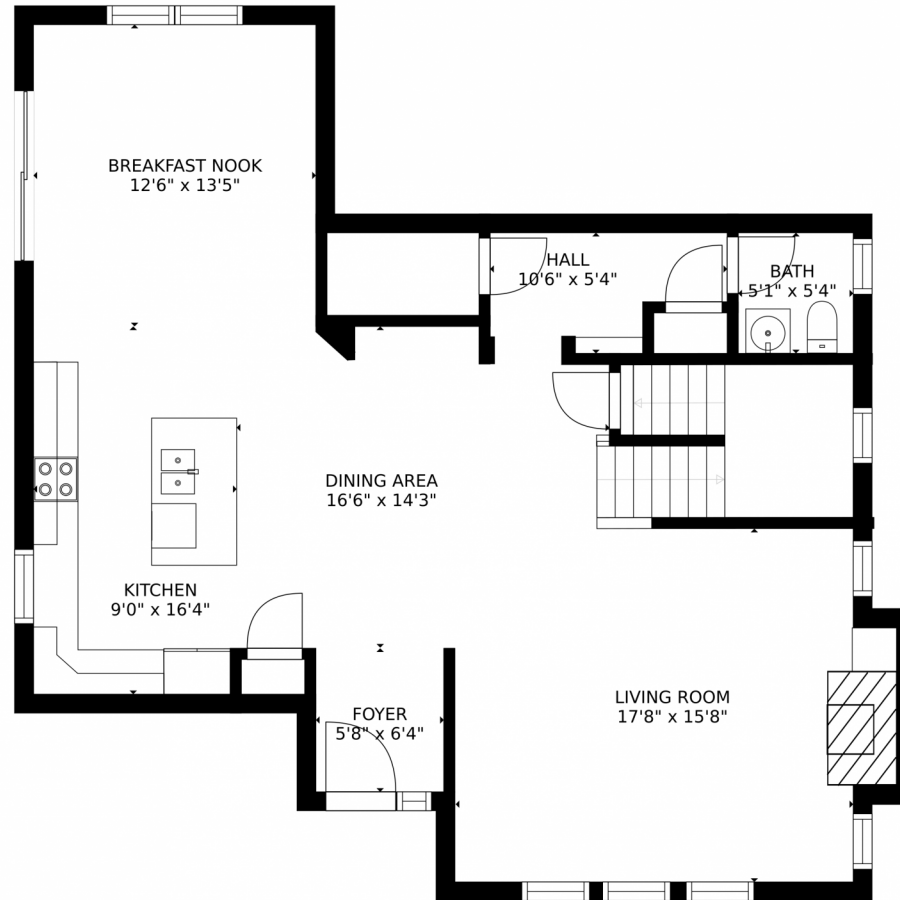

11697 Perry Street, Westminster, CO 80031 – Main Level

SIZES AND DIMENSIONS ARE APPROXIMATE, ACTUAL MAY VARY.

Disclaimer: Sizes and Dimensions are Approximate, Actual May Vary.

Taylor Haas
303-665-7368
taylorh@coloradorpm.com
<https://www.coloradorpm.com/available-rental-properties-denver>