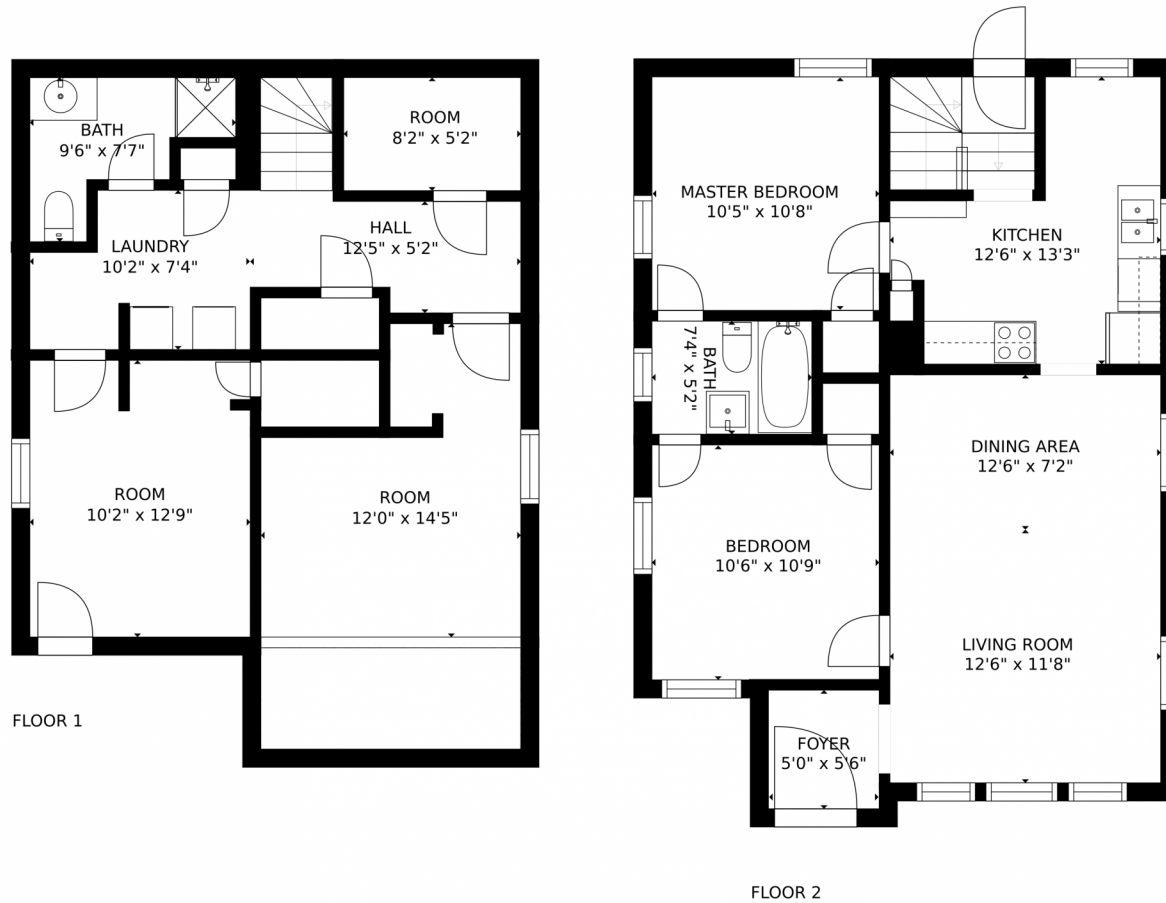

 Single Family

 1230 SQFT

 4 Beds

 2 Baths

Taylor Haas
303-665-7368
taylorh@coloradorpm.com
<https://www.coloradorpm.com/available-rental-properties-denv>

1824 South Williams Street, Denver, CO 80210 – All Levels