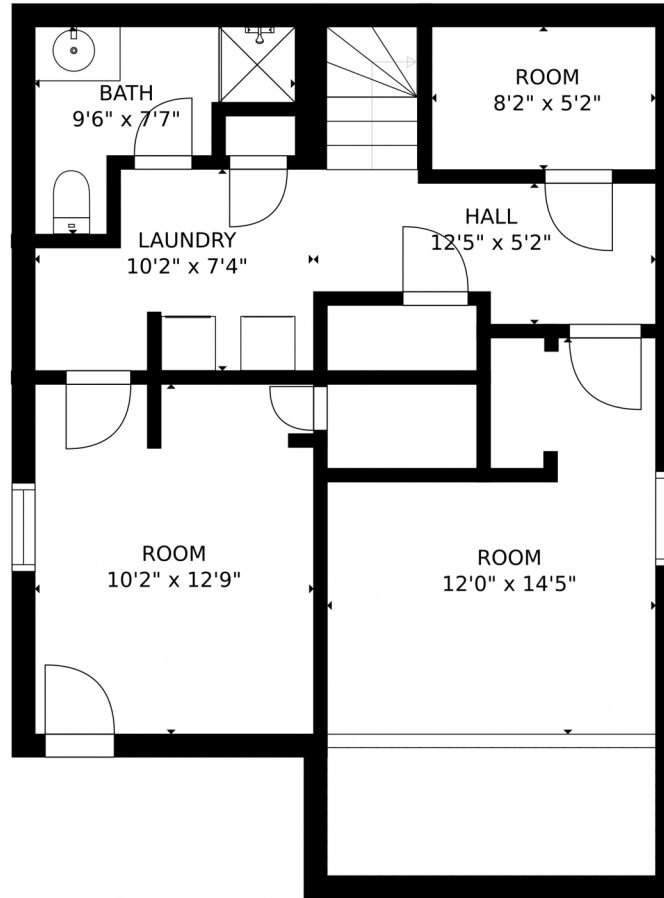

Scan code
for more
property
details

SIZES AND DIMENSIONS ARE APPROXIMATE, ACTUAL MAY VARY.

Disclaimer: Sizes and Dimensions are Approximate, Actual May Vary.

Taylor Haas
303-665-7368
taylorh@coloradorpm.com
<https://www.coloradorpm.com/available-rental-properties-denv>

1824 South Williams Street, Denver, CO 80210 – Basement

SIZES AND DIMENSIONS ARE APPROXIMATE, ACTUAL MAY VARY.

Disclaimer: Sizes and Dimensions are Approximate, Actual May Vary.

Taylor Haas

303-665-7368

taylorh@coloradorpm.com