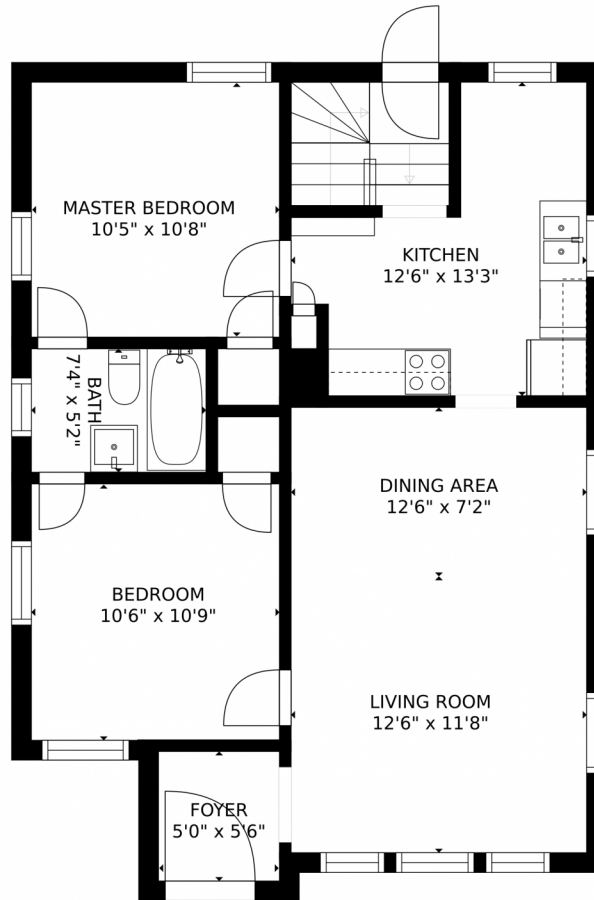

SIZES AND DIMENSIONS ARE APPROXIMATE, ACTUAL MAY VARY.

Disclaimer: Sizes and Dimensions are Approximate, Actual May Vary.

Taylor Haas
303-665-7368
taylorh@coloradorpm.com
<https://www.coloradorpm.com/available-rental-properties-denver>

Scan code
for more
property
details

SIZES AND DIMENSIONS ARE APPROXIMATE, ACTUAL MAY VARY.

Disclaimer: Sizes and Dimensions are Approximate, Actual May Vary.

Taylor Haas
303-665-7368
taylorh@coloradorpm.com
<https://www.coloradorpm.com/available-rental-properties-denv>

1824 South Williams Street, Denver, CO 80210 – Basement

SIZES AND DIMENSIONS ARE APPROXIMATE, ACTUAL MAY VARY.

Disclaimer: Sizes and Dimensions are Approximate, Actual May Vary.

Taylor Haas

303-665-7368

taylorh@coloradorpm.com