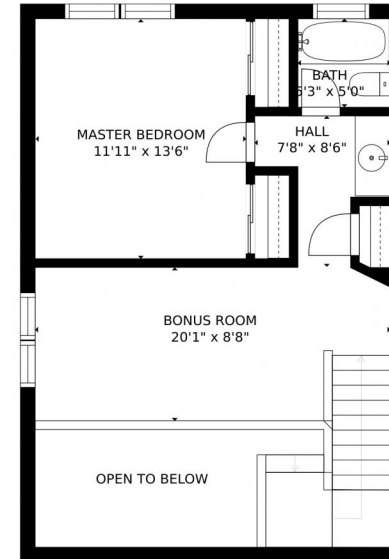


 Townhouse

 1089 SQFT

 2 Beds

 2 Baths

Taylor Haas
303-665-7368
taylorh@coloradorpm.com
<https://www.coloradorpm.com/available-rental-properties-denver>

2878 West Long Circle, Littleton, CO 80120 – All Levels

SIZES AND DIMENSIONS ARE APPROXIMATE, ACTUAL MAY VARY.

Disclaimer: Sizes and Dimensions are Approximate, Actual May Vary.

Taylor Haas
303-665-7368
taylorh@coloradorpm.com
<https://www.coloradorpm.com/available-rental-properties-denver>