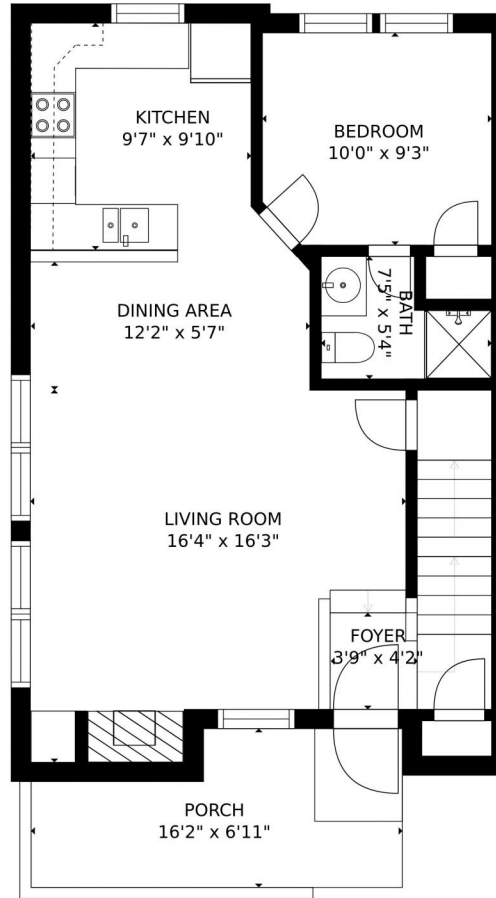

SIZES AND DIMENSIONS ARE APPROXIMATE, ACTUAL MAY VARY.

Disclaimer: Sizes and Dimensions are Approximate, Actual May Vary.

Taylor Haas
303-665-7368
taylorh@coloradorpm.com
<https://www.coloradorpm.com/available-rental-properties-denver>

2878 West Long Circle, Littleton, CO 80120 – Main Level

SIZES AND DIMENSIONS ARE APPROXIMATE, ACTUAL MAY VARY.

Disclaimer: Sizes and Dimensions are Approximate, Actual May Vary.

Taylor Haas
303-665-7368
taylorh@coloradorpm.com
<https://www.coloradorpm.com/available-rental-properties-denver>

2878 West Long Circle, Littleton, CO 80120 – Upper Level

SIZES AND DIMENSIONS ARE APPROXIMATE, ACTUAL MAY VARY.

Disclaimer: Sizes and Dimensions are Approximate, Actual May Vary.

Taylor Haas
303-665-7368
taylorh@coloradorpm.com
<https://www.coloradorpm.com/available-rental-properties-denver>