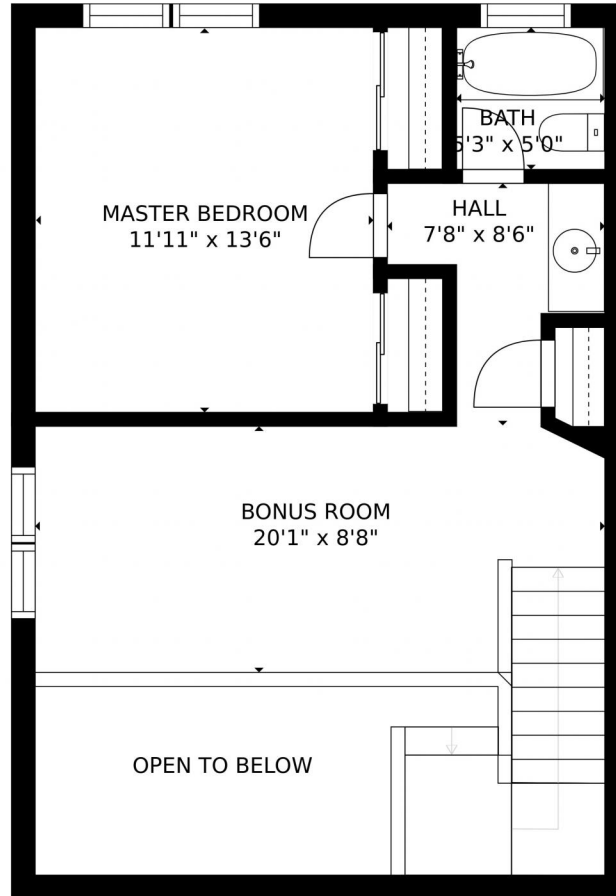

2878 West Long Circle, Littleton, CO 80120 – Main Level

SIZES AND DIMENSIONS ARE APPROXIMATE, ACTUAL MAY VARY.

Disclaimer: Sizes and Dimensions are Approximate, Actual May Vary.

Taylor Haas
303-665-7368
taylorh@coloradorpm.com
<https://www.coloradorpm.com/available-rental-properties-denver>

2878 West Long Circle, Littleton, CO 80120 – Upper Level

SIZES AND DIMENSIONS ARE APPROXIMATE, ACTUAL MAY VARY.

Disclaimer: Sizes and Dimensions are Approximate, Actual May Vary.

Taylor Haas
303-665-7368
taylorh@coloradorpm.com
<https://www.coloradorpm.com/available-rental-properties-denver>