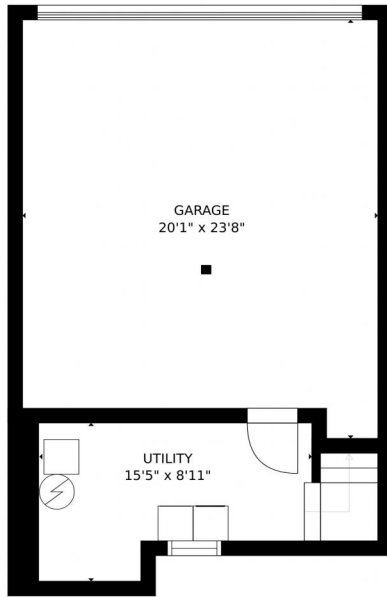


 Townhouse

 1089 SQFT

 2 Beds

 2 Baths

Taylor Haas
303-665-7368
taylorh@coloradorpm.com
<https://www.coloradorpm.com/available-rental-properties-denver>

2878 West Long Circle, Littleton, CO 80120 – All Levels

SIZES AND DIMENSIONS ARE APPROXIMATE, ACTUAL MAY VARY.

Disclaimer: Sizes and Dimensions are Approximate, Actual May Vary.

Taylor Haas
303-665-7368
taylorh@coloradorpm.com
<https://www.coloradorpm.com/available-rental-properties-denver>