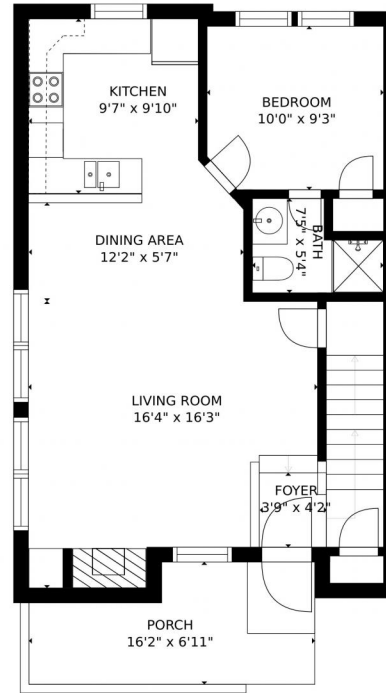


 Townhouse

 1089 SQFT

 2 Beds

 2 Baths

Taylor Haas
303-665-7368
taylorh@coloradorpm.com
<https://www.coloradorpm.com/available-rental-properties-denver>

2878 West Long Circle, Littleton, CO 80120 – All Levels

SIZES AND DIMENSIONS ARE APPROXIMATE, ACTUAL MAY VARY.

Disclaimer: Sizes and Dimensions are Approximate, Actual May Vary.

Taylor Haas
303-665-7368
taylorh@coloradorpm.com
<https://www.coloradorpm.com/available-rental-properties-denver>