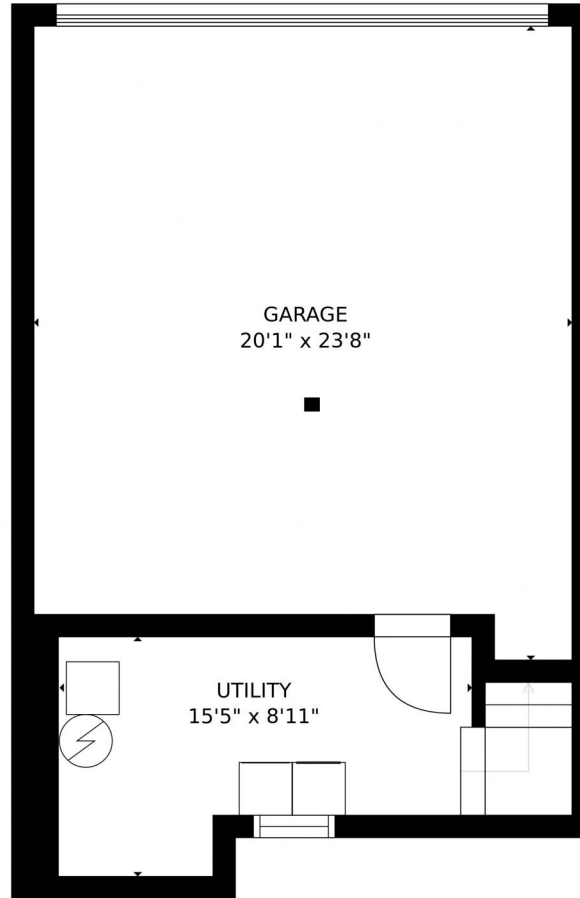

SIZES AND DIMENSIONS ARE APPROXIMATE, ACTUAL MAY VARY.

Disclaimer: Sizes and Dimensions are Approximate, Actual May Vary.

Taylor Haas
303-665-7368
taylorh@coloradorpm.com
<https://www.coloradorpm.com/available-rental-properties-denver>