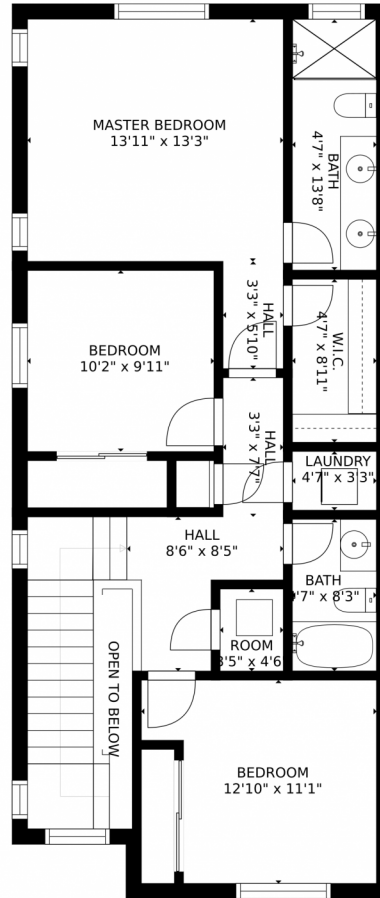

SIZES AND DIMENSIONS ARE APPROXIMATE, ACTUAL MAY VARY.

Disclaimer: Sizes and Dimensions are Approximate, Actual May Vary.

Taylor Haas

303-665-7368

taylorh@coloradorpm.com

<https://www.coloradorpm.com/available-rental-properties-denver>