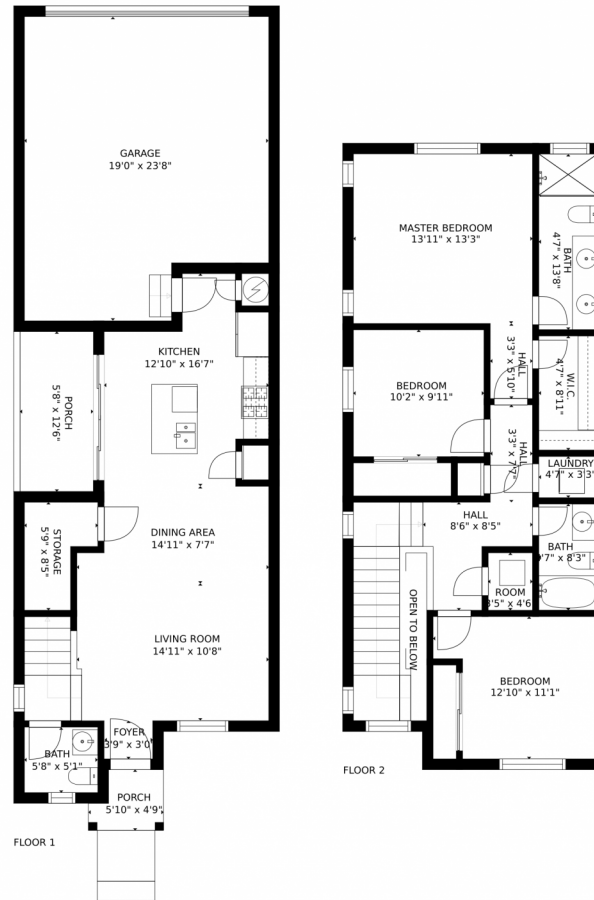

9602 Prairie Farm Drive, Commerce City, CO 80022 — All Levels

SIZES AND DIMENSIONS ARE APPROXIMATE, ACTUAL MAY VARY.

Disclaimer: Sizes and Dimensions are Approximate, Actual May Vary.

Taylor Haas
303-665-7368
taylorh@coloradorpm.com
<https://www.coloradorpm.com/available-rental-properties-denver>