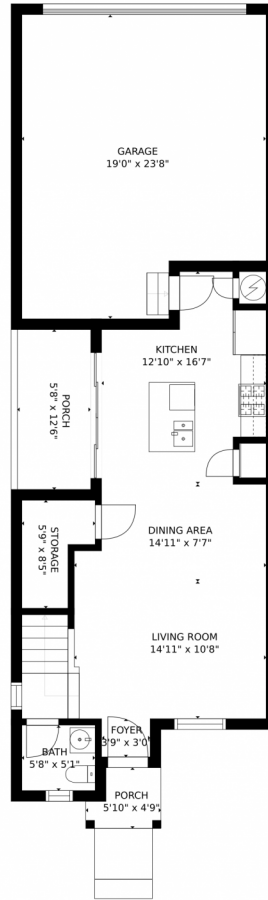

 Townhouse  1430 SQFT

Taylor Haas
303-665-7368
taylorh@coloradorpm.com
<https://www.coloradorpm.com/available-rental-properties-denver>

9602 Prairie Farm Drive, Commerce City, CO 80022 — Main Level

SIZES AND DIMENSIONS ARE APPROXIMATE, ACTUAL MAY VARY.

SIZES AND DIMENSIONS ARE APPROXIMATE, ACTUAL MAY VARY.

Disclaimer: Sizes and Dimensions are Approximate, Actual May Vary.

Taylor Haas

303-665-7368

taylorh@coloradorpm.com

<https://www.coloradorpm.com/available-rental-properties-denver>