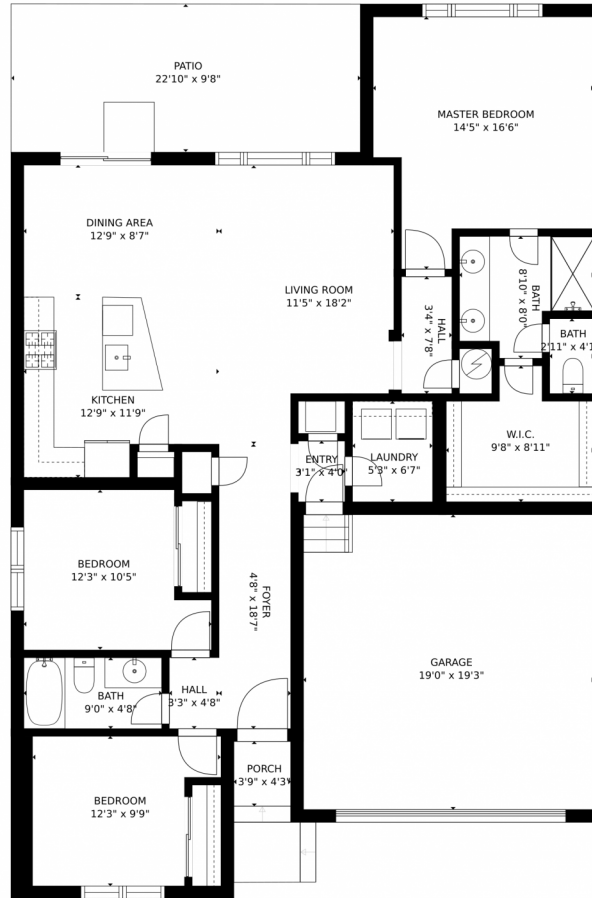

Single Family

1435 SQFT

Taylor Haas

303-665-7368

taylorh@coloradorpm.com

<https://www.coloradorpm.com/available-rental-properties-denver>

Scan code
for more
property
details

537 Ranchhand Drive, Berthoud, CO 80513 – Floor Plan

SIZES AND DIMENSIONS ARE APPROXIMATE, ACTUAL MAY VARY.

Disclaimer: Sizes and Dimensions are Approximate, Actual May Vary.

Taylor Haas

303-665-7368

taylorh@coloradorpm.com

<https://www.coloradorpm.com/available-rental-properties-denver>