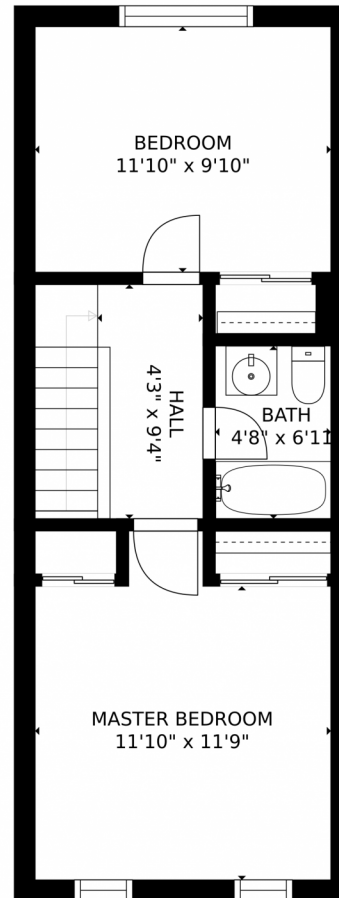

15815 East 13th Place, Aurora, CO 80011 – Lower Level

SIZES AND DIMENSIONS ARE APPROXIMATE, ACTUAL MAY VARY.

Disclaimer: Sizes and Dimensions are Approximate, Actual May Vary.

**Taylor Haas**

303-665-7368

Disclaimer: Sizes and Dimensions are Approximate, Actual May Vary.

**Taylor Haas**  
303-665-7368  
taylorh@coloradorpm.com  
<https://www.coloradorpm.com/available-rental-properties-denver>

SIZES AND DIMENSIONS ARE APPROXIMATE, ACTUAL MAY VARY.