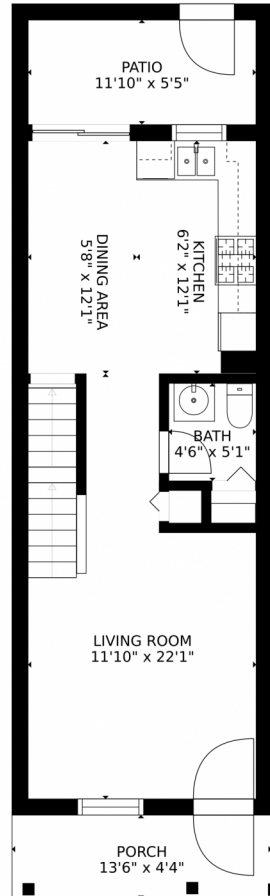

15815 East 13th Place, Aurora, CO 80011 – Lower Level

SIZES AND DIMENSIONS ARE APPROXIMATE, ACTUAL MAY VARY.

Disclaimer: Sizes and Dimensions are Approximate, Actual May Vary.

**Taylor Haas**

303-665-7368

taylorh@coloradorpm.com

<https://www.coloradorpm.com/available-rental-properties-denver>

Scan code  
for more  
property  
details

15815 East 13th Place, Aurora, CO 80011 – Main

SIZES AND DIMENSIONS ARE APPROXIMATE, ACTUAL MAY VARY.

Disclaimer: Sizes and Dimensions are Approximate, Actual May Vary.

**Taylor Haas**  
303-665-7368  
taylorh@coloradorpm.com  
<https://www.coloradorpm.com/available-rental-properties-denver>

SIZES AND DIMENSIONS ARE APPROXIMATE, ACTUAL MAY VARY.