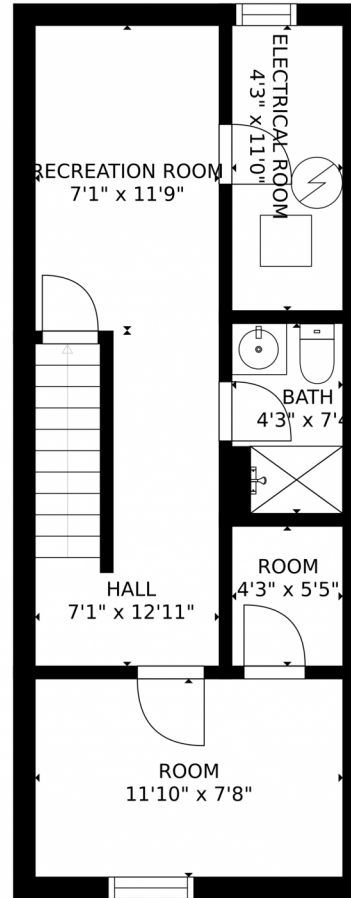

SIZES AND DIMENSIONS ARE APPROXIMATE, ACTUAL MAY VARY.

Disclaimer: Sizes and Dimensions are Approximate, Actual May Vary.

**Taylor Haas**  
303-665-7368  
taylorh@coloradorpm.com  
<https://www.coloradorpm.com/available-rental-properties-denver>

15815 East 13th Place, Aurora, CO 80011 – Lower Level

SIZES AND DIMENSIONS ARE APPROXIMATE, ACTUAL MAY VARY.

Disclaimer: Sizes and Dimensions are Approximate, Actual May Vary.

**Taylor Haas**

303-665-7368