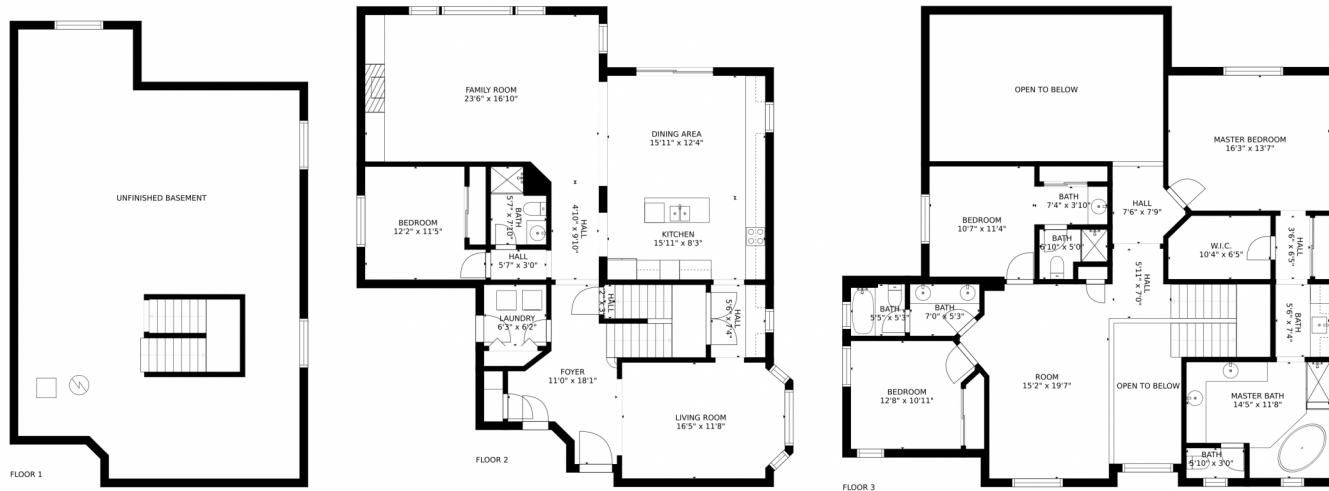

Single Family

2950 SQFT

Taylor Haas

303-665-7368

taylorh@coloradorpm.com

<https://www.coloradorpm.com/available-rental-properties-denver>

Scan code
for more
property
details

12211 South Grass River Trail, Parker, CO 80134 – All Levels

SIZES AND DIMENSIONS ARE APPROXIMATE, ACTUAL MAY VARY.

Disclaimer: Sizes and Dimensions are Approximate, Actual May Vary.

Taylor Haas
303-665-7368
taylorh@coloradorpm.com
<https://www.coloradorpm.com/available-rental-properties-denver>