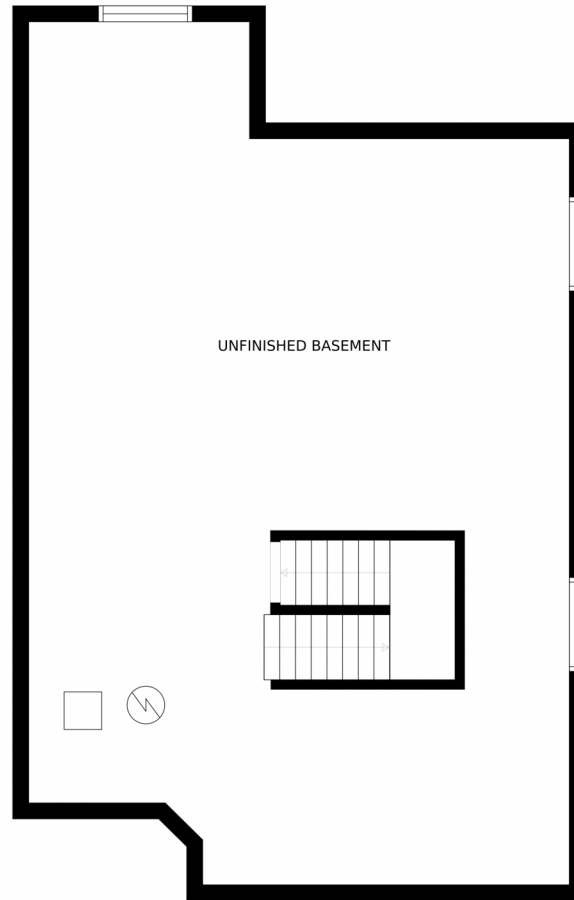

Scan code
for more
property
details

SIZES AND DIMENSIONS ARE APPROXIMATE, ACTUAL MAY VARY.

Disclaimer: Sizes and Dimensions are Approximate, Actual May Vary.

Taylor Haas
303-665-7368
taylorh@coloradorpm.com
<https://www.coloradorpm.com/available-rental-properties-denver>