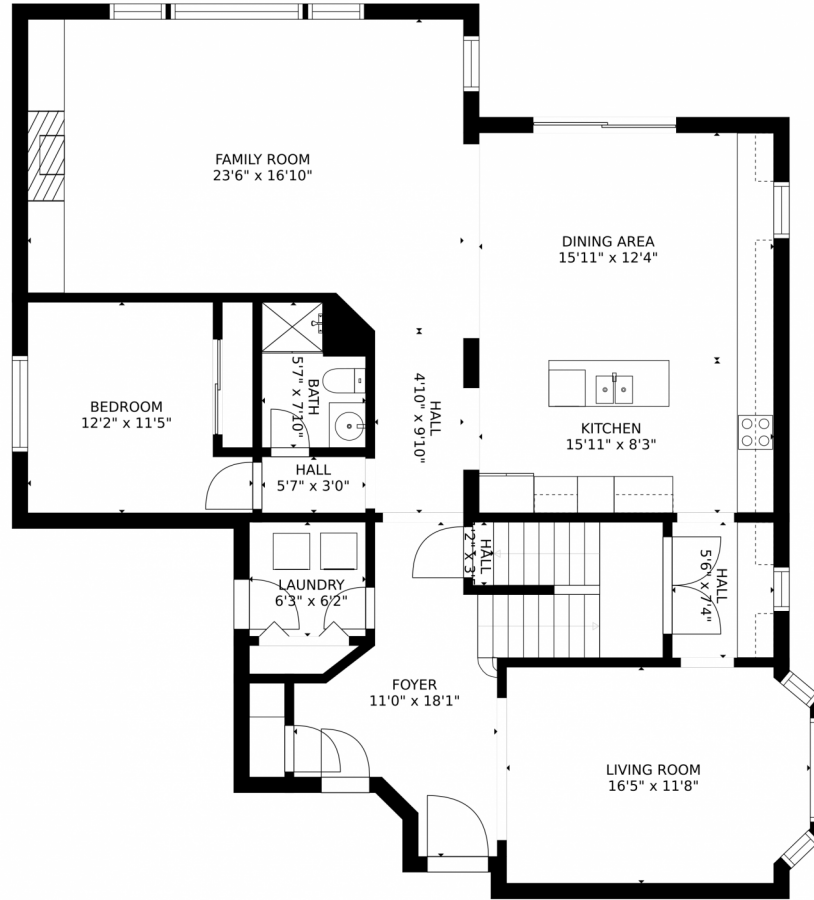

Scan code
for more
property
details

SIZES AND DIMENSIONS ARE APPROXIMATE, ACTUAL MAY VARY.

Disclaimer: Sizes and Dimensions are Approximate, Actual May Vary.

Taylor Haas
303-665-7368
taylorh@coloradorpm.com
<https://www.coloradorpm.com/available-rental-properties-denver>

12211 South Grass River Trail, Parker, CO 80134 – Main

SIZES AND DIMENSIONS ARE APPROXIMATE, ACTUAL MAY VARY.

Disclaimer: Sizes and Dimensions are Approximate, Actual May Vary.

Taylor Haas

303-665-7368

taylorh@coloradorpm.com