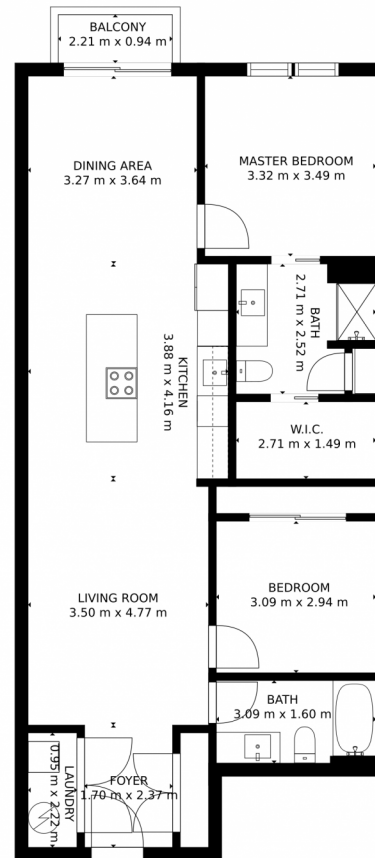

3500 South Corona Street #408, Englewood, CO 80113 – Main

Estimated areas

GLA FLOOR 1: 107 sq. m, excluded 2 sq. m
Total GLA 107 sq. m, total scanned area 109 sq. m

Disclaimer: Sizes and Dimensions are Approximate, Actual May Vary.

Taylor Haas
303-665-7368
taylorh@coloradorpm.com
<https://www.coloradorpm.com/available-rental-properties-denv>

Scan code
for more
property
details