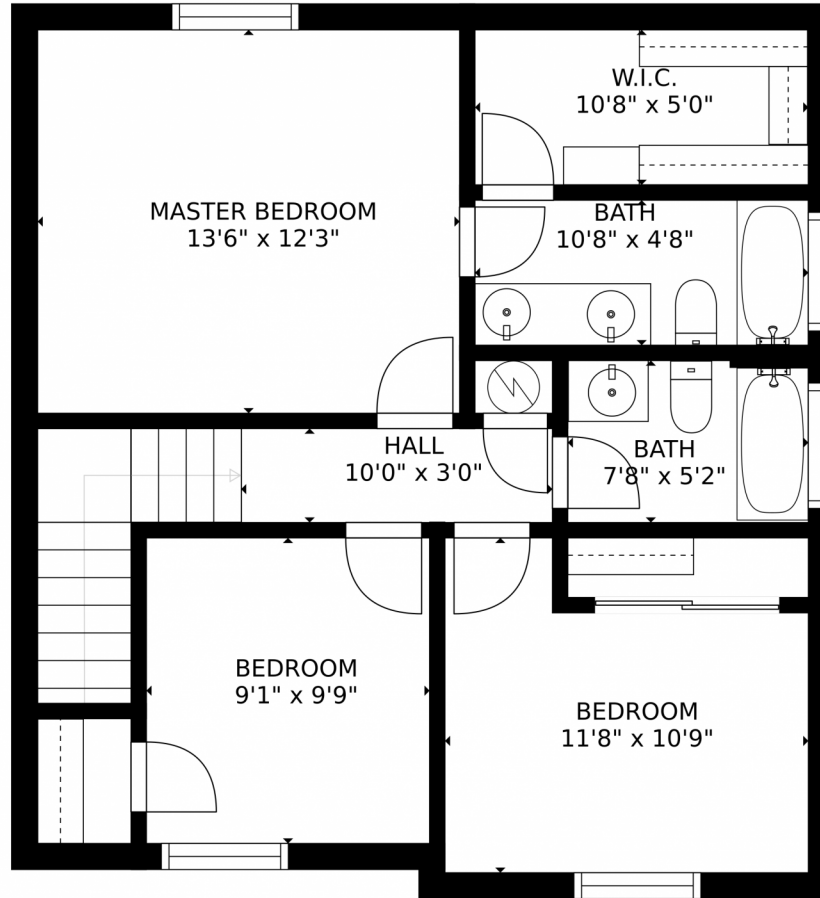

SIZES AND DIMENSIONS ARE APPROXIMATE, ACTUAL MAY VARY.

Disclaimer: Sizes and Dimensions are Approximate, Actual May Vary.

Taylor Haas
303-665-7368
taylorh@coloradorpm.com
<https://www.coloradorpm.com/available-rental-properties-denver>