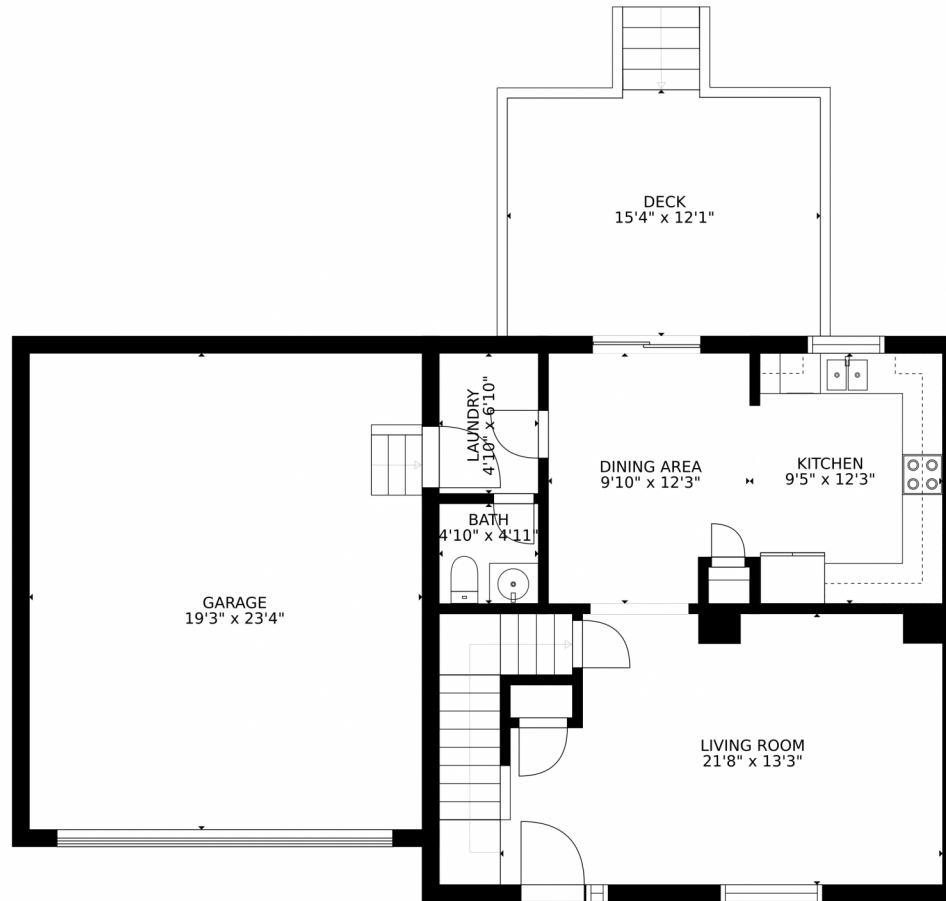

 Single Family

 1365 SQFT

 3 Beds

 3 Baths

Taylor Haas
303-665-7368
taylorh@coloradorpm.com
<https://www.coloradorpm.com/available-rental-properties-denver>

SIZES AND DIMENSIONS ARE APPROXIMATE, ACTUAL MAY VARY.