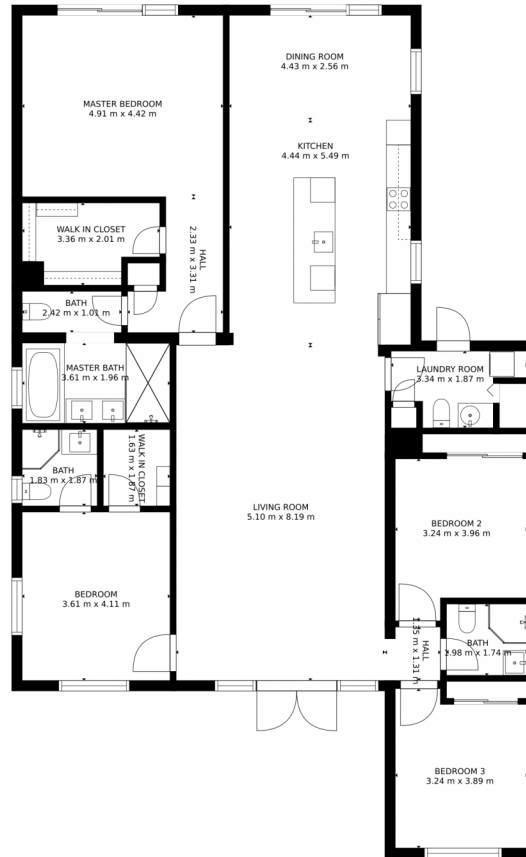

Estimated areas

GLA FLOOR 1: 207 sq. m, excluded 0 sq. m
Total GLA 207 sq. m, total scanned area 207 sq. m

Disclaimer: Sizes and Dimensions are Approximate, Actual May Vary.