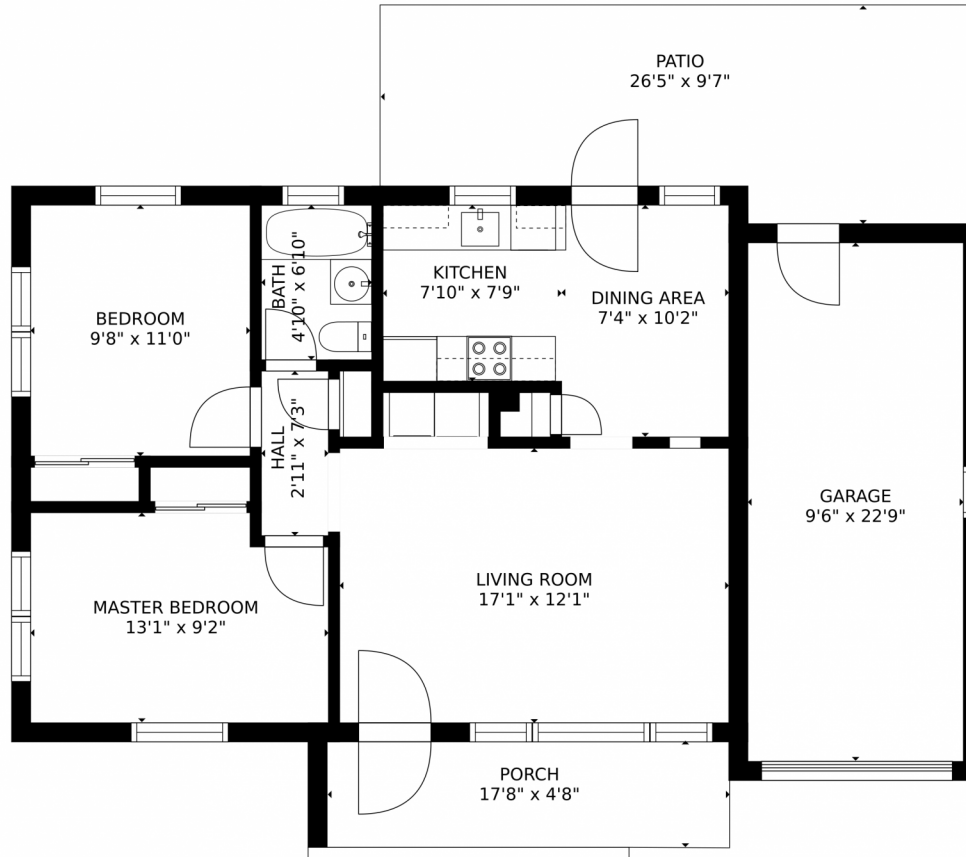

Estimated areas
GLA FLOOR 1: 790 sq. ft, excluded 563 sq. ft
Total GLA 790 sq. ft, total scanned area 1353 sq. ft

Disclaimer: Sizes and Dimensions are Approximate, Actual May Vary.

Taylor Haas
303-665-7368
taylorh@coloradorpm.com
<https://www.coloradorpm.com/available-rental-properties-denver>