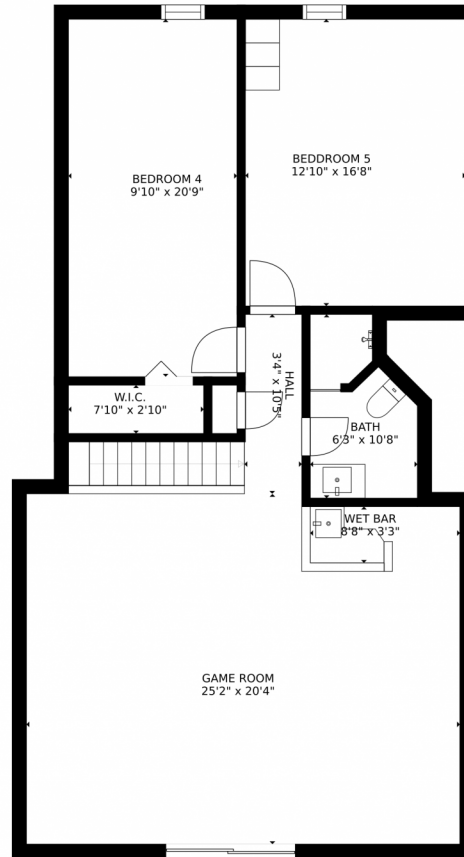

1020 North 13th Terrace, Hollywood, FL 33019 – Second Floor

Estimated areas

GLA FLOOR 1: 1822 sq. ft, excluded 0 sq. ft
GLA FLOOR 2: 931 sq. ft, excluded 307 sq. ft
Total GLA 2753 sq. ft, total scanned area 3060 sq. ft

Disclaimer: Sizes and Dimensions are Approximate, Actual May Vary.