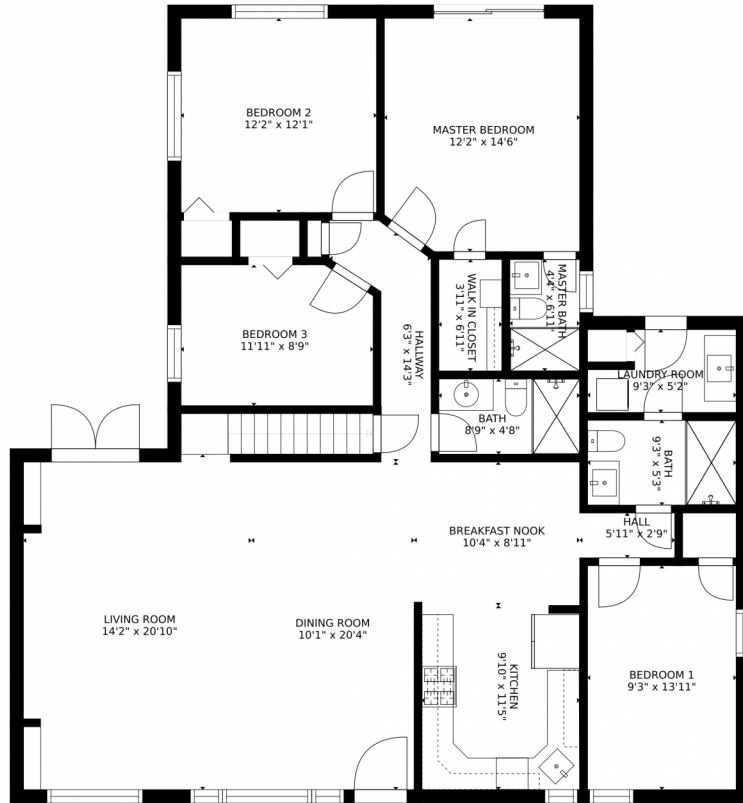

1020 North 13th Terrace, Hollywood, FL 33019 – All Floors

FLOOR 1