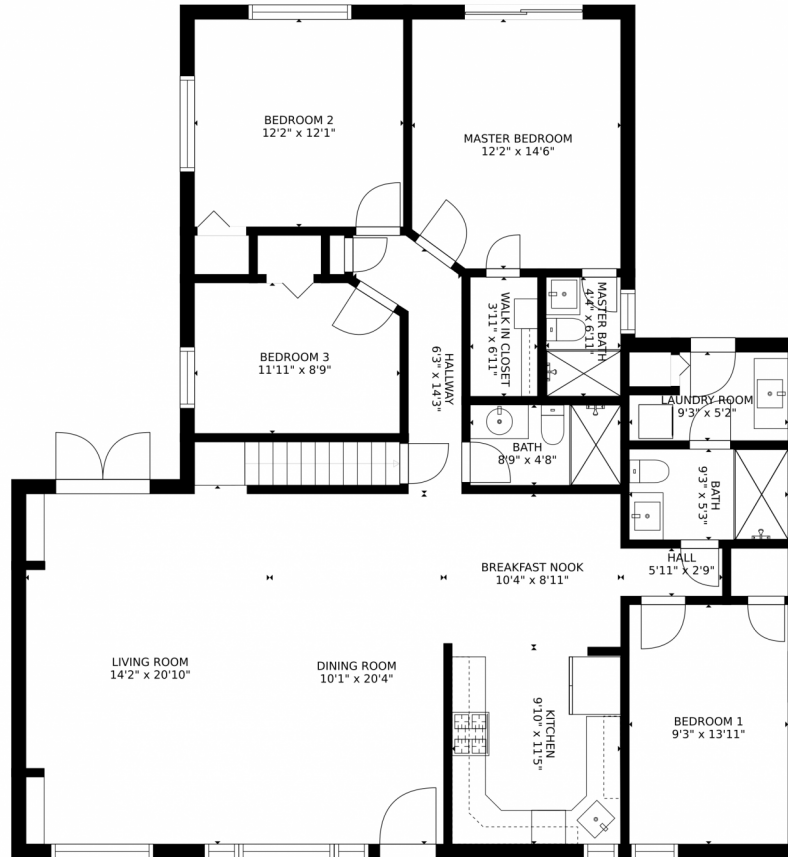

1020 North 13th Terrace, Hollywood, FL 33019 – First Floor

Estimated areas

GLA FLOOR 1: 1822 sq. ft, excluded 0 sq. ft
GLA FLOOR 2: 931 sq. ft, excluded 307 sq. ft
Total GLA 2753 sq. ft, total scanned area 3060 sq. ft

Disclaimer: Sizes and Dimensions are Approximate, Actual May Vary.

Hollywood Vacation Rentals
786-203-8816
718managementgroup@gmail.com