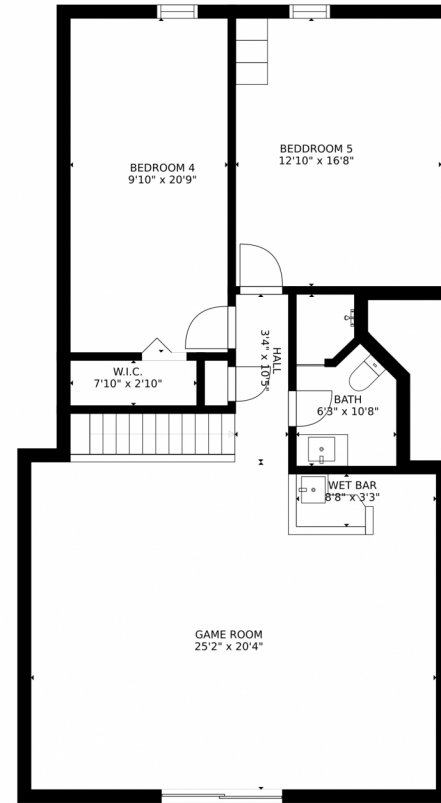

FLOOR 2

Estimated areas

GLA FLOOR 1: 1822 sq. ft, excluded 0 sq. ft
GLA FLOOR 2: 931 sq. ft, excluded 307 sq. ft
Total GLA 2753 sq. ft, total scanned area 3060 sq. ft

Disclaimer: Sizes and Dimensions are Approximate, Actual May Vary.