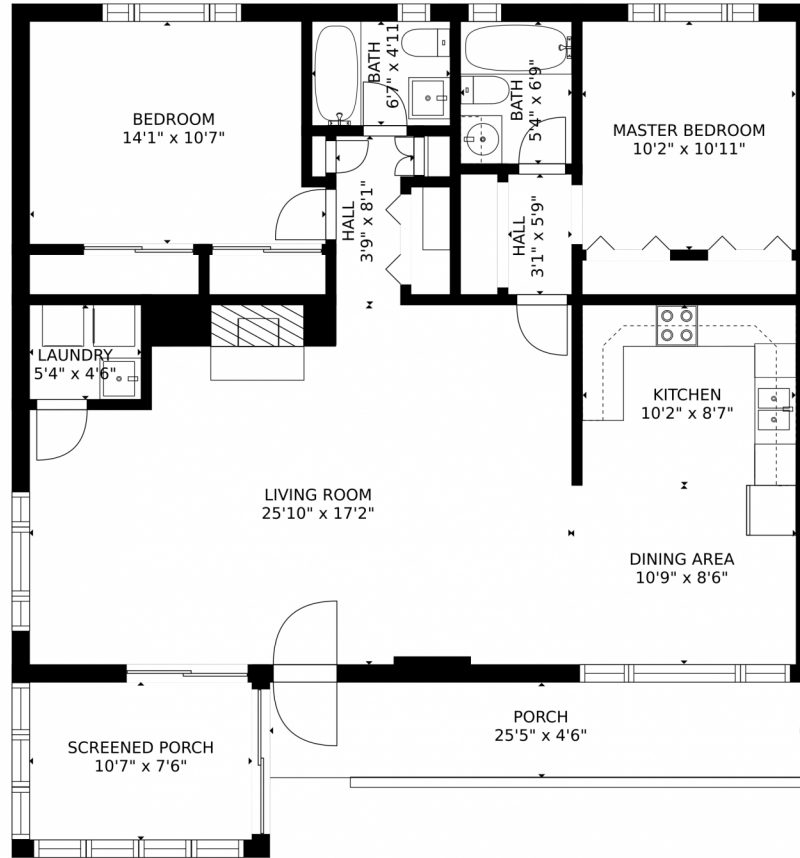

Estimated areas
GLA FLOOR 1: 1233 sq. ft, excluded 198 sq. ft
Total GLA 1233 sq. ft, total scanned area 1431 sq. ft

Disclaimer: Sizes and Dimensions are Approximate, Actual May Vary.

Taylor Haas
303-665-7368
taylorh@coloradorpm.com
<https://www.coloradorpm.com/available-rental-properties-denver>

Scan code
for more
property
details