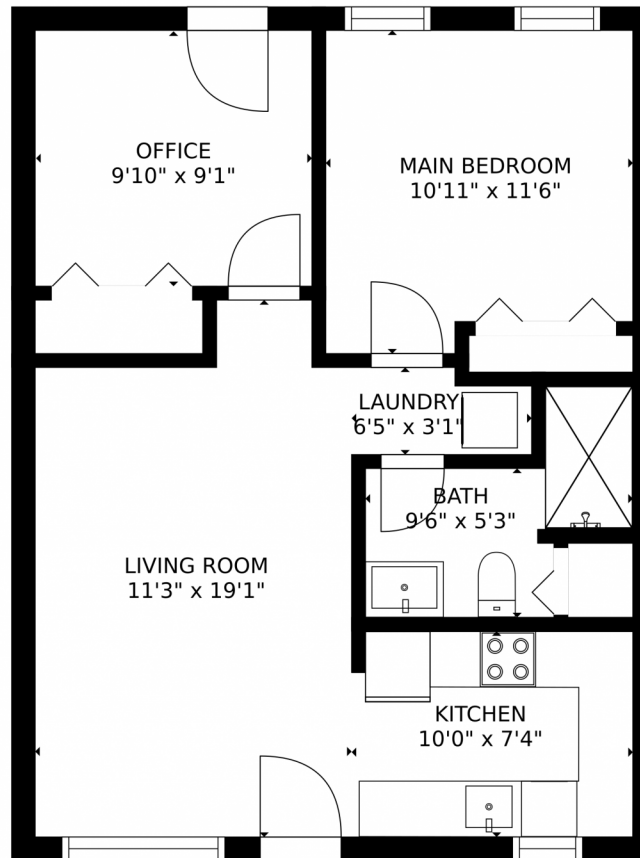

 Single Family

 690 SQFT

 1 Bed

 1 Baths

 0.3 Acre

Annette Avery
720-990-3773
annette@newagere.com

Scan code
for more
property
details

3800 South Broadway #J or #M, Englewood, CO 80113 – Main

Estimated areas
GLA FLOOR 1: 694 sq. ft, excluded 0 sq. ft
Total GLA 694 sq. ft, total scanned area 694 sq. ft
SIZES AND DIMENSIONS ARE APPROXIMATE, ACTUAL MAY VARY.

Disclaimer: Sizes and Dimensions are Approximate, Actual May Vary.