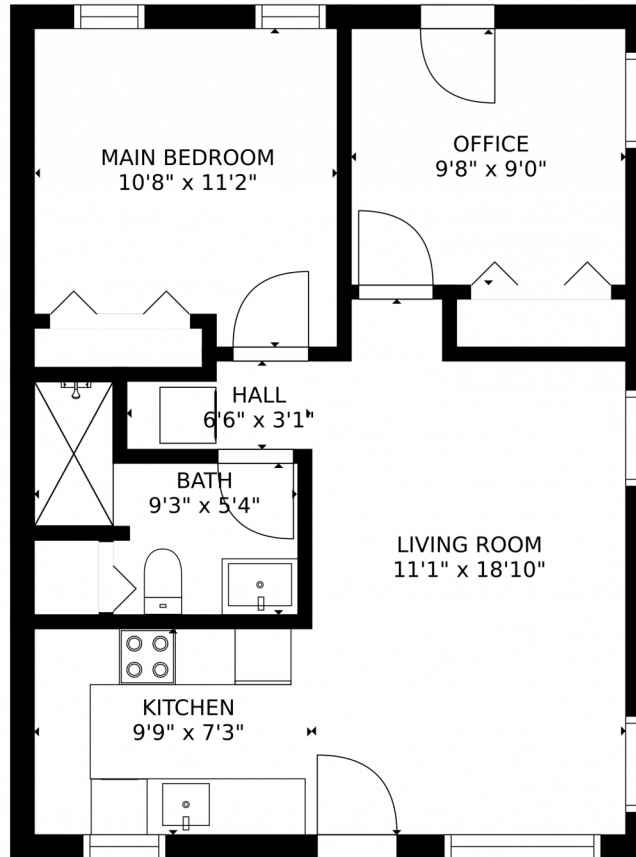

 Single Family

 690 SQFT

 1 Bed

 1 Baths

 0.3 Acre

**Annette Avery**  
720-990-3773  
annette@newagere.com

Scan code  
for more  
property  
details

Estimated areas  
GLA FLOOR 1: 675 sq. ft, excluded 0 sq. ft  
Total GLA 675 sq. ft, total scanned area 675 sq. ft  
SIZES AND DIMENSIONS ARE APPROXIMATE, ACTUAL MAY VARY.

Disclaimer: Sizes and Dimensions are Approximate, Actual May Vary.

**Annette Avery**  
720-990-3773  
annette@newagere.com