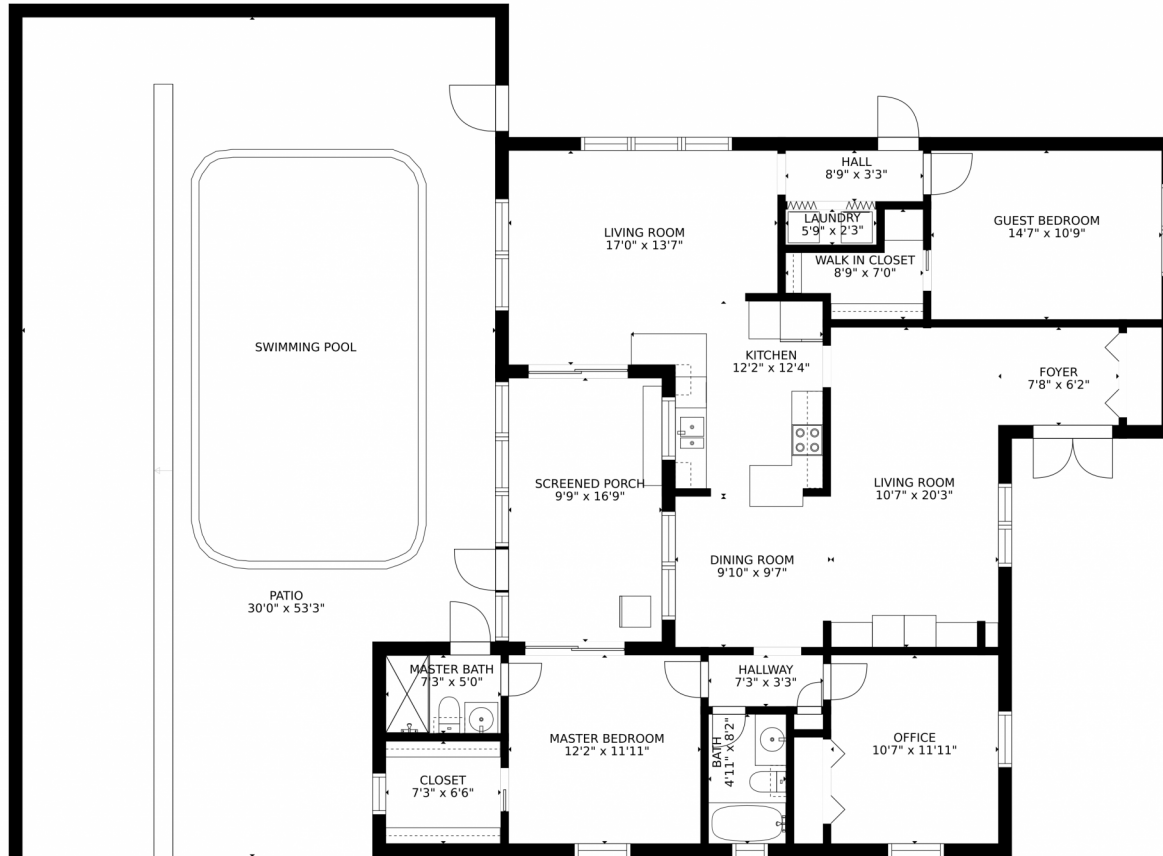

Estimated areas
GLA FLOOR 1: 1617 sq. ft, excluded 2441 sq. ft
Total GLA 1617 sq. ft, total scanned area 4058 sq. ft

Disclaimer: Sizes and Dimensions are Approximate, Actual May Vary.

Rachael Barach
954-815-1418
rachael@rachaelbarach.com
<https://www.therachaelbarachgroup.com/>

Scan code
for more
property
details