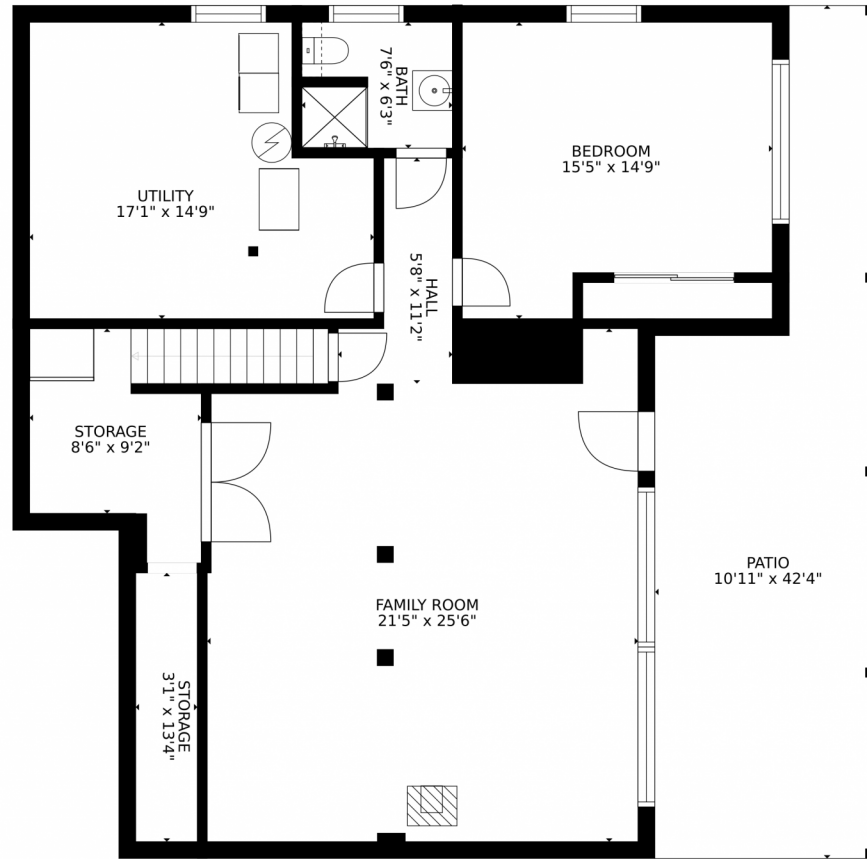

394 Colorow Road, Golden, CO 80401 – Lower Level

Estimated areas

Disclaimer: Sizes and Dimensions are Approximate, Actual May Vary.

Peg Schroeder
303-885-4404
peg@tuppersteam.com

Scan code
for more
property
details