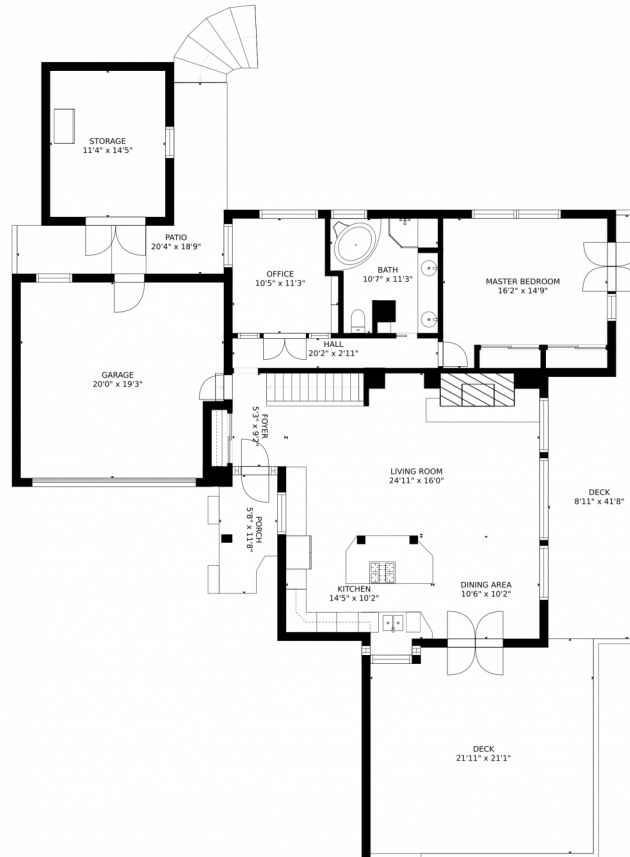

Estimated areas

Disclaimer: Sizes and Dimensions are Approximate, Actual May Vary.

Peg Schroeder
303-885-4404
peg@tuppersteam.com