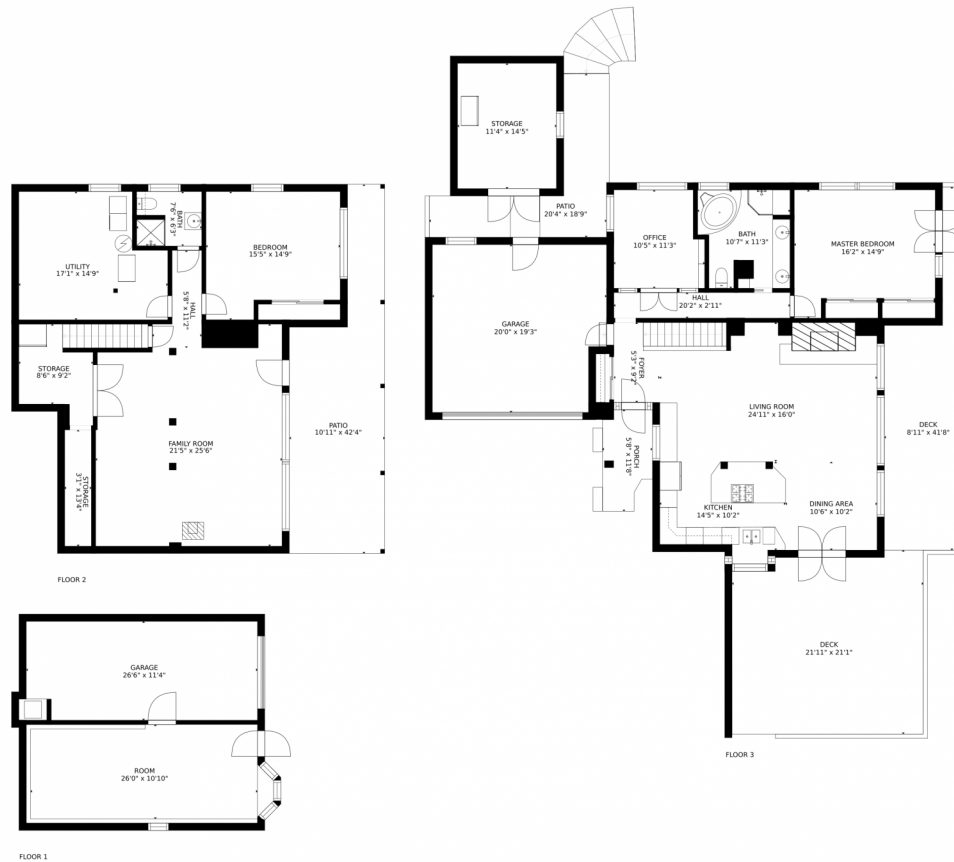

394 Colorow Road, Golden, CO 80401 – All Levels

Estimated areas

Disclaimer: Sizes and Dimensions are Approximate, Actual May Vary.

Peg Schroeder
303-885-4404
peg@tuppersteam.com

Scan code
for more
property
details