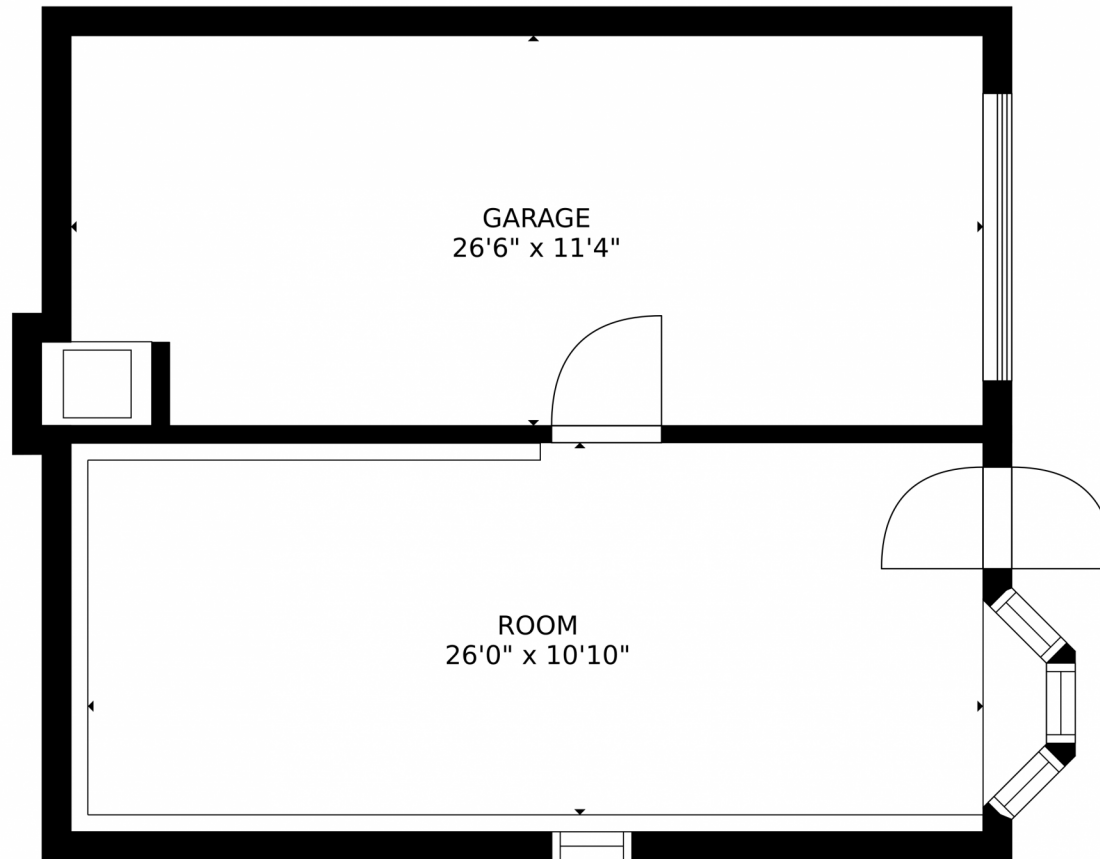

Estimated areas

SIZES AND DIMENSIONS ARE APPROXIMATE, ACTUAL MAY VARY.

Disclaimer: Sizes and Dimensions are Approximate, Actual May Vary.

Peg Schroeder
303-885-4404
peg@tuppersteam.com

Scan code
for more
property
details