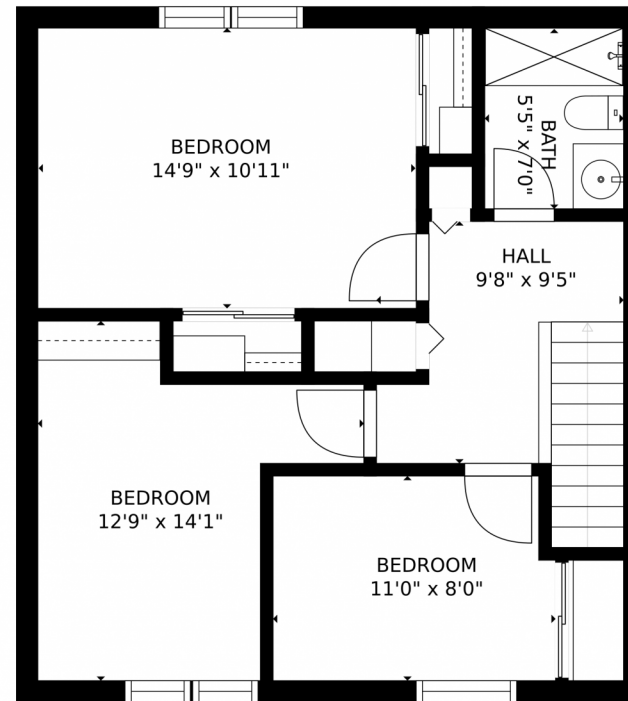

FLOOR 2

Estimated areas

GLA FLOOR 1: 666 sq. ft, excluded 0 sq. ft
GLA FLOOR 2: 666 sq. ft, excluded 0 sq. ft
Total GLA 1332 sq. ft, total scanned area 1332 sq. ft

Disclaimer: Sizes and Dimensions are Approximate, Actual May Vary.

Mary Comas
954-304-3264
marylcomas@gmail.com
<http://www.millionuphomes.com>