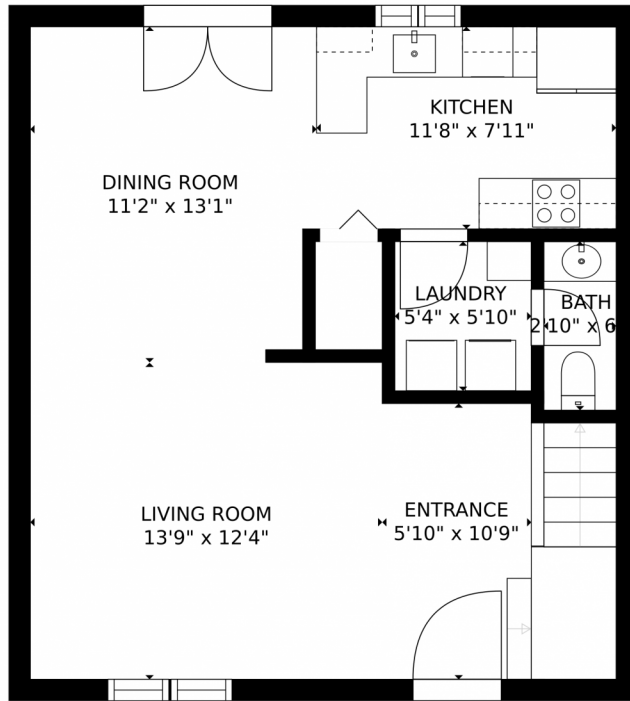

FLOOR 1

FLOOR 2

Estimated areas

GLA FLOOR 1: 666 sq. ft, excluded 0 sq. ft
GLA FLOOR 2: 666 sq. ft, excluded 0 sq. ft
Total GLA 1332 sq. ft, total scanned area 1332 sq. ft

Disclaimer: Sizes and Dimensions are Approximate, Actual May Vary.

Mary Comas
954-304-3264
marylcomas@gmail.com
<http://www.millionuphomes.com>

Scan code
for more
property
details