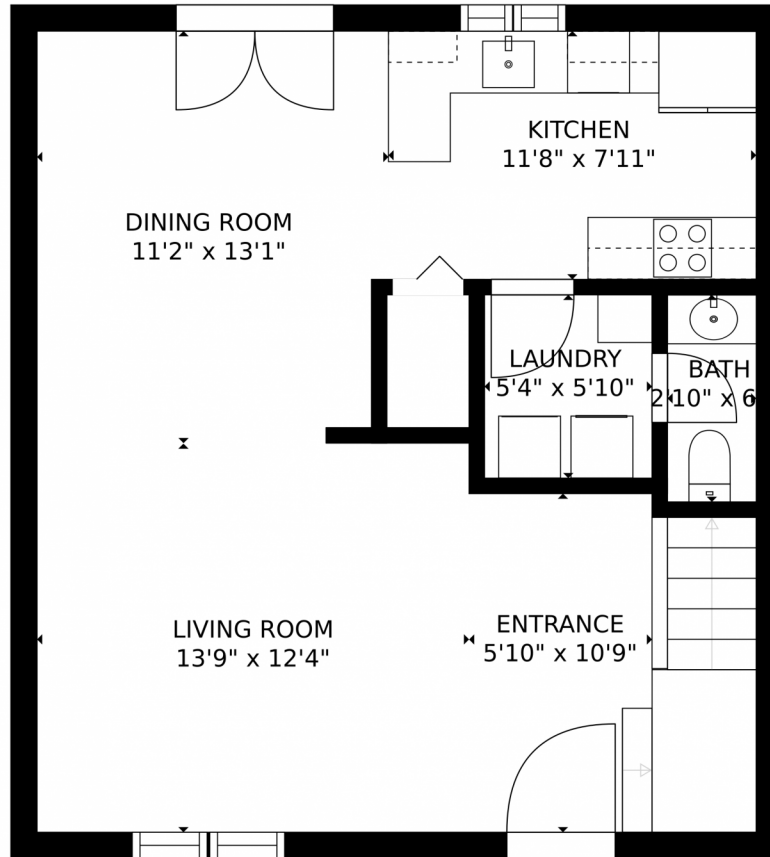

Estimated areas

GLA FLOOR 1: 666 sq. ft, excluded 0 sq. ft
GLA FLOOR 2: 666 sq. ft, excluded 0 sq. ft
Total GLA 1332 sq. ft, total scanned area 1332 sq. ft

Disclaimer: Sizes and Dimensions are Approximate, Actual May Vary.

Mary Comas
954-304-3264
marylcomas@gmail.com
<http://www.millionuphomes.com>