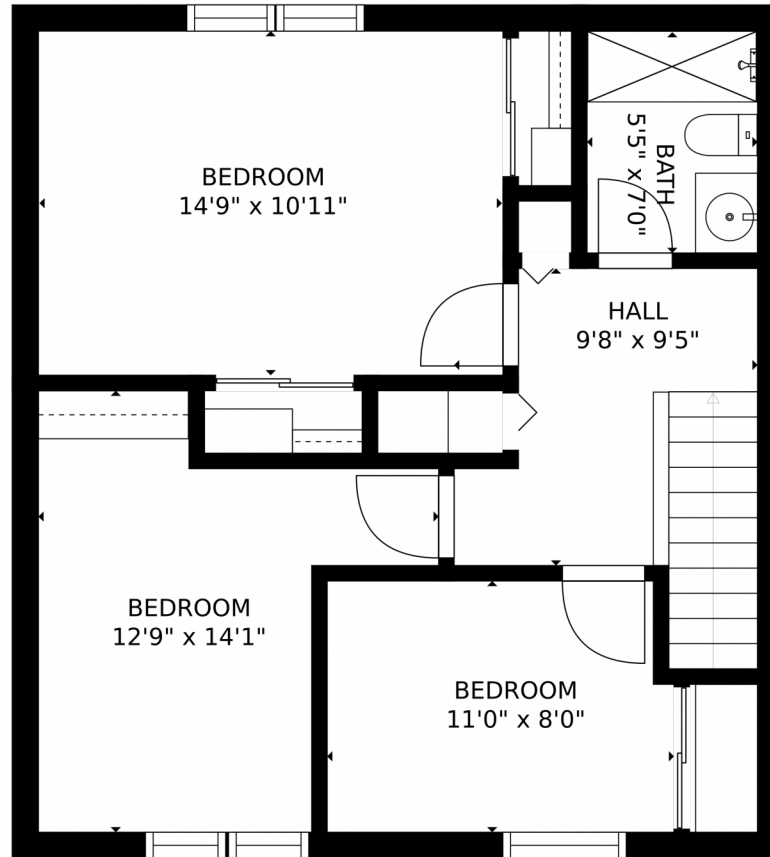

Estimated areas

GLA FLOOR 1: 666 sq. ft, excluded 0 sq. ft
GLA FLOOR 2: 666 sq. ft, excluded 0 sq. ft
Total GLA 1332 sq. ft, total scanned area 1332 sq. ft

SIZES AND DIMENSIONS ARE APPROXIMATE, ACTUAL MAY VARY.

Disclaimer: Sizes and Dimensions are Approximate, Actual May Vary.

Mary Comas
954-304-3264
marylcomas@gmail.com
<http://www.millionuphomes.com>

Scan code
for more
property
details

Estimated areas

GLA FLOOR 1: 666 sq. ft, excluded 0 sq. ft
GLA FLOOR 2: 666 sq. ft, excluded 0 sq. ft
Total GLA 1332 sq. ft, total scanned area 1332 sq. ft

SIZES AND DIMENSIONS ARE APPROXIMATE, ACTUAL MAY VARY.

Disclaimer: Sizes and Dimensions are Approximate, Actual May Vary.

Mary Comas
954-304-3264
marylcomas@gmail.com
<http://www.millionuphomes.com>

2321, Coral Springs, FL 33065 – Second Floor