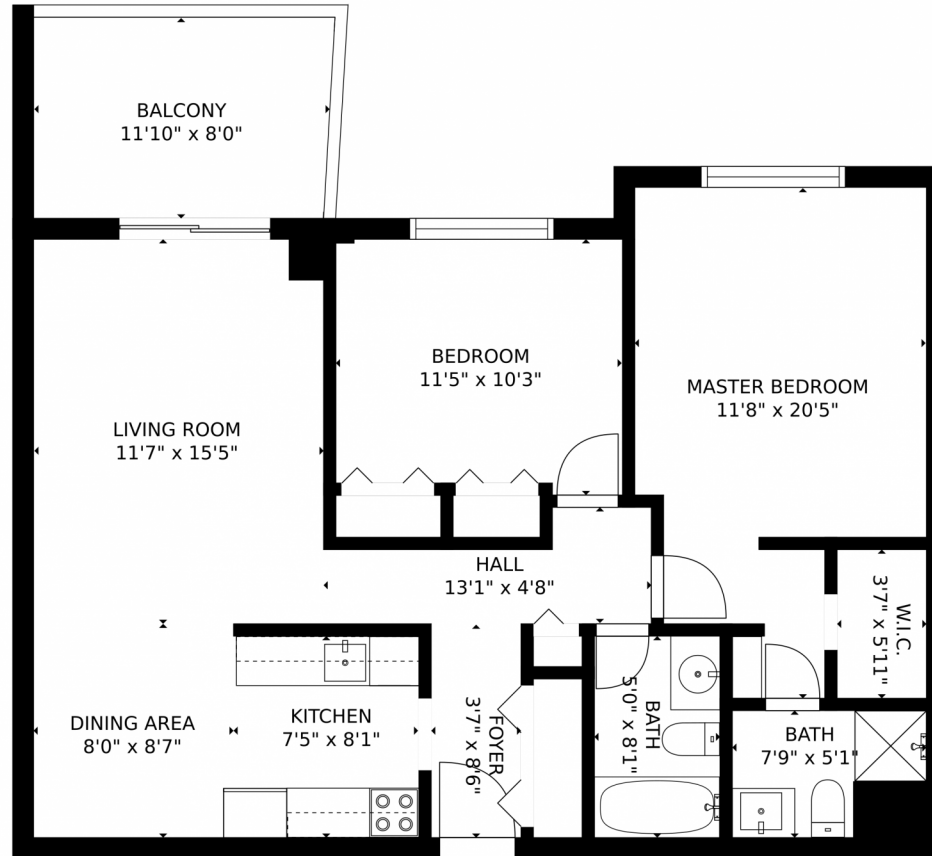

Estimated areas
GLA FLOOR 1: 985 sq. ft, excluded 95 sq. ft
Total GLA 985 sq. ft, total scanned area 1080 sq. ft

Disclaimer: Sizes and Dimensions are Approximate, Actual May Vary.

Taylor Haas
303-665-7368
taylorh@coloradorpm.com
<https://www.coloradorpm.com/available-rental-properties-denver>

Scan code
for more
property
details