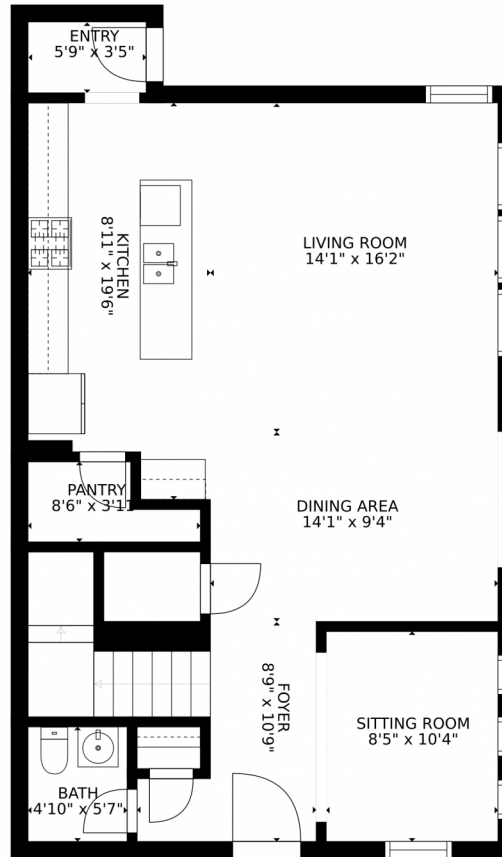

Estimated areas

GLA FLOOR 1: 967 sq. ft, excluded 0 sq. ft
GLA FLOOR 2: 1148 sq. ft, excluded 0 sq. ft
Total GLA 2115 sq. ft, total scanned area 2115 sq. ft

Disclaimer: Sizes and Dimensions are Approximate, Actual May Vary.