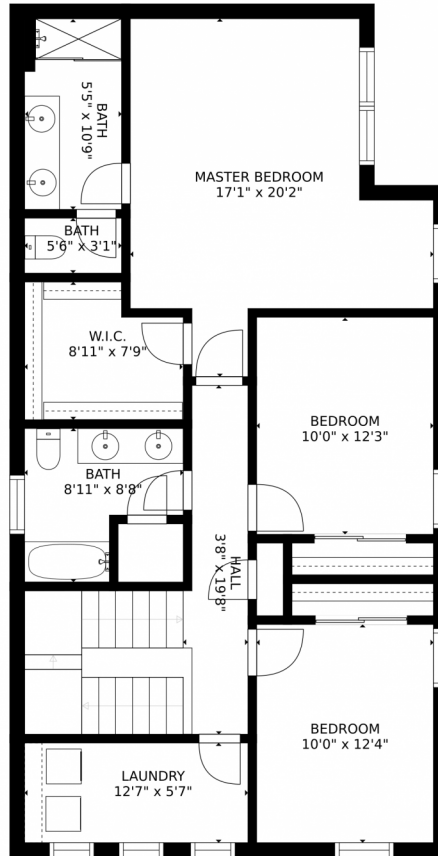

18373 East Arizona Place, Aurora, CO 80017 – Second Level

Estimated areas

GLA FLOOR 1: 967 sq. ft, excluded 0 sq. ft
GLA FLOOR 2: 1148 sq. ft, excluded 0 sq. ft
Total GLA 2115 sq. ft, total scanned area 2115 sq. ft

Disclaimer: Sizes and Dimensions are Approximate, Actual May Vary.

Jonathan Montgomery
301-442-0788
jon.montgomery@comcast.net