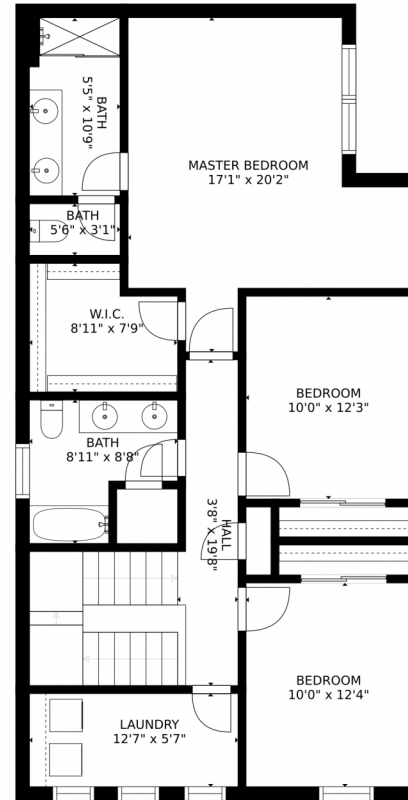

FLOOR 2

Estimated areas

GLA FLOOR 1: 967 sq. ft, excluded 0 sq. ft
GLA FLOOR 2: 1148 sq. ft, excluded 0 sq. ft
Total GLA 2115 sq. ft, total scanned area 2115 sq. ft

Disclaimer: Sizes and Dimensions are Approximate, Actual May Vary.

Jonathan Montgomery
301-442-0788
jon.montgomery@comcast.net