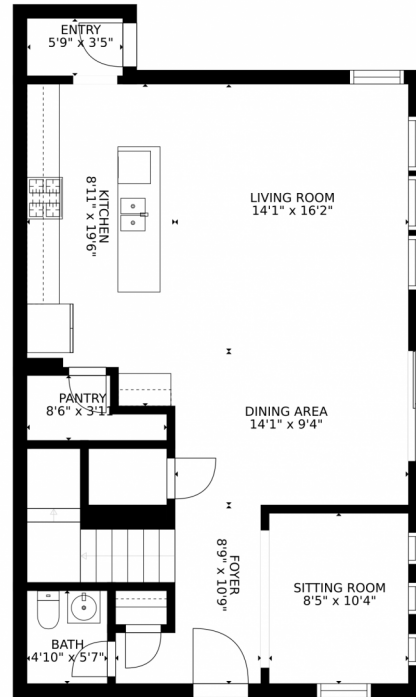

18373 East Arizona Place, Aurora, CO 80017 – All Levels

FLOOR 1