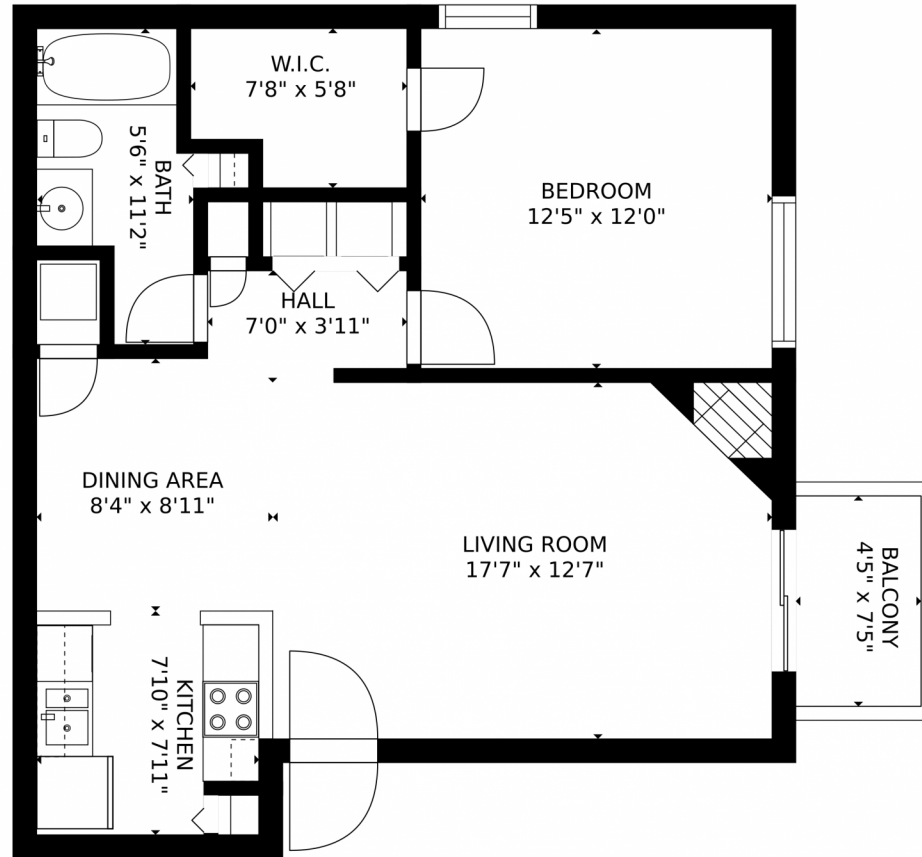

Estimated areas
GLA FLOOR 1: 771 sq. ft, excluded 33 sq. ft
Total GLA 771 sq. ft, total scanned area 804 sq. ft

Disclaimer: Sizes and Dimensions are Approximate, Actual May Vary.

Taylor Haas
303-665-7368
taylorh@coloradorpm.com
<https://www.coloradorpm.com/available-rental-properties-denver>