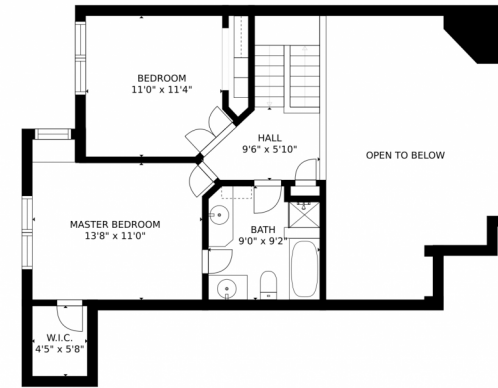

5829 West Atlantic Place #102, Lakewood, CO 80227 – All Levels

Estimated areas

Disclaimer: Sizes and Dimensions are Approximate, Actual May Vary.

Taylor Haas

303-665-7368

taylorh@coloradorpm.com

<https://www.coloradorpm.com/available-rental-properties-denver>

Scan code
for more
property
details