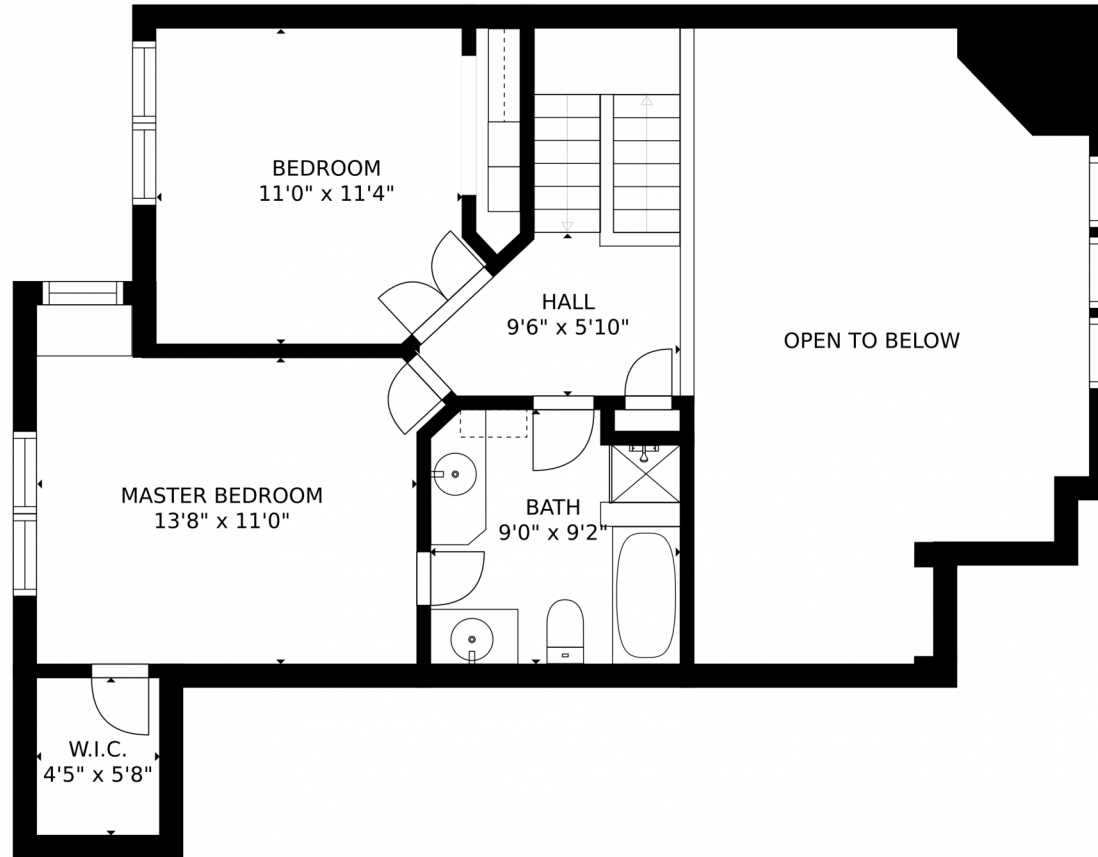

5829 West Atlantic Place #102, Lakewood, CO 80227 – Upper Level

Estimated areas

Disclaimer: Sizes and Dimensions are Approximate, Actual May Vary.

Taylor Haas

303-665-7368

taylorh@coloradorpm.com

<https://www.coloradorpm.com/available-rental-properties-denver>

Scan code
for more
property
details