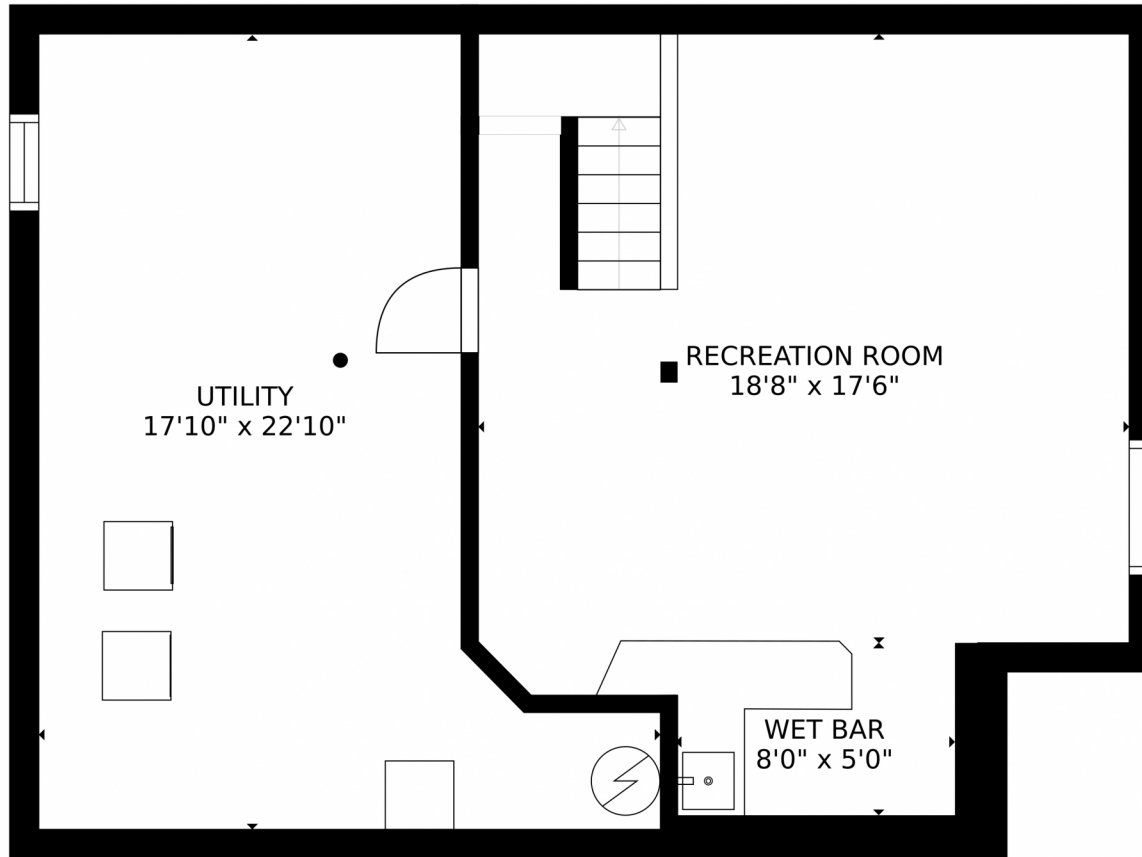

5829 West Atlantic Place #102, Lakewood, CO 80227 – Lower Level

Estimated areas

Disclaimer: Sizes and Dimensions are Approximate, Actual May Vary.

Taylor Haas

303-665-7368

taylorh@coloradorpm.com

<https://www.coloradorpm.com/available-rental-properties-denver>

Scan code
for more
property
details