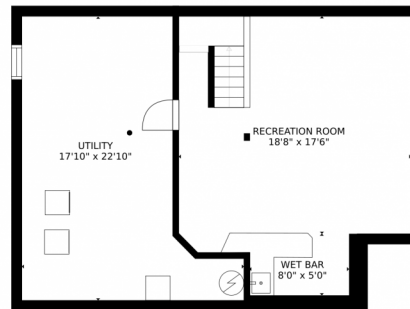

5829 West Atlantic Place #102, Lakewood, CO 80227 – All Levels

Estimated areas

Disclaimer: Sizes and Dimensions are Approximate, Actual May Vary.

Taylor Haas

303-665-7368

taylorh@coloradorpm.com

<https://www.coloradorpm.com/available-rental-properties-denver>

Scan code
for more
property
details