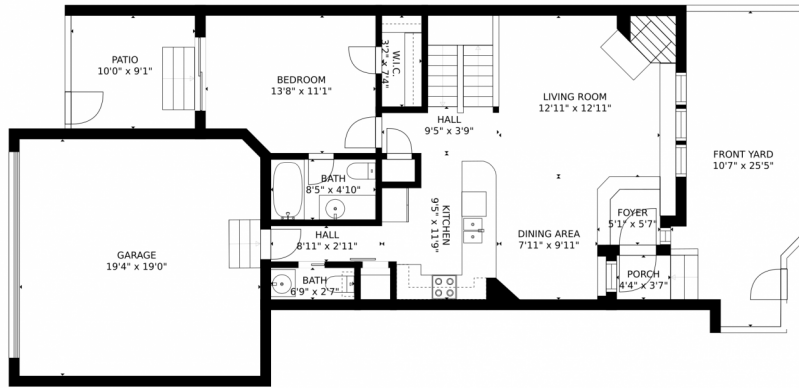

5829 West Atlantic Place #102, Lakewood, CO 80227 – All Levels

Estimated areas

Disclaimer: Sizes and Dimensions are Approximate, Actual May Vary.

Taylor Haas

303-665-7368

taylorh@coloradorpm.com

<https://www.coloradorpm.com/available-rental-properties-denver>

Scan code
for more
property
details