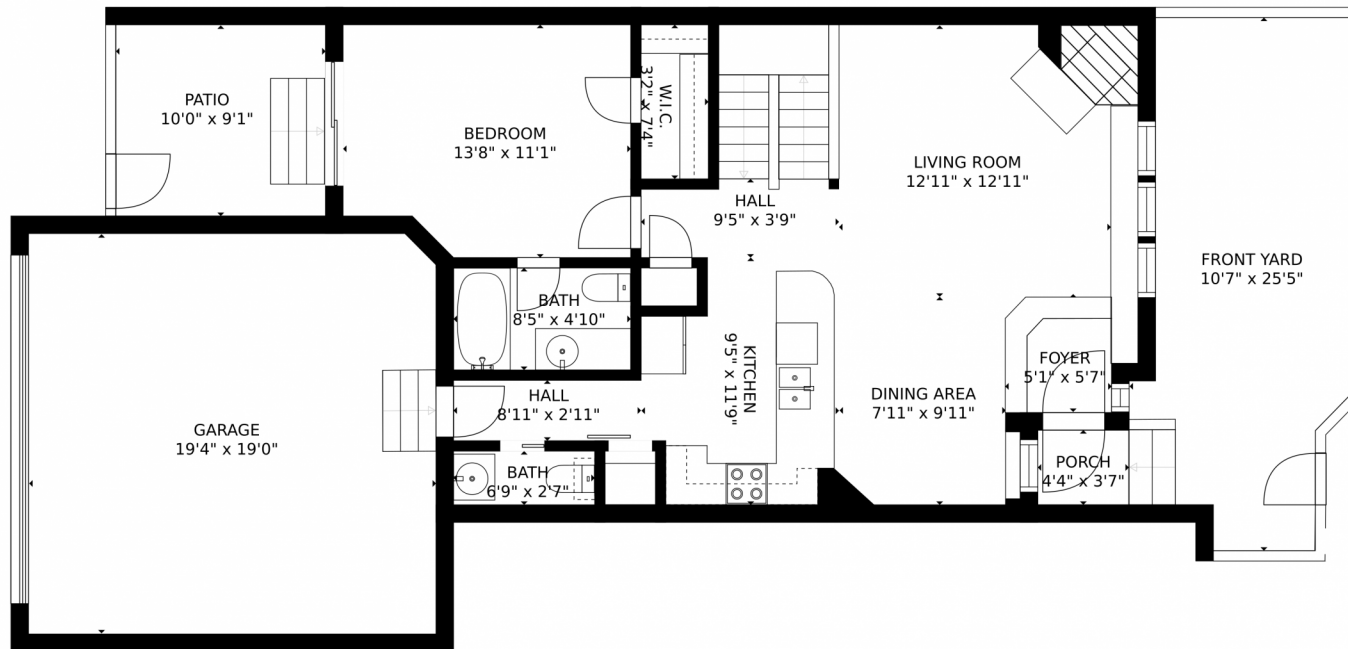

5829 West Atlantic Place #102, Lakewood, CO 80227 – Main Level

Estimated areas

Disclaimer: Sizes and Dimensions are Approximate, Actual May Vary.

Taylor Haas

303-665-7368

taylorh@coloradorpm.com

<https://www.coloradorpm.com/available-rental-properties-denver>

Scan code
for more
property
details