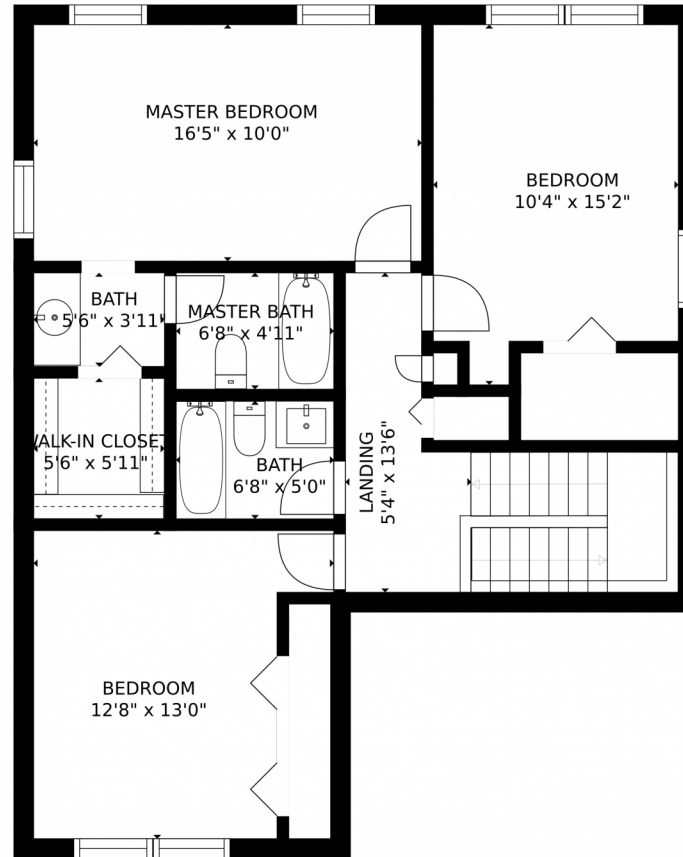

4715 Northwest 113th Terrace, Sunrise, FL 33323 – Second Floor

Estimated areas

GLA FLOOR 1: 1040 sq. ft, excluded 2757 sq. ft
GLA FLOOR 2: 888 sq. ft, excluded 0 sq. ft
Total GLA 1928 sq. ft, total scanned area 4685 sq. ft

Disclaimer: Sizes and Dimensions are Approximate, Actual May Vary.

Alicia Raskiewicz
954-901-1591
m.alicia120@gmail.com