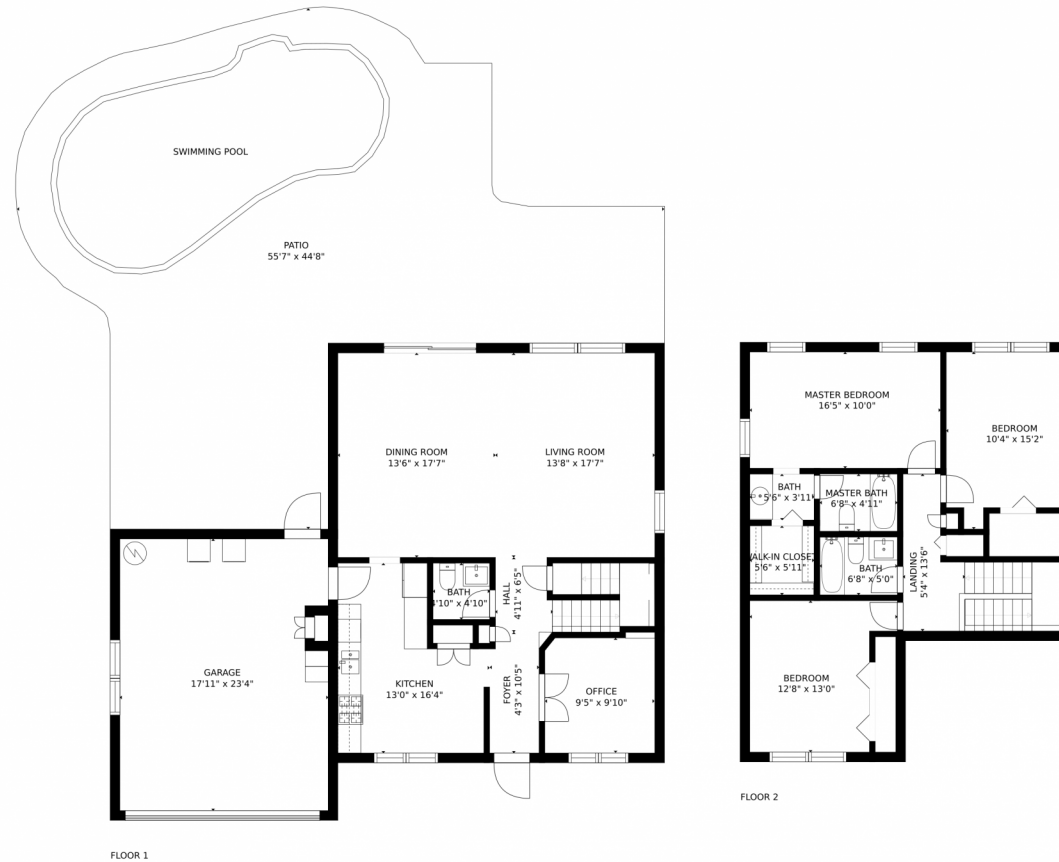

4715 Northwest 113th Terrace, Sunrise, FL 33323 – All Floors

Estimated areas

GLA FLOOR 1: 1040 sq. ft, excluded 2757 sq. ft
GLA FLOOR 2: 888 sq. ft, excluded 0 sq. ft
Total GLA 1928 sq. ft, total scanned area 4685 sq. ft

Disclaimer: Sizes and Dimensions are Approximate, Actual May Vary.

Alicia Raskiewicz
954-901-1591
m.alicia120@gmail.com