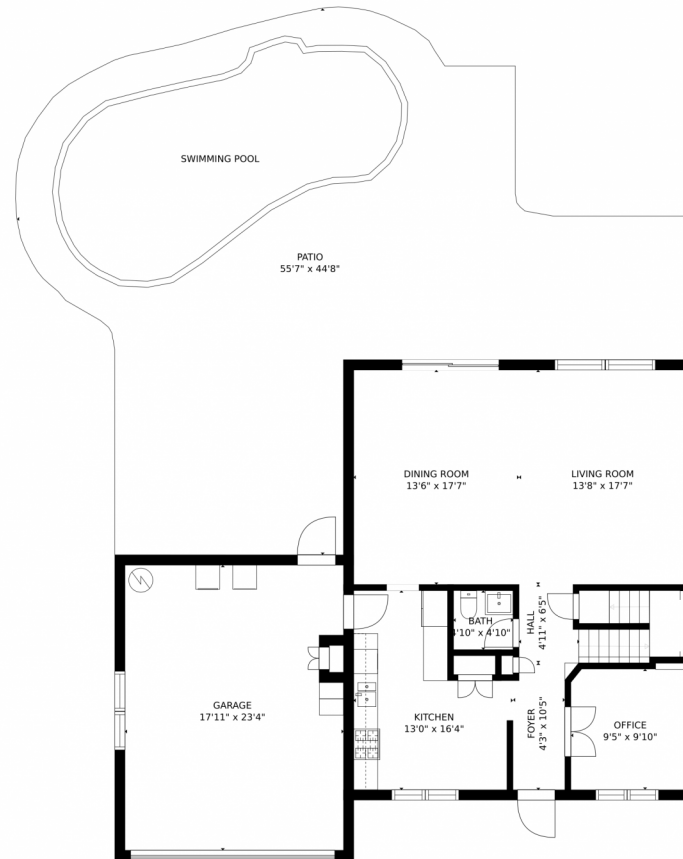

4715 Northwest 113th Terrace, Sunrise, FL 33323 – First Floor

Estimated areas

GLA FLOOR 1: 1040 sq. ft, excluded 2757 sq. ft
GLA FLOOR 2: 888 sq. ft, excluded 0 sq. ft
Total GLA 1928 sq. ft, total scanned area 4685 sq. ft

Disclaimer: Sizes and Dimensions are Approximate, Actual May Vary.

Alicia Raskiewicz
954-901-1591
m.alicia120@gmail.com