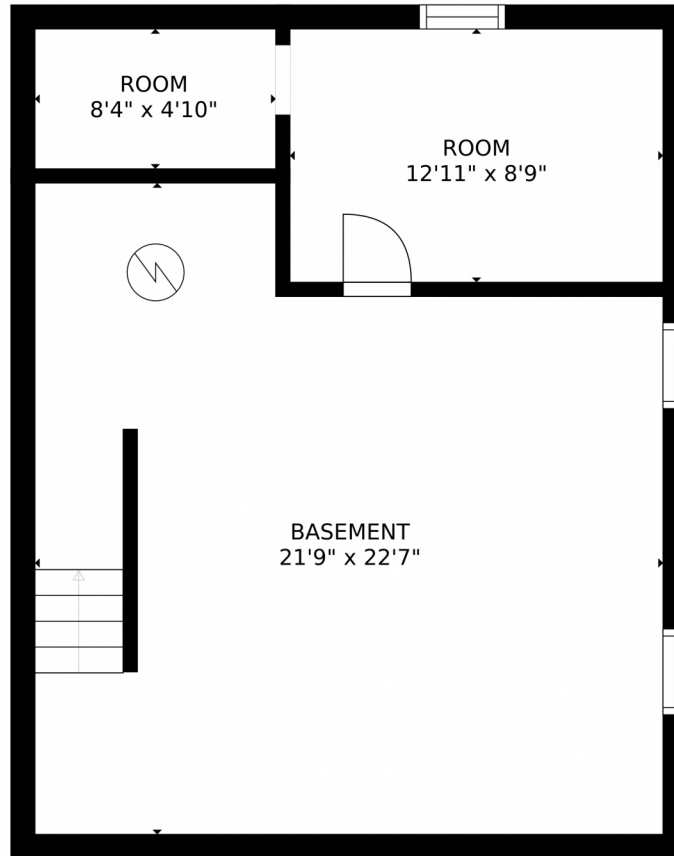

Estimated areas

GLA FLOOR 1: 0 sq. ft, excluded 692 sq. ft
GLA FLOOR 2: 1567 sq. ft, excluded 353 sq. ft
Total GLA 1567 sq. ft, total scanned area 2612 sq. ft

SIZES AND DIMENSIONS ARE APPROXIMATE, ACTUAL MAY VARY.

3260 Maplewood Ave, Littleton, CO 80121 — Basement

Estimated areas
GLA FLOOR 1: 0 sq. ft, excluded 692 sq. ft
GLA FLOOR 2: 1567 sq. ft, excluded 353 sq. ft
Total GLA 1567 sq. ft, total scanned area 2612 sq. ft
SIZES AND DIMENSIONS ARE APPROXIMATE, ACTUAL MAY VARY.