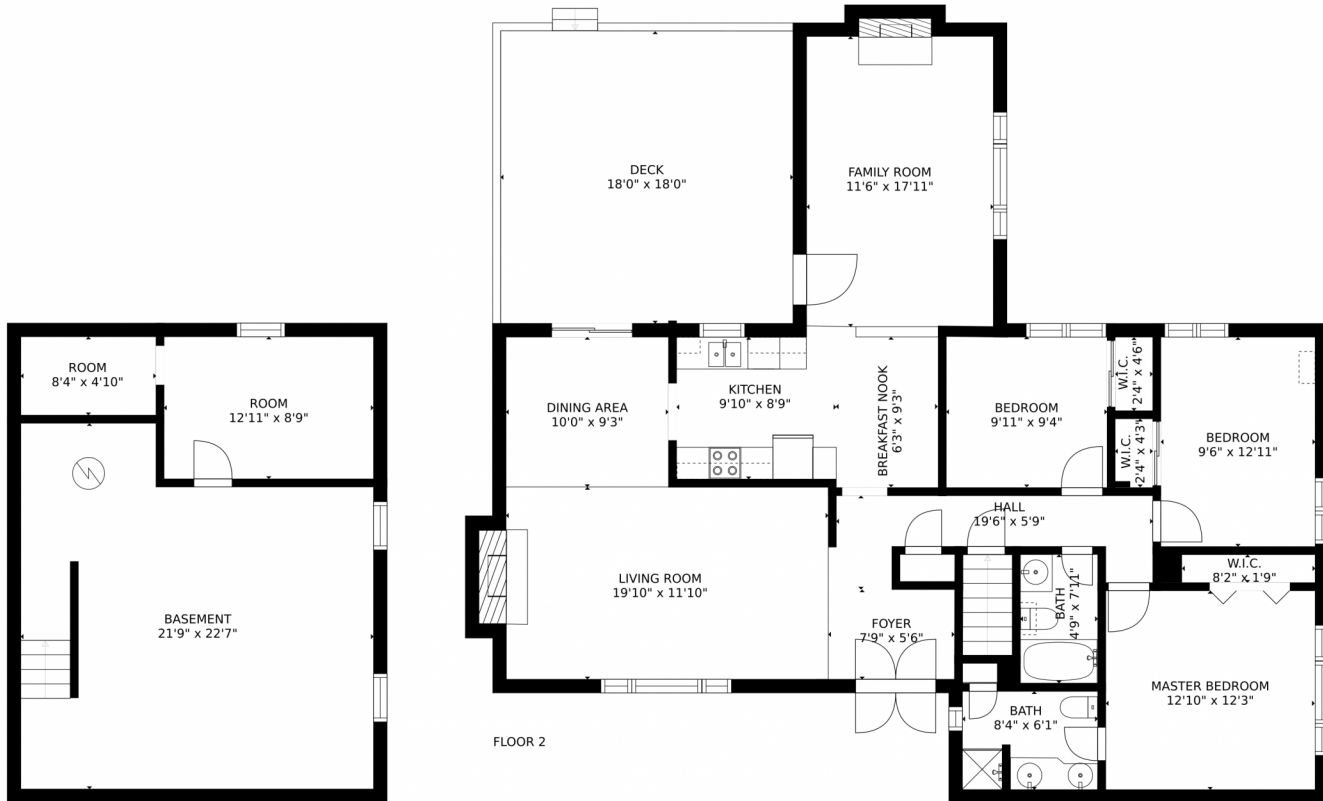

3260 Maplewood Ave, Littleton, CO 80121 — Basement

Estimated areas
GLA FLOOR 1: 0 sq. ft, excluded 692 sq. ft
GLA FLOOR 2: 1567 sq. ft, excluded 353 sq. ft
Total GLA 1567 sq. ft, total scanned area 2612 sq. ft
SIZES AND DIMENSIONS ARE APPROXIMATE, ACTUAL MAY VARY.

FLOOR 1

Estimated areas
GLA FLOOR 1: 0 sq. ft, excluded 692 sq. ft
GLA FLOOR 2: 1567 sq. ft, excluded 353 sq. ft
Total GLA 1567 sq. ft, total scanned area 2612 sq. ft
SIZES AND DIMENSIONS ARE APPROXIMATE, ACTUAL MAY VARY.