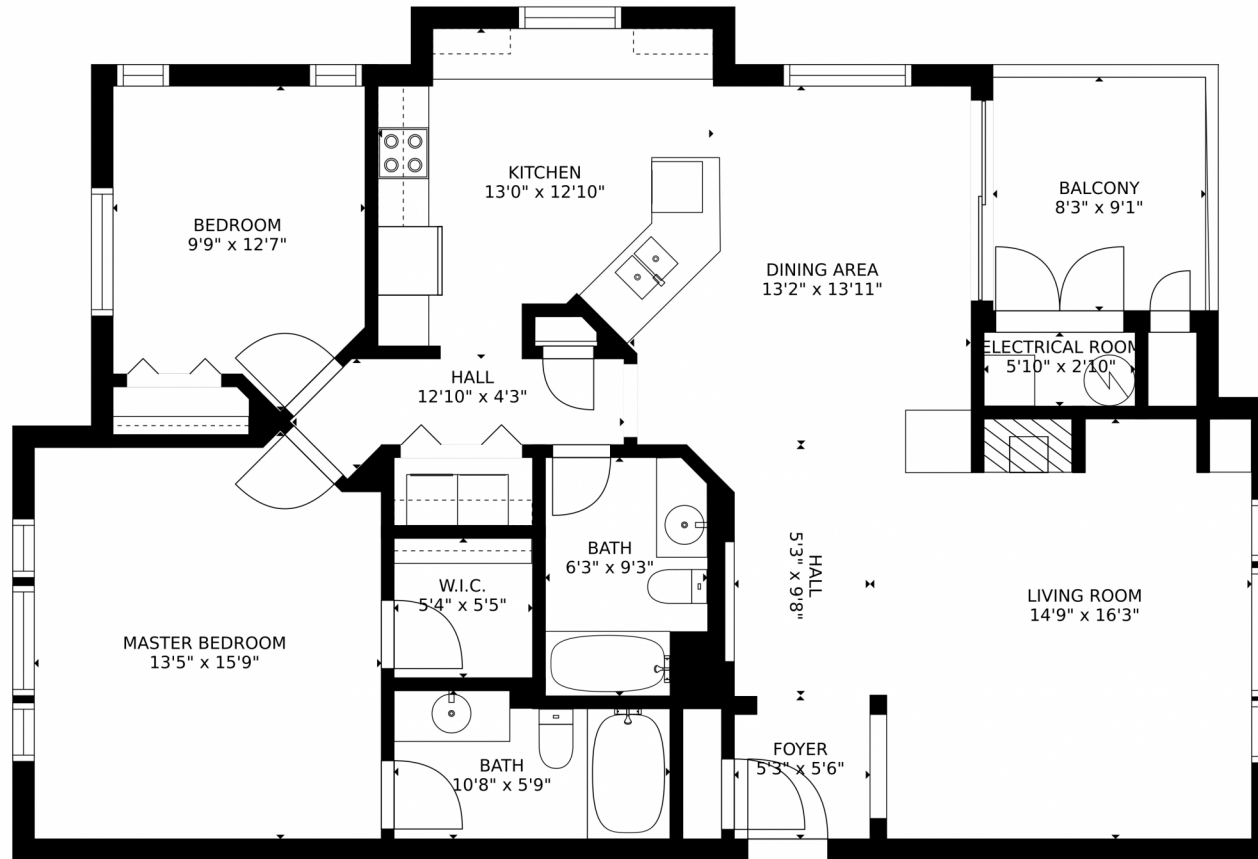

Estimated areas
GLA FLOOR 1: 1347 sq. ft, excluded 105 sq. ft
Total GLA 1347 sq. ft, total scanned area 1452 sq. ft

Disclaimer: Sizes and Dimensions are Approximate, Actual May Vary.

Taylor Haas
303-665-7368
taylorh@coloradorpm.com
<https://www.coloradorpm.com/available-rental-properties-denver>