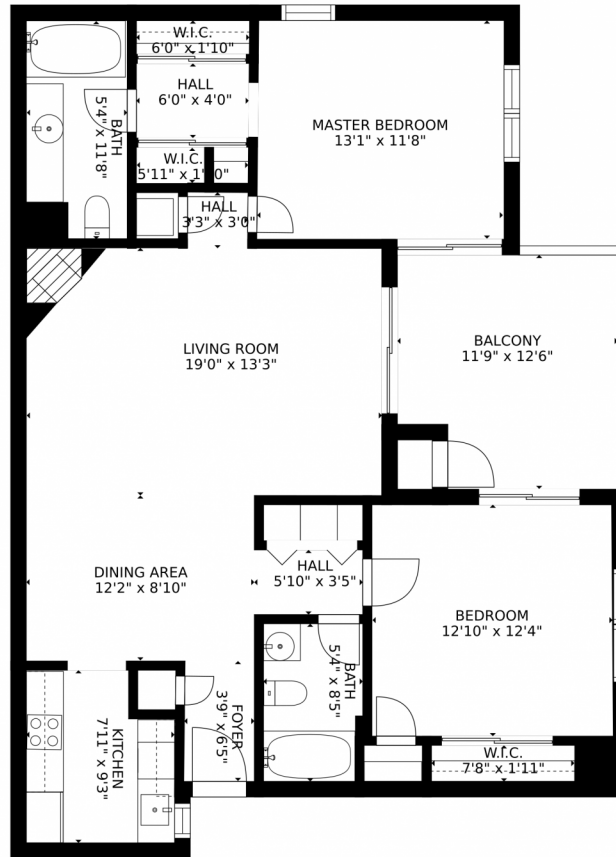

 Single Family

 1110 SQFT

 2 Beds

 2 Baths

Taylor Haas
303-665-7368
taylorh@coloradorpm.com
<https://www.coloradorpm.com/available-rental-properties-denv>

Disclaimer: Sizes and Dimensions are Approximate, Actual May Vary.