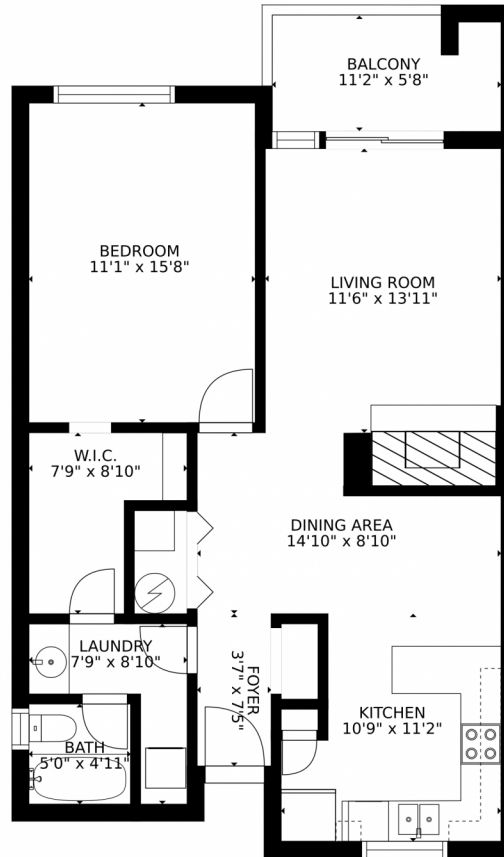

Estimated areas
GLA FLOOR 1: 882 sq. ft, excluded 62 sq. ft
Total GLA 882 sq. ft, total scanned area 944 sq. ft

Disclaimer: Sizes and Dimensions are Approximate, Actual May Vary.

Taylor Haas
303-665-7368
taylorh@coloradorpm.com
<https://www.coloradorpm.com/available-rental-properties-denver>