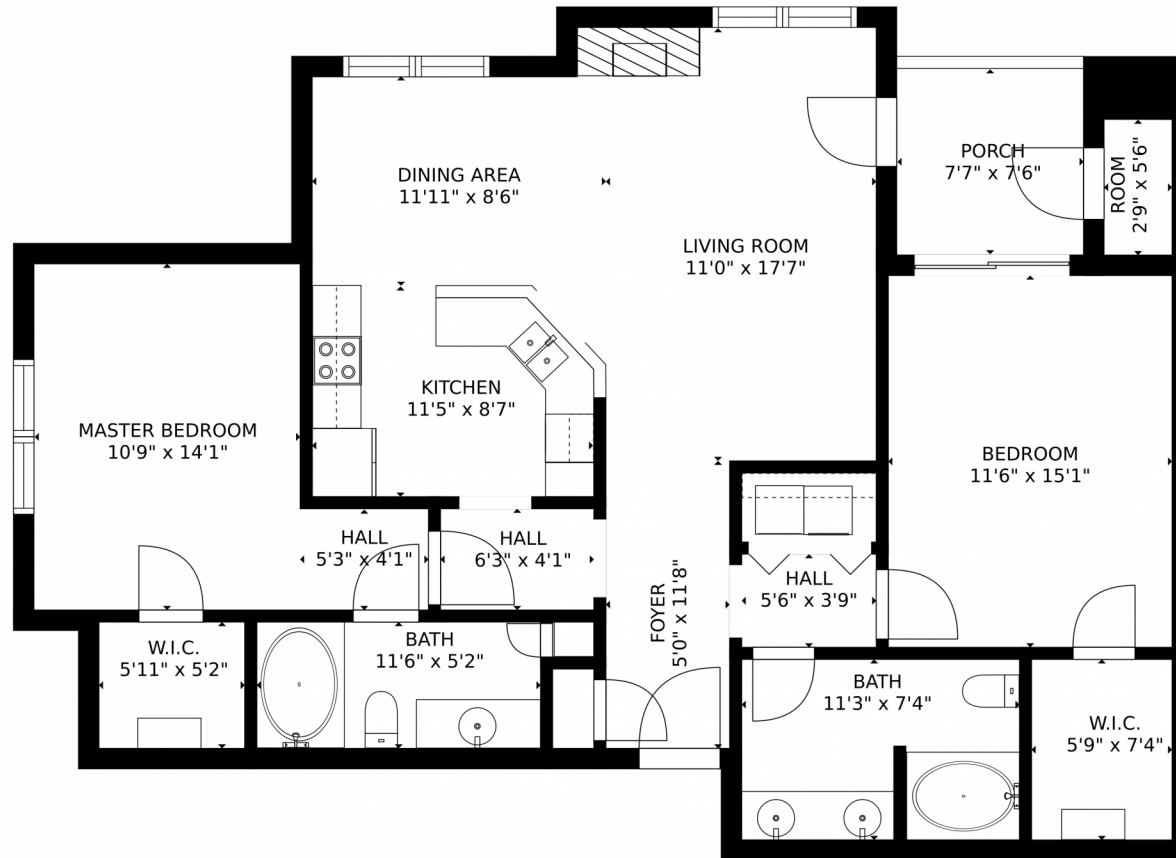

2745 Blue sky Circle, Erie, CO 80516 – Floor Plan

Estimated areas
GLA FLOOR 1: 1288 sq. ft, excluded 94 sq. ft
Total GLA 1288 sq. ft, total scanned area 1382 sq. ft

Disclaimer: Sizes and Dimensions are Approximate, Actual May Vary.

Taylor Haas
303-665-7368
taylorh@coloradorpm.com
<https://www.coloradorpm.com/available-rental-properties-denver>