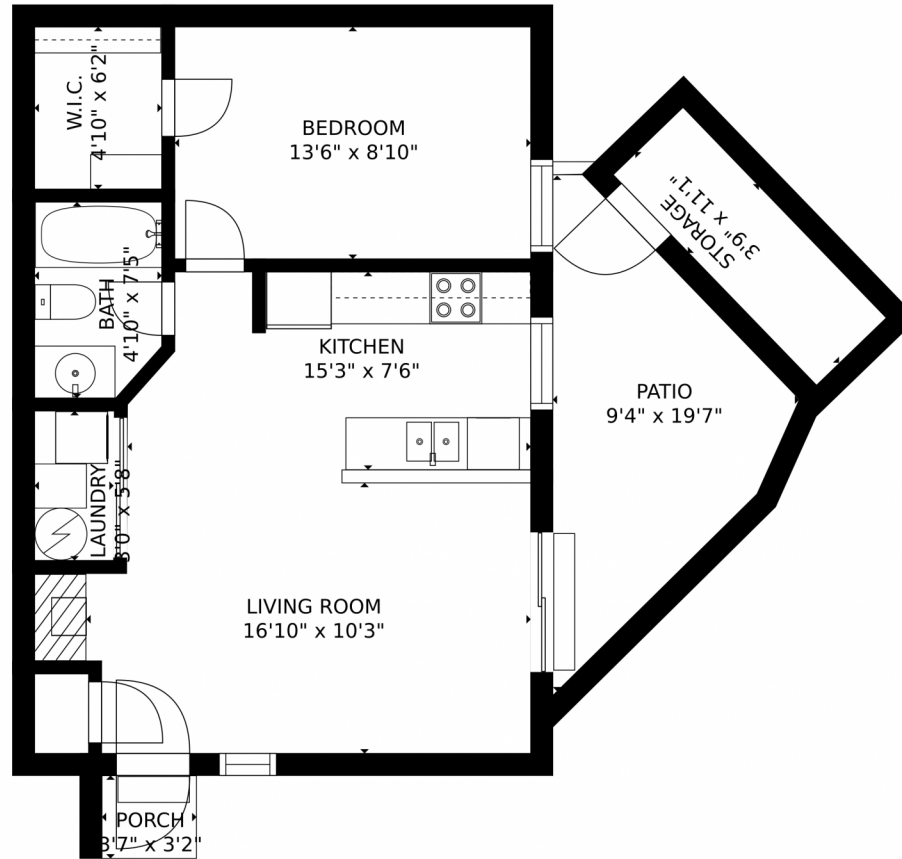

Estimated areas
GLA FLOOR 1: 598 sq. ft, excluded 184 sq. ft
Total GLA 598 sq. ft, total scanned area 782 sq. ft

Disclaimer: Sizes and Dimensions are Approximate, Actual May Vary.

Taylor Haas
303-665-7368
taylorh@coloradorpm.com
<https://www.coloradorpm.com/available-rental-properties-denver>