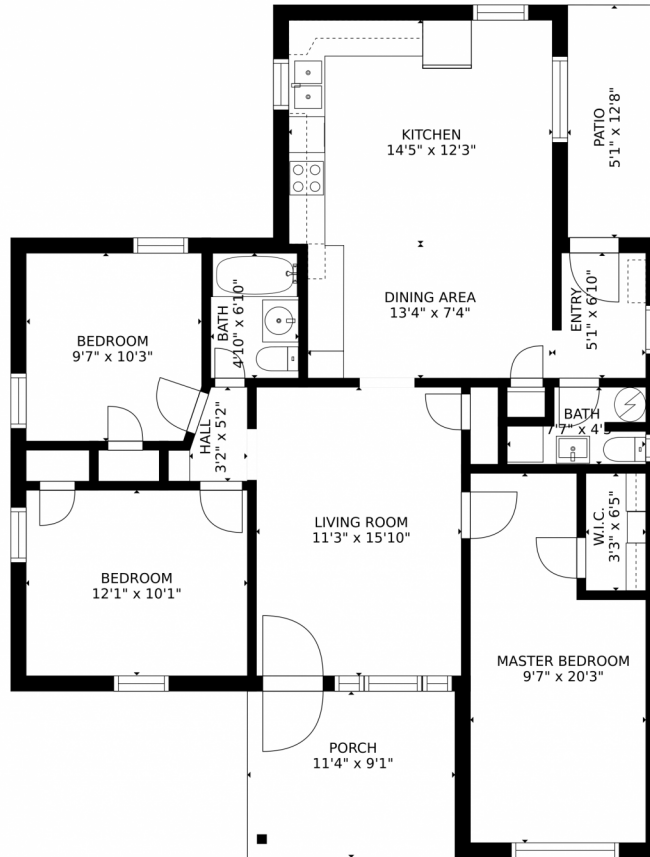

5624 Brentwood Street, Arvada, CO 80002 – Floorplan

Estimated areas
GLA FLOOR 1: 1190 sq. ft, excluded 169 sq. ft
Total GLA 1190 sq. ft, total scanned area 1359 sq. ft

Disclaimer: Sizes and Dimensions are Approximate, Actual May Vary.

Taylor Haas
303-665-7368
taylorh@coloradorpm.com
<https://www.coloradorpm.com/available-rental-properties-denver>