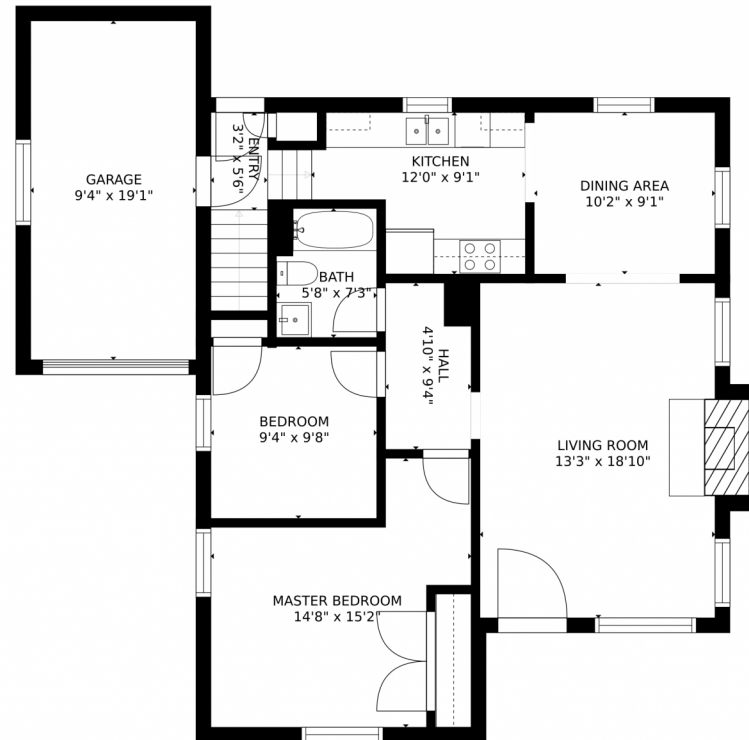

FLOOR 2

Estimated areas

GLA FLOOR 1: 0 sq. ft, excluded 962 sq. ft
GLA FLOOR 2: 996 sq. ft, excluded 235 sq. ft
Total GLA 996 sq. ft, total scanned area 2193 sq. ft

Disclaimer: Sizes and Dimensions are Approximate, Actual May Vary.

Taylor Haas

303-665-7368

taylorh@coloradorpm.com

<https://www.coloradorpm.com/available-rental-properties-denver>

Scan code
for more
property
details