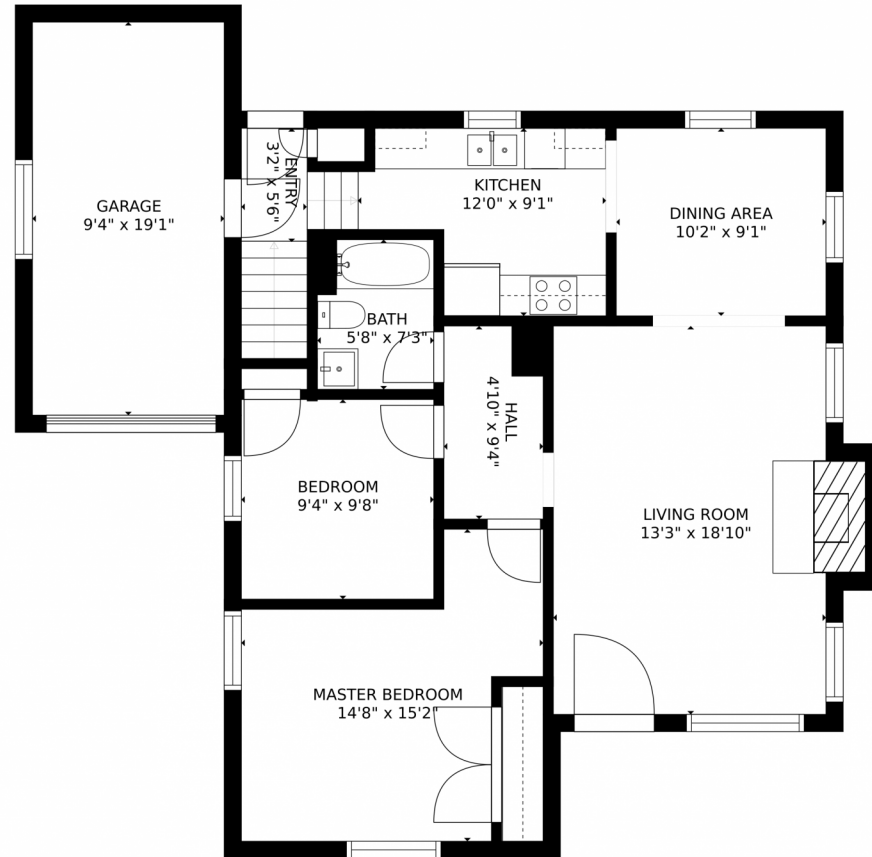

Estimated areas

GLA FLOOR 1: 0 sq. ft, excluded 962 sq. ft
GLA FLOOR 2: 996 sq. ft, excluded 235 sq. ft
Total GLA 996 sq. ft, total scanned area 2193 sq. ft

Disclaimer: Sizes and Dimensions are Approximate, Actual May Vary.

Taylor Haas

303-665-7368

taylorh@coloradorpm.com

<https://www.coloradorpm.com/available-rental-properties-denver>

Scan code
for more
property
details