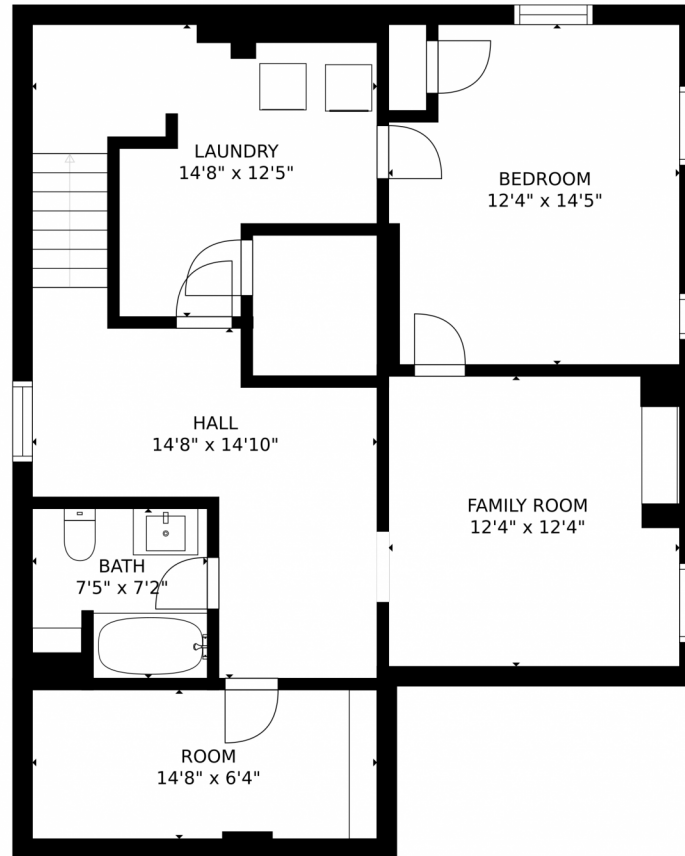

FLOOR 1

FLOOR 2

Estimated areas

GLA FLOOR 1: 0 sq. ft, excluded 962 sq. ft
GLA FLOOR 2: 996 sq. ft, excluded 235 sq. ft
Total GLA 996 sq. ft, total scanned area 2193 sq. ft

SIZES AND DIMENSIONS ARE APPROXIMATE, ACTUAL MAY VARY.

Estimated areas

GLA FLOOR 1: 0 sq. ft, excluded 962 sq. ft
GLA FLOOR 2: 996 sq. ft, excluded 235 sq. ft
Total GLA 996 sq. ft, total scanned area 2193 sq. ft

SIZES AND DIMENSIONS ARE APPROXIMATE, ACTUAL MAY VARY.

Disclaimer: Sizes and Dimensions are Approximate, Actual May Vary.

Taylor Haas
303-665-7368
taylorh@coloradorpm.com
<https://www.coloradorpm.com/available-rental-properties-denv>

Estimated areas

GLA FLOOR 1: 0 sq. ft, excluded 962 sq. ft
GLA FLOOR 2: 996 sq. ft, excluded 235 sq. ft
Total GLA 996 sq. ft, total scanned area 2193 sq. ft