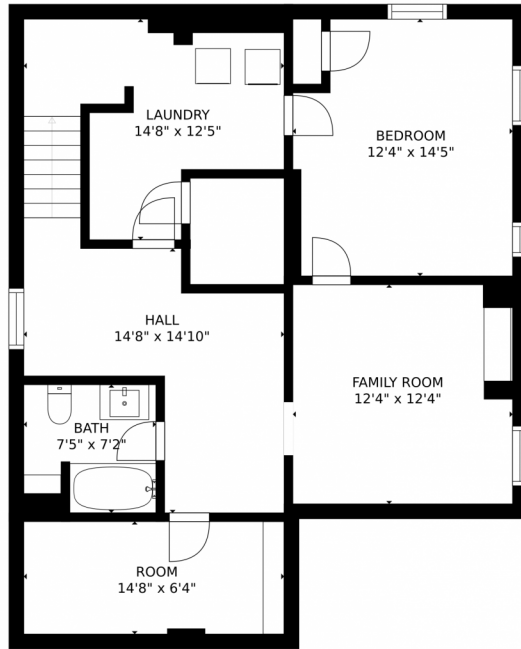

1330 Hudson Street, Denver, CO 80220 – All Levels

FLOOR 1