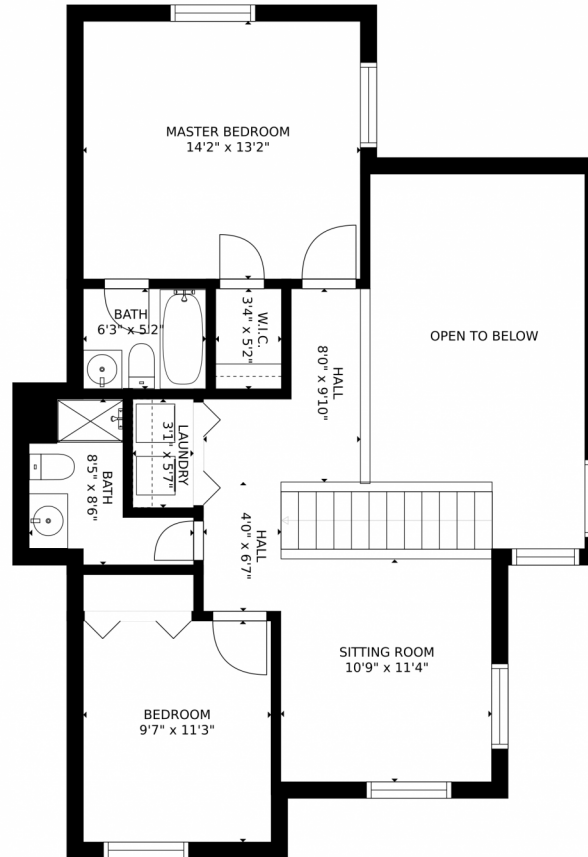

4080 Crystal Court, Boulder, CO 80304 – Upper Level

Estimated areas

GLA FLOOR 1: 647 sq. ft, excluded 580 sq. ft
GLA FLOOR 2: 794 sq. ft, excluded 218 sq. ft
Total GLA 1441 sq. ft, total scanned area 2239 sq. ft

Disclaimer: Sizes and Dimensions are Approximate, Actual May Vary.

Colleen Vandendriessche
303-877-7440
colleen@relopros.com