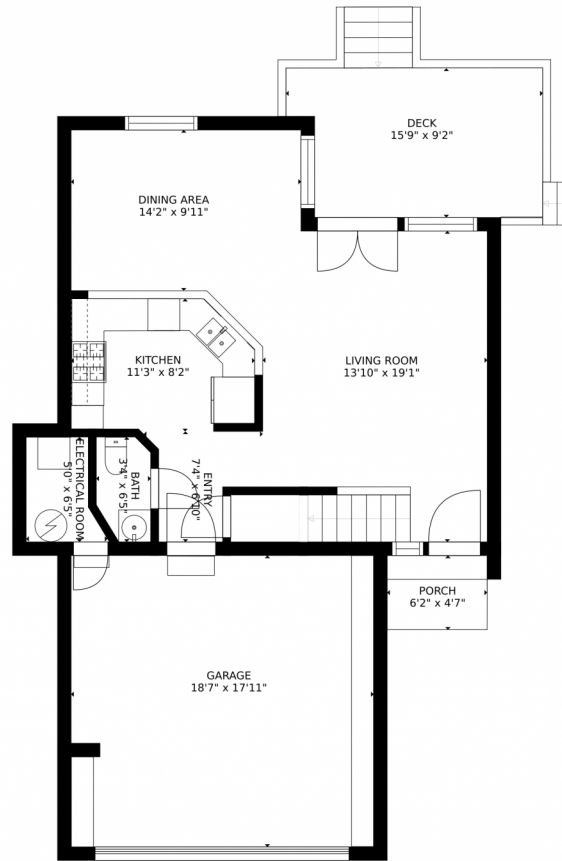

4080 Crystal Court, Boulder, CO 80304 – Main Level

Estimated areas

GLA FLOOR 1: 647 sq. ft, excluded 580 sq. ft
GLA FLOOR 2: 794 sq. ft, excluded 218 sq. ft
Total GLA 1441 sq. ft, total scanned area 2239 sq. ft

Disclaimer: Sizes and Dimensions are Approximate, Actual May Vary.

Colleen Vandendriessche
303-877-7440
colleen@relopros.com