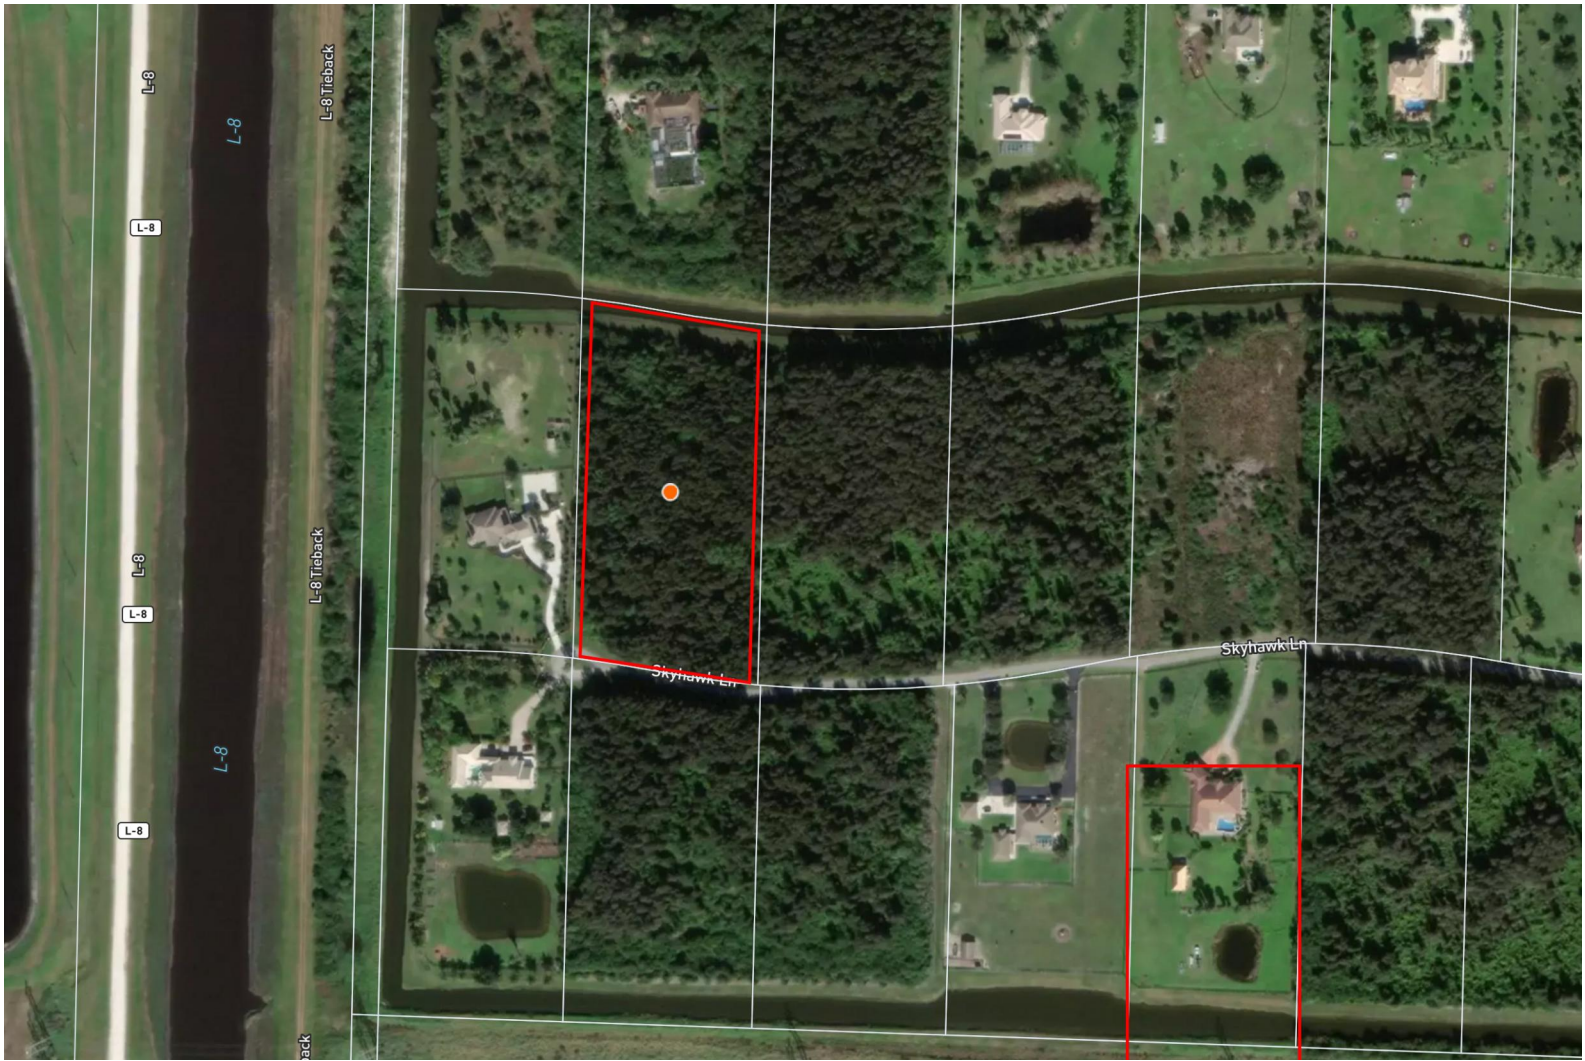

19921 Skyhawk Ln
 Loxahatchee, FL 33470
COMMUNITY: Deer Run

MLS # F10313868
PRICE \$390,000

 Vacant Land  5.01 Acre

PROPERTY DETAILS

STOP THE CAR AND LETS BUILD THAT DREAM HOME ON A PRIME 5 ACRES OF LAND IN THE EQUESTRIAN GATED COMMUNITY OF DEER RUN. THE HOME SITE IS CLOSE TO WHITE FENCES AND RUN, MILES OF RIDING TRAILS FEW MINUTES FROM WELLINGTON SCHOOLS, A NEW SHOPPING CENTER WITH PUBLIX, AND A TRACTOR STORE AND MSANY MORE..

Randi Fox
 954-253-7746
 randifox@kw.com
<http://www.browardareahomesearch.com>

19921 Skyhawk Ln, Loxahatchee, FL 33470 – Skyhawk Lane

Disclaimer: Sizes and Dimensions are Approximate, Actual May Vary.

Randi Fox
954-253-7746
randifox@kw.com
<http://www.browardareahomesearch.com>