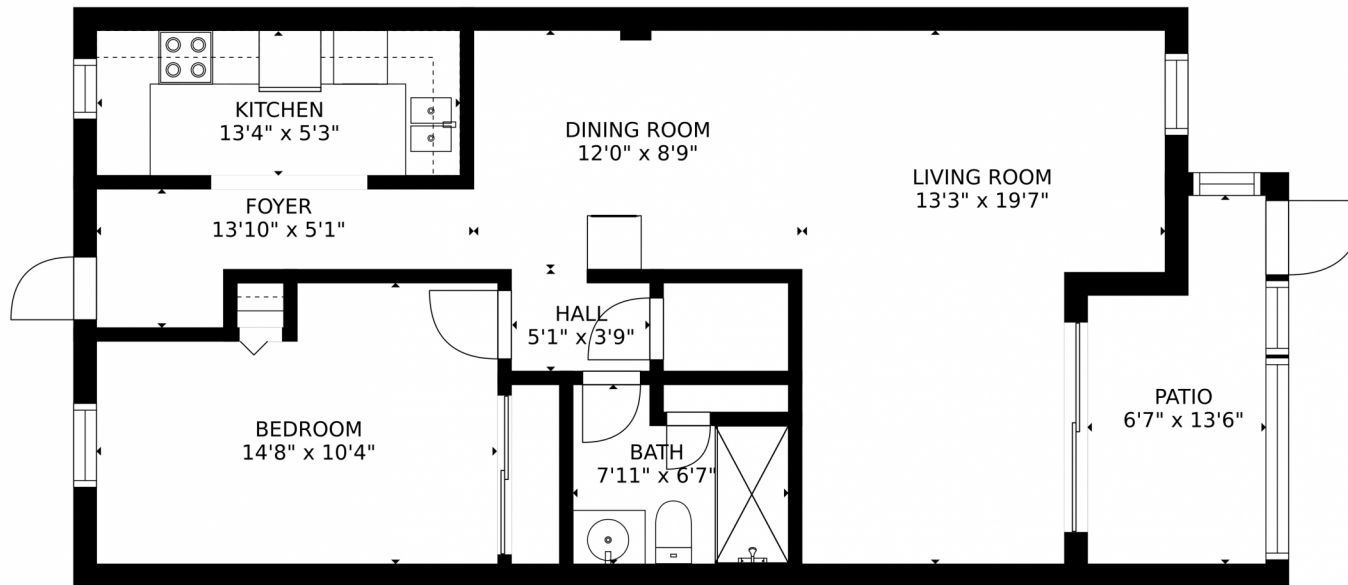

367 South Federal Highway, Deerfield Beach, FL 33441 — All Levels

Estimated areas
GLA FLOOR 1: 827 sq. ft, excluded 75 sq. ft
Total GLA 827 sq. ft, total scanned area 902 sq. ft

Disclaimer: Sizes and Dimensions are Approximate, Actual May Vary.

Rachael Barach
954-815-1418
rachael@rachaelbarach.com
<https://www.therachaelbarachgroup.com/>