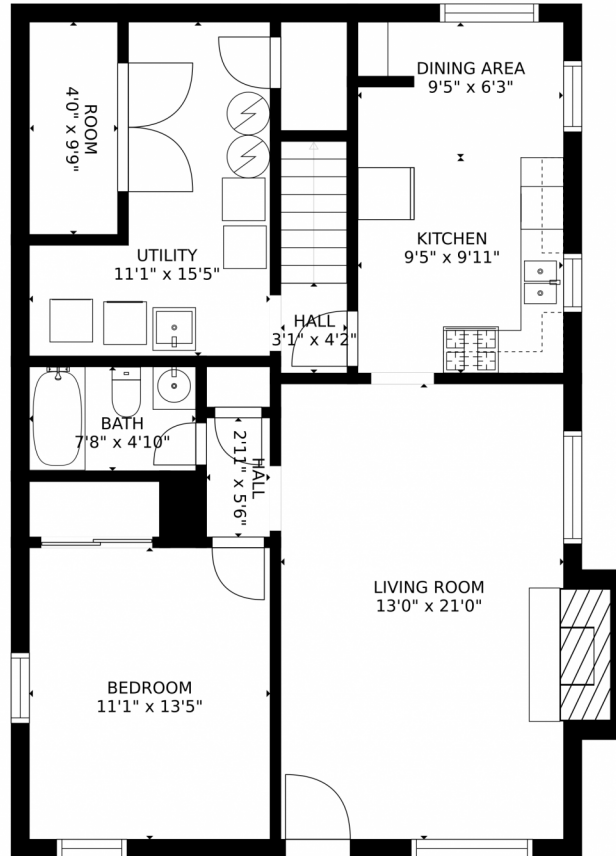

 Multi Family

 700 SQFT

 1 Bed

 1 Baths

Jennifer Steinert
303-246-2226
jen@madisonprops.com

Estimated areas
GLA FLOOR 1: 1028 sq. ft, excluded 22 sq. ft
Total GLA 1028 sq. ft, total scanned area 1050 sq. ft
SIZES AND DIMENSIONS ARE APPROXIMATE, ACTUAL MAY VARY.