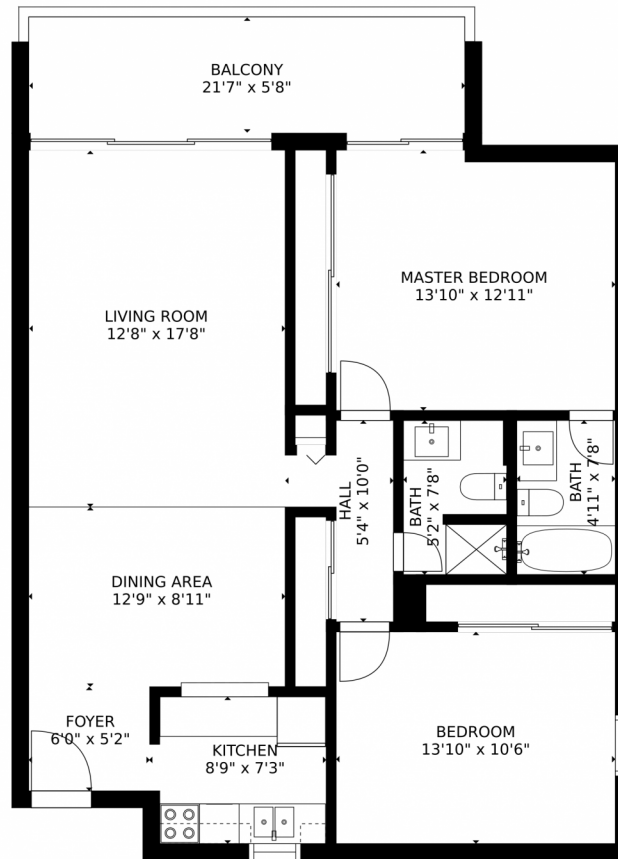

Estimated areas
GLA FLOOR 1: 1086 sq. ft, excluded 125 sq. ft
Total GLA 1086 sq. ft, total scanned area 1211 sq. ft

Disclaimer: Sizes and Dimensions are Approximate, Actual May Vary.

Taylor Haas
303-665-7368
taylorh@coloradorpm.com
<https://www.coloradorpm.com/available-rental-properties-denver>

Scan code
for more
property
details