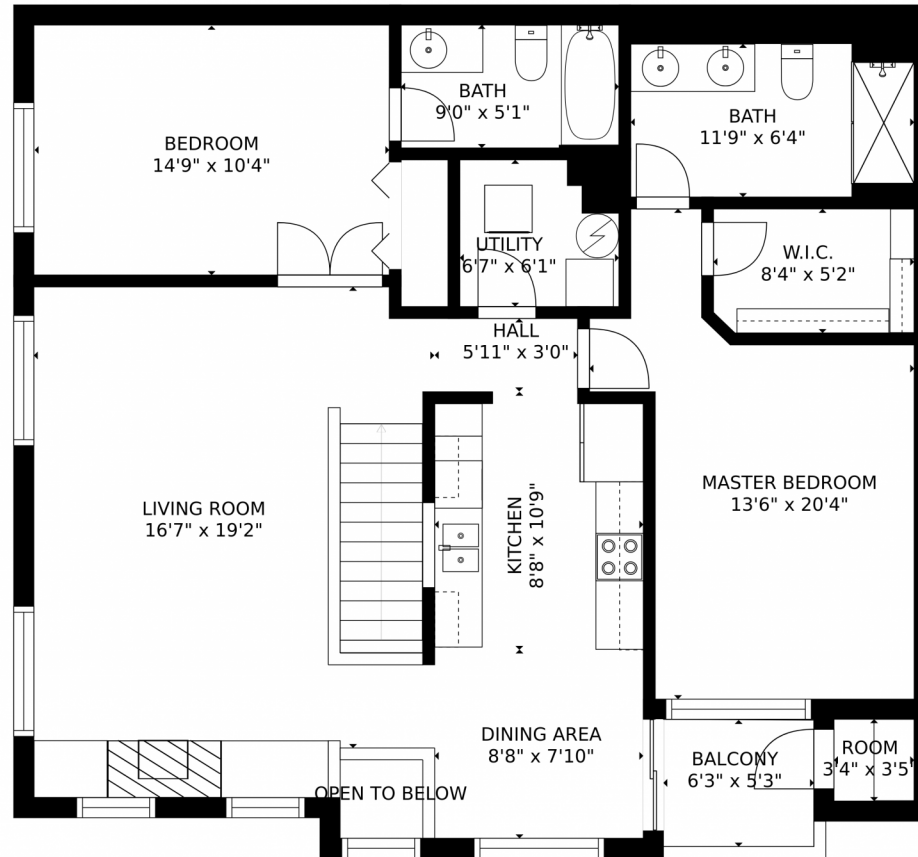

22645 E Ontario Drive #203, Aurora, CO 80016 – Main Level

Estimated areas

GLA FLOOR 1: 0 sq. ft, excluded 93 sq. ft
GLA FLOOR 2: 1247 sq. ft, excluded 74 sq. ft
Total GLA 1247 sq. ft, total scanned area 1414 sq. ft

Disclaimer: Sizes and Dimensions are Approximate, Actual May Vary.

Taylor Haas

303-665-7368

taylorh@coloradorpm.com

<https://www.coloradorpm.com/available-rental-properties-denver>

Scan code
for more
property
details