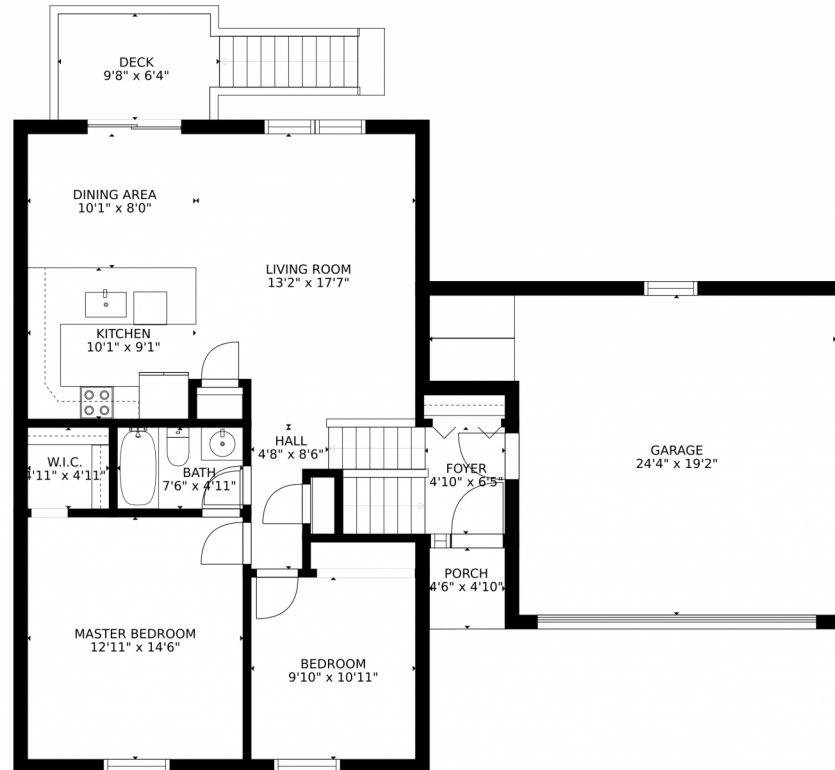

FLOOR 2

Estimated areas

GLA FLOOR 1: 0 sq. ft, excluded 877 sq. ft.
GLA FLOOR 2: 1027 sq. ft, excluded 530 sq. ft.
Total GLA 1027 sq. ft, total scanned area 2434 sq. ft.

Disclaimer: Sizes and Dimensions are Approximate, Actual May Vary.

Taylor Haas

303-665-7368

taylorh@coloradorpm.com

<https://www.coloradorpm.com/available-rental-properties-denver>

Scan code
for more
property
details