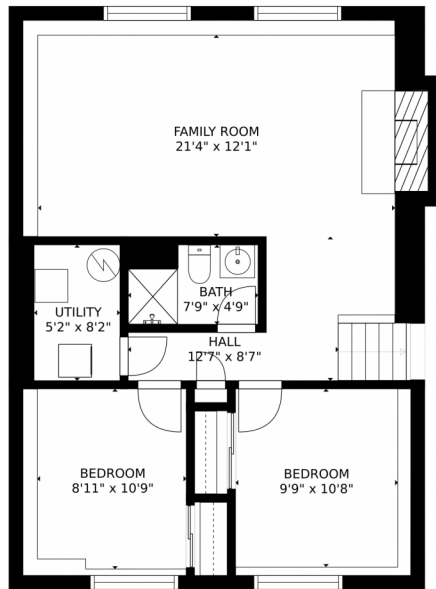

452 Hickory Street, Broomfield, CO 80020 – All Levels

FLOOR 1