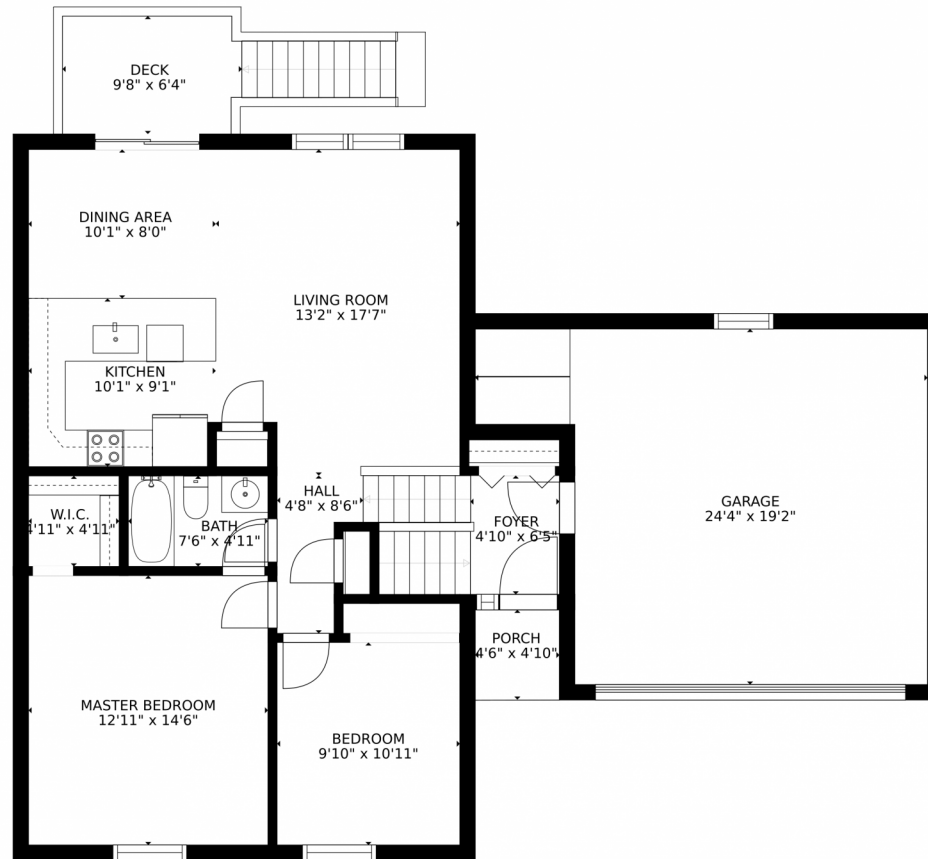

452 Hickory Street, Broomfield, CO 80020 – Main Level

Estimated areas

GLA FLOOR 1: 0 sq. ft, excluded 877 sq. ft
GLA FLOOR 2: 1027 sq. ft, excluded 530 sq. ft
Total GLA 1027 sq. ft, total scanned area 2434 sq. ft

Disclaimer: Sizes and Dimensions are Approximate, Actual May Vary.

Taylor Haas

303-665-7368

taylorh@coloradorpm.com

<https://www.coloradorpm.com/available-rental-properties-denver>

Scan code
for more
property
details