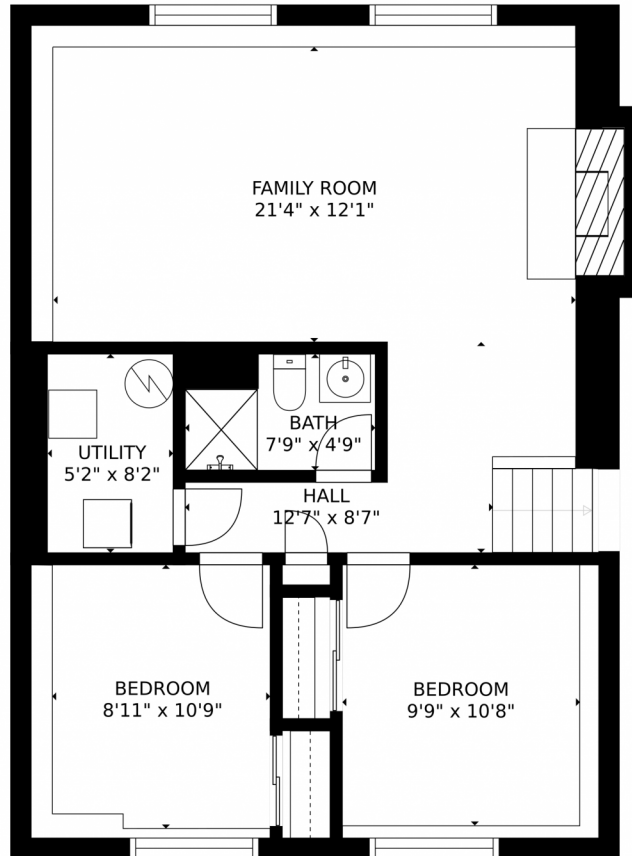

452 Hickory Street, Broomfield, CO 80020 – Lower Level

Estimated areas

GLA FLOOR 1: 0 sq. ft, excluded 877 sq. ft
GLA FLOOR 2: 1027 sq. ft, excluded 530 sq. ft
Total GLA 1027 sq. ft, total scanned area 2434 sq. ft

Disclaimer: Sizes and Dimensions are Approximate, Actual May Vary.

Taylor Haas

303-665-7368

taylorh@coloradorpm.com

<https://www.coloradorpm.com/available-rental-properties-denver>

Scan code
for more
property
details