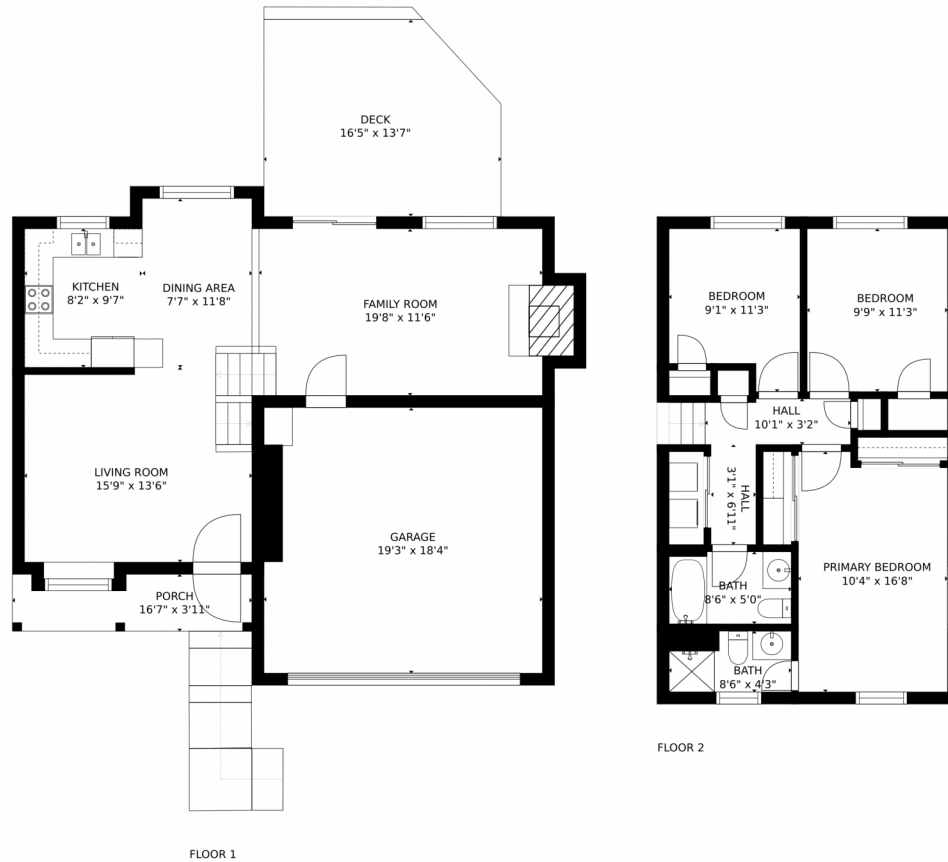

Estimated areas

GLA FLOOR 1: 714 sq. ft, excluded 685 sq. ft
GLA FLOOR 2: 707 sq. ft, excluded 0 sq. ft
Total GLA 1421 sq. ft, total scanned area 2106 sq. ft

SIZES AND DIMENSIONS ARE APPROXIMATE, ACTUAL MAY VARY.

Disclaimer: Sizes and Dimensions are Approximate, Actual May Vary.

AJ Chamberlin
303-588-8999
aj@phoenixctd.com

200 East Cornwall Court, Lafayette, CO 80026 – All Levels

Estimated areas
GLA FLOOR 1: 714 sq. ft, excluded 685 sq. ft
GLA FLOOR 2: 707 sq. ft, excluded 0 sq. ft
Total GLA 1421 sq. ft, total scanned area 2106 sq. ft
SIZES AND DIMENSIONS ARE APPROXIMATE, ACTUAL MAY VARY.