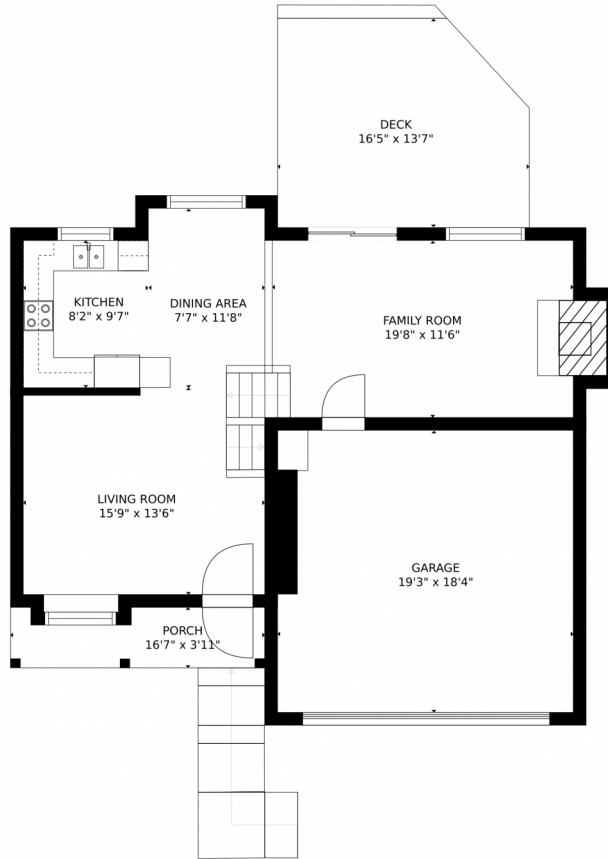

200 East Cornwall Court, Lafayette, CO 80026 – Main Level

Estimated areas

GLA FLOOR 1: 714 sq. ft, excluded 685 sq. ft
GLA FLOOR 2: 707 sq. ft, excluded 0 sq. ft
Total GLA 1421 sq. ft, total scanned area 2106 sq. ft

Disclaimer: Sizes and Dimensions are Approximate, Actual May Vary.

AJ Chamberlin
303-588-8999
aj@phoenixctd.com

Scan code
for more
property
details