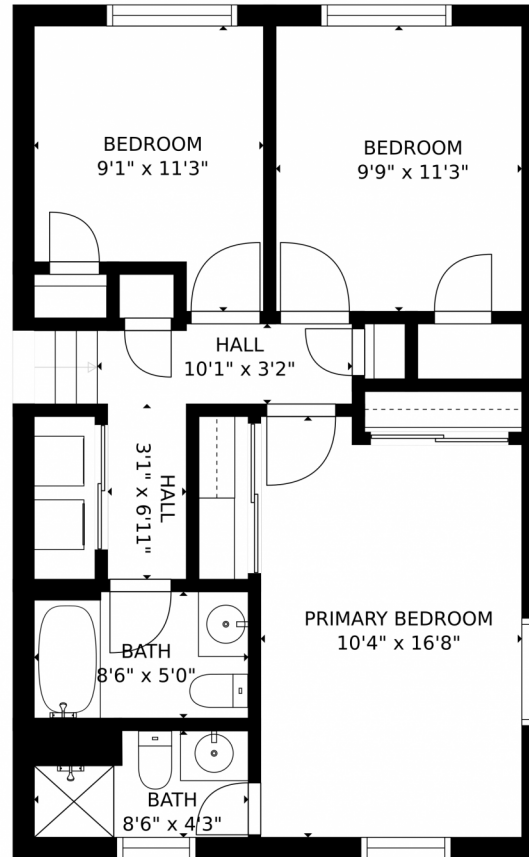

200 East Cornwall Court, Lafayette, CO 80026 – Upper Level

Estimated areas

GLA FLOOR 1: 714 sq. ft, excluded 685 sq. ft
GLA FLOOR 2: 707 sq. ft, excluded 0 sq. ft
Total GLA 1421 sq. ft, total scanned area 2106 sq. ft

Disclaimer: Sizes and Dimensions are Approximate, Actual May Vary.

AJ Chamberlin
303-588-8999
aj@phoenixctd.com