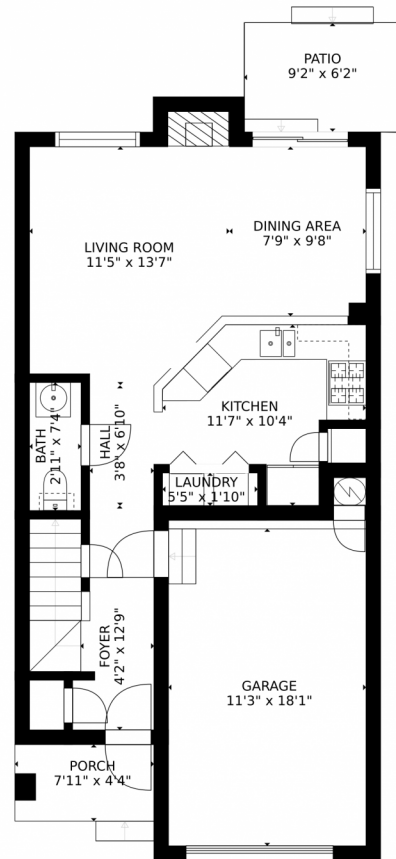

4028 3 Bridges Court, Loveland, CO 80538 – Main Level

Estimated areas

GLA FLOOR 1: 567 sq. ft, excluded 347 sq. ft
GLA FLOOR 2: 704 sq. ft, excluded 69 sq. ft
Total GLA 1271 sq. ft, total scanned area 1687 sq. ft

Disclaimer: Sizes and Dimensions are Approximate, Actual May Vary.

Taylor Haas

303-665-7368

taylorh@coloradorpm.com

<https://www.coloradorpm.com/available-rental-properties-denver>

Scan code
for more
property
details