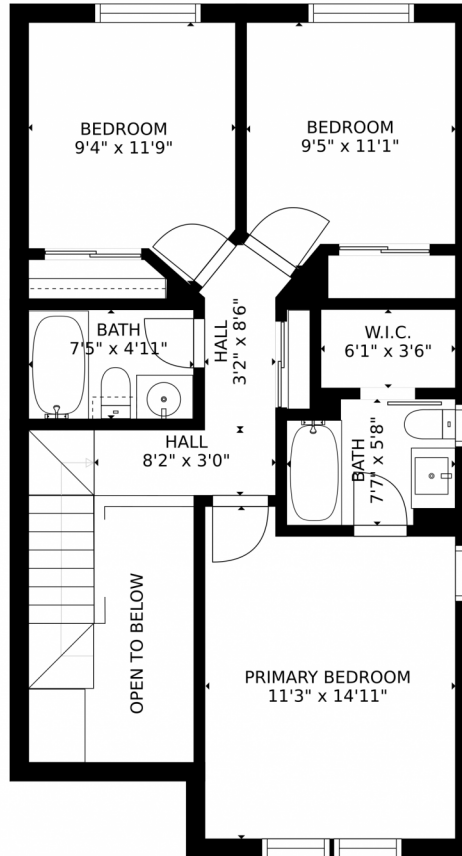

4028 3 Bridges Court, Loveland, CO 80538 – Upper Level

Estimated areas

GLA FLOOR 1: 567 sq. ft, excluded 347 sq. ft
GLA FLOOR 2: 704 sq. ft, excluded 69 sq. ft
Total GLA 1271 sq. ft, total scanned area 1687 sq. ft

Disclaimer: Sizes and Dimensions are Approximate, Actual May Vary.

Taylor Haas

303-665-7368

taylorh@coloradorpm.com

<https://www.coloradorpm.com/available-rental-properties-denver>

Scan code
for more
property
details