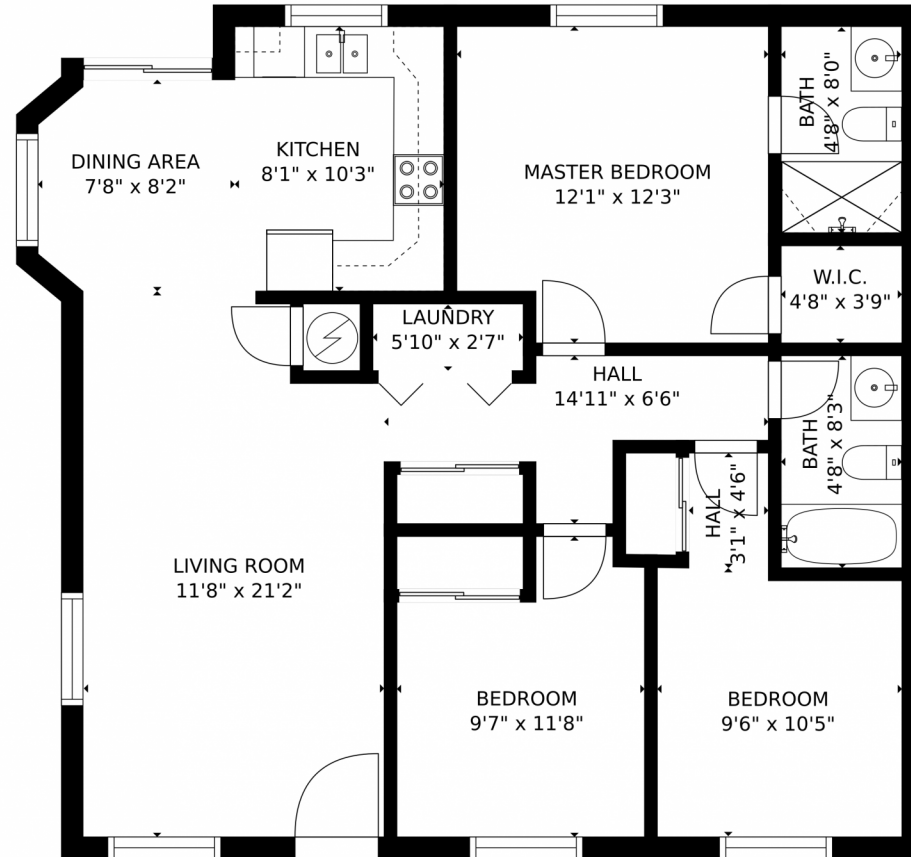

 Single Family

 1056 SQFT

 3 Beds

 2 Baths

Roxane Webster
303-759-8522
roxane@myhometeamdenver.com

Estimated areas
GLA FLOOR 1: 1108 sq. ft, excluded 0 sq. ft
Total GLA 1108 sq. ft, total scanned area 1108 sq. ft
SIZES AND DIMENSIONS ARE APPROXIMATE, ACTUAL MAY VARY.

Disclaimer: Sizes and Dimensions are Approximate, Actual May Vary.

Roxane Webster
303-759-8522
roxane@myhometeamdenver.com