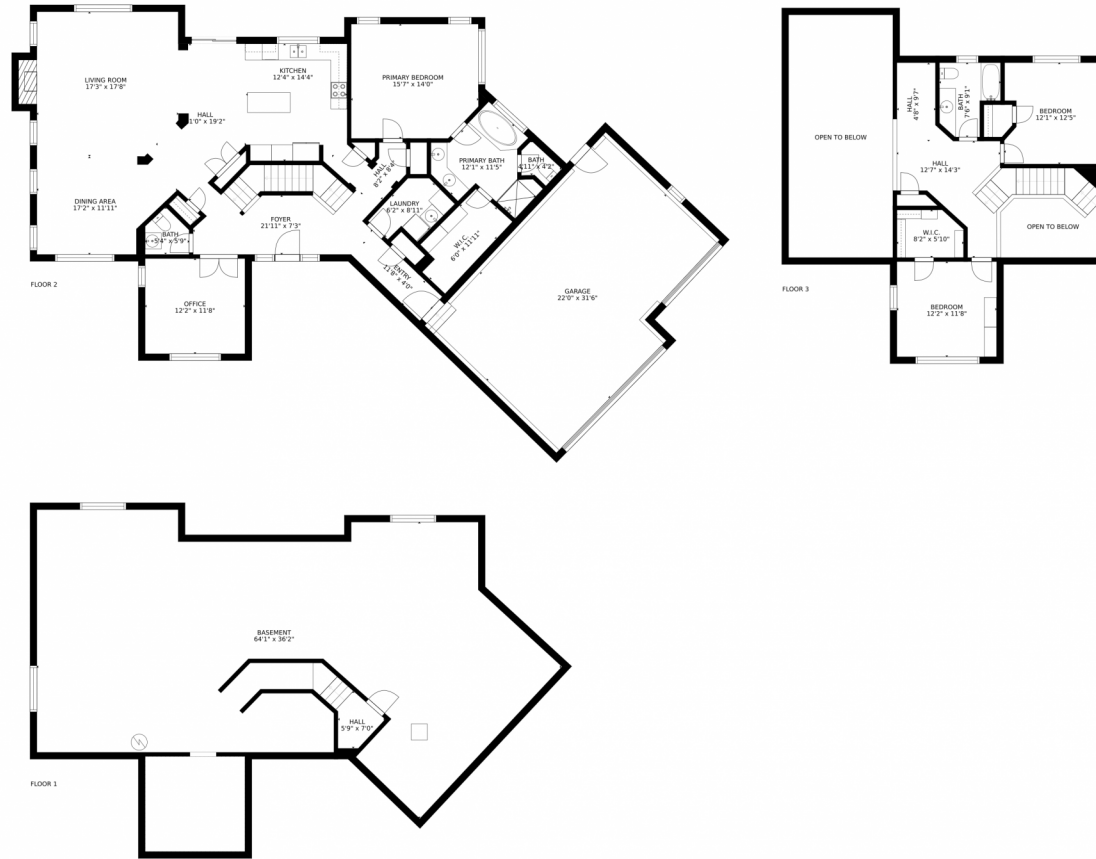

6624 Secretariat Drive, Longmont, CO 80503 – All Levels

Estimated areas

Disclaimer: Sizes and Dimensions are Approximate, Actual May Vary.

Carolyn Bleicher
303-219-1771
carolyn@carolynbleicher.com

Scan code
for more
property
details