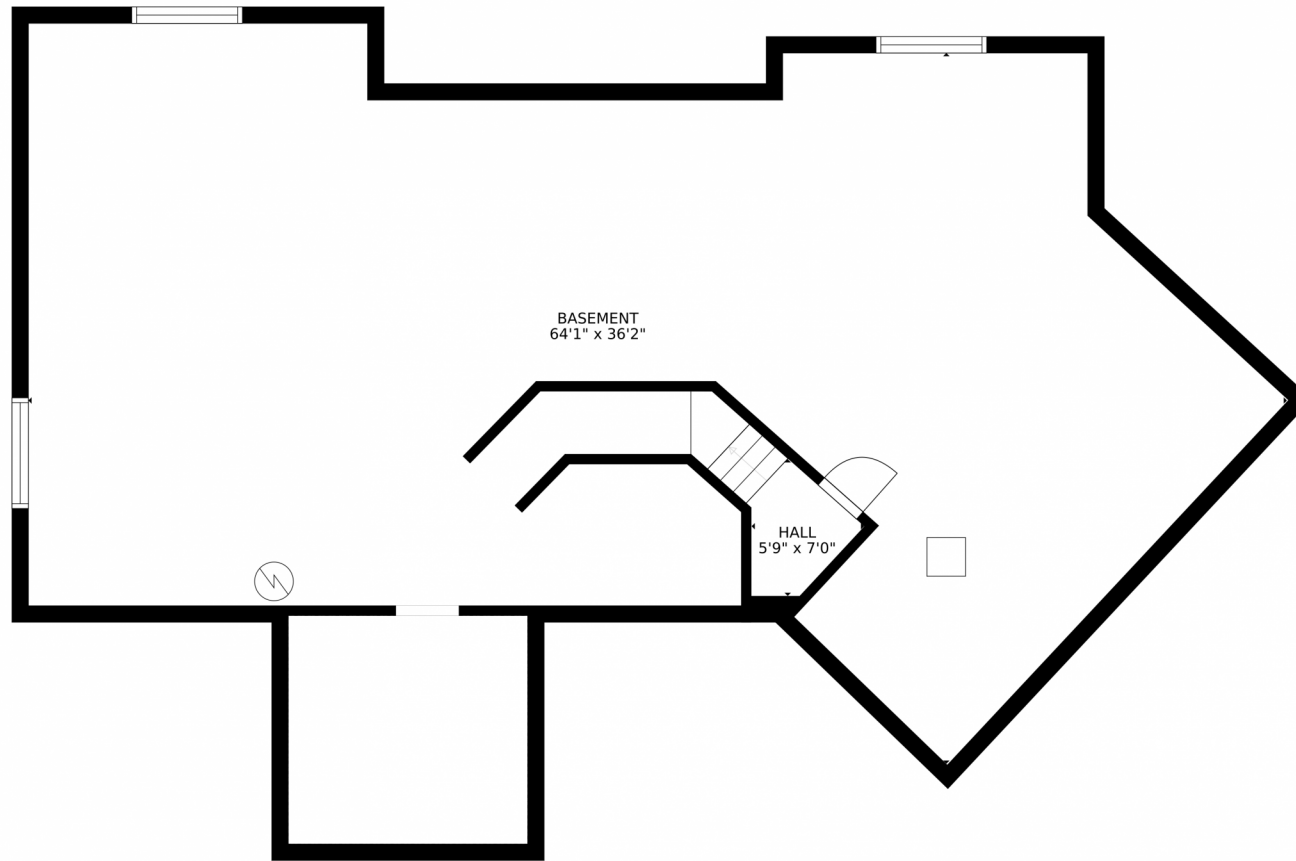

Estimated areas

Disclaimer: Sizes and Dimensions are Approximate, Actual May Vary.

Carolyn Bleicher
303-219-1771
carolyn@carolynbleicher.com