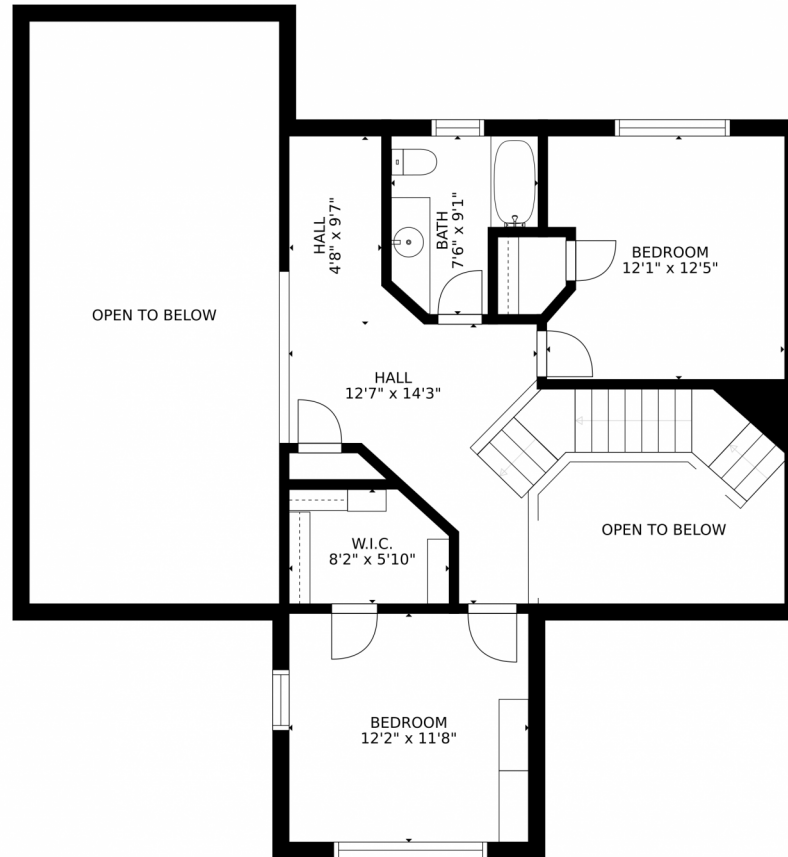

6624 Secretariat Drive, Longmont, CO 80503 – Second Level

Estimated areas

Disclaimer: Sizes and Dimensions are Approximate, Actual May Vary.

Carolyn Bleicher
303-219-1771
carolyn@carolynbleicher.com