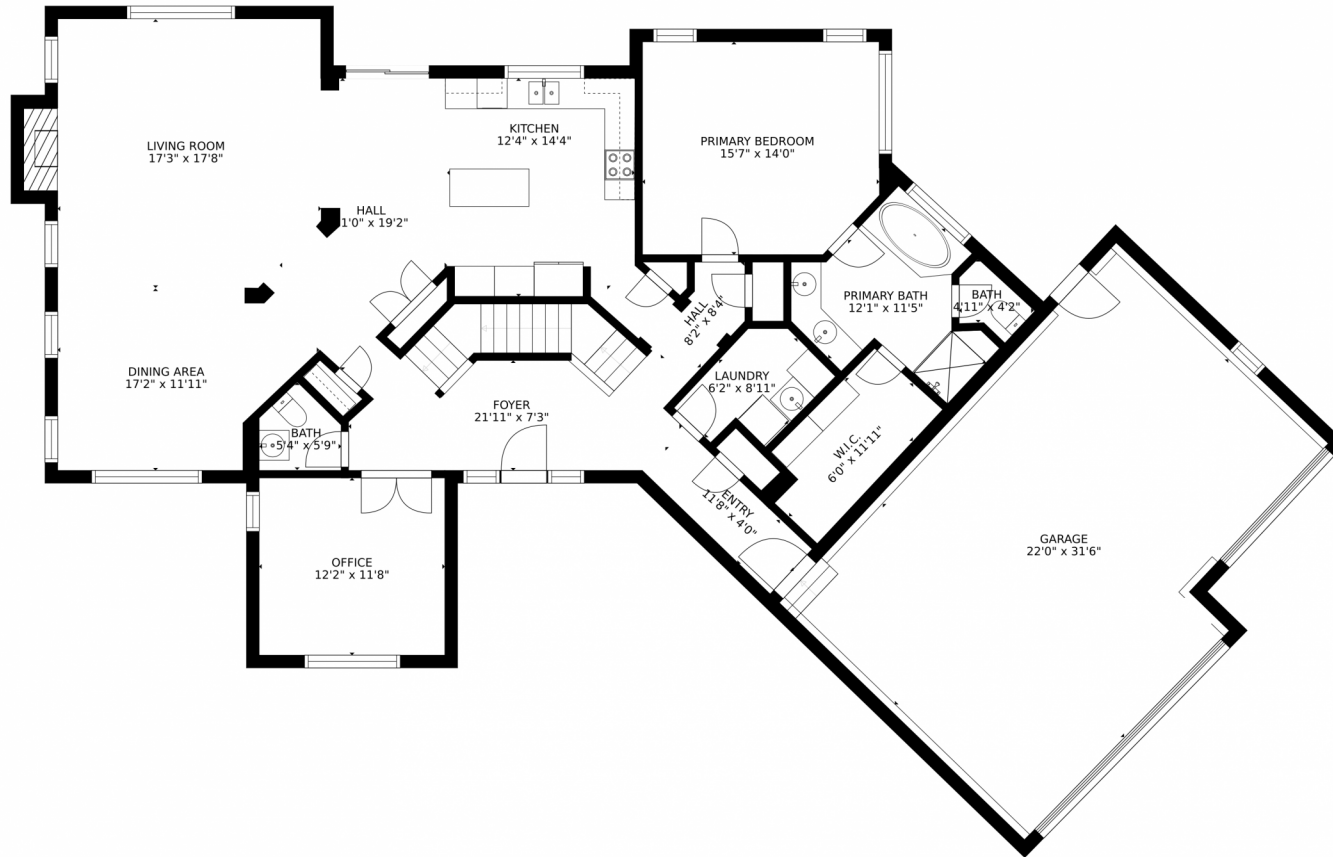

6624 Secretariat Drive, Longmont, CO 80503 – Main

Estimated areas

Disclaimer: Sizes and Dimensions are Approximate, Actual May Vary.

Carolyn Bleicher
303-219-1771
carolyn@carolynbleicher.com

Scan code
for more
property
details